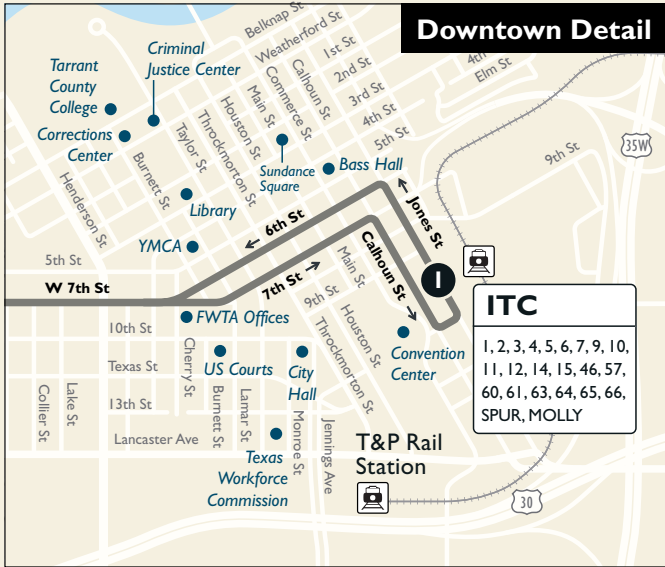

**57**

**Como/  
Montgomery**

**Downtown Fort Worth**

**Map Key**

- Route Line
- Scheduled timepoint
- Transfer Center
- Transfer to other buses

**Downtown Detail**

**ITC**  
1, 2, 3, 4, 5, 6, 7, 9, 10,  
11, 12, 14, 15, 46, 57,  
60, 61, 63, 64, 65, 66,  
SPUR, MOLLY

Visit [nextbus.com](http://nextbus.com) for real-time bus location info

Effective:  
August 13, 2017

Burnett Plaza | 801 Cherry Street  
Suite 850 | Fort Worth, Texas 76102  
Customer Service: 817.215.8600 |  
[www.FWTA.org](http://www.FWTA.org) | @TheTFortWorth

**Weekdays**

**To Downtown**

JPS Health Center	Camp Bowie & Bryant Irvin	I-30 & Hulen	7th & University	ITC Station
⑥	⑦	③	②	①
6:33	6:41	6:46	6:58	7:15
7:33	7:41	7:46	7:58	8:15
8:33	8:41	8:46	8:58	9:15
<i>No Midday Service</i>				
2:33	2:41	2:46	2:58	3:15
3:33	3:41	3:46	3:58	4:15
4:33	4:41	4:46	4:58	5:15
5:33	5:41	5:46	5:58	6:15
6:33	6:41	6:46	6:58	7:15
7:33	7:41	—	—	—

**From Downtown**

ITC Station	7th & University	I-30 & Hulen	Horne & Camp Bowie	Walmart Market	JPS Health Center
①	②	③	④	⑤	⑥
—	—	—	6:04	6:23	6:30
—	—	—	7:04	7:23	7:30
7:30	7:48	7:59	8:04	8:23	8:30
<i>No Midday Service</i>					
1:30	1:48	1:59	2:04	2:23	2:30
2:30	2:48	2:59	3:04	3:23	3:30
3:30	3:48	3:59	4:04	4:23	4:30
4:30	4:48	4:59	5:04	5:23	5:30
5:30	5:48	5:59	6:04	6:23	6:30
6:30	6:48	6:59	7:04	7:23	7:30