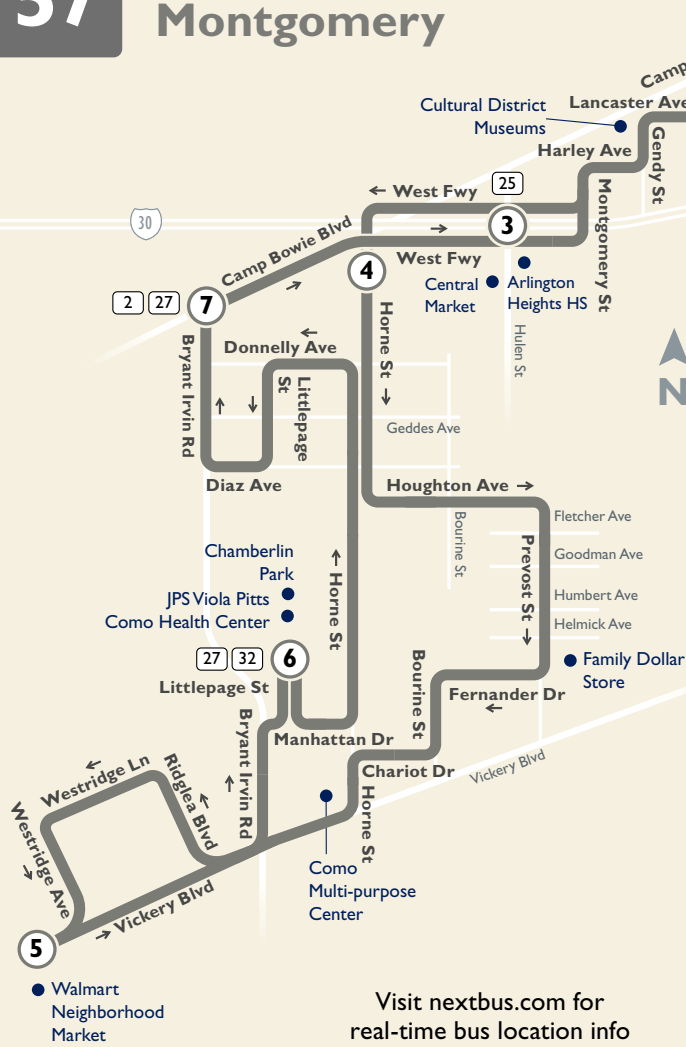

**57**

**Como/  
Montgomery**

**Downtown Fort Worth**

**Map Key**

- Route Line
- Scheduled timepoint
- Transfer Center
- Transfer to other buses

**Downtown Detail**

**ITC**  
1, 2, 3, 4, 5, 6, 7, 9, 10,  
11, 12, 14, 15, 46, 57,  
60, 61, 63, 64, 65, 66,  
SPUR, MOLLY

Visit [nextbus.com](http://nextbus.com) for real-time bus location info

Effective:  
August 13, 2017

Burnett Plaza | 801 Cherry Street  
Suite 850 | Fort Worth, Texas 76102  
Customer Service: 817.215.8600 |  
[www.FWTA.org](http://www.FWTA.org) | @TheTFortWorth

**Weekdays**

**To Downtown**

JPS Health Center	Camp Bowie & Bryant Irvin	I-30 & Hulen	7th & University	ITC Station
⑥	⑦	③	②	①
6:33	6:41	6:46	6:58	7:15
7:33	7:41	7:46	7:58	8:15
8:33	8:41	8:46	8:58	9:15
<i>No Midday Service</i>				
2:33	2:41	2:46	2:58	3:15
3:33	3:41	3:46	3:58	4:15
4:33	4:41	4:46	4:58	5:15
5:33	5:41	5:46	5:58	6:15
6:33	6:41	6:46	6:58	7:15
7:33	7:41	—	—	—

**From Downtown**

ITC Station	7th & University	I-30 & Hulen	Horne & Camp Bowie	Walmart Market	JPS Health Center
①	②	③	④	⑤	⑥
—	—	—	6:04	6:23	6:30
—	—	—	7:04	7:23	7:30
7:30	7:48	7:59	8:04	8:23	8:30
<i>No Midday Service</i>					
1:30	1:48	1:59	2:04	2:23	2:30
2:30	2:48	2:59	3:04	3:23	3:30
3:30	3:48	3:59	4:04	4:23	4:30
4:30	4:48	4:59	5:04	5:23	5:30
5:30	5:48	5:59	6:04	6:23	6:30
6:30	6:48	6:59	7:04	7:23	7:30