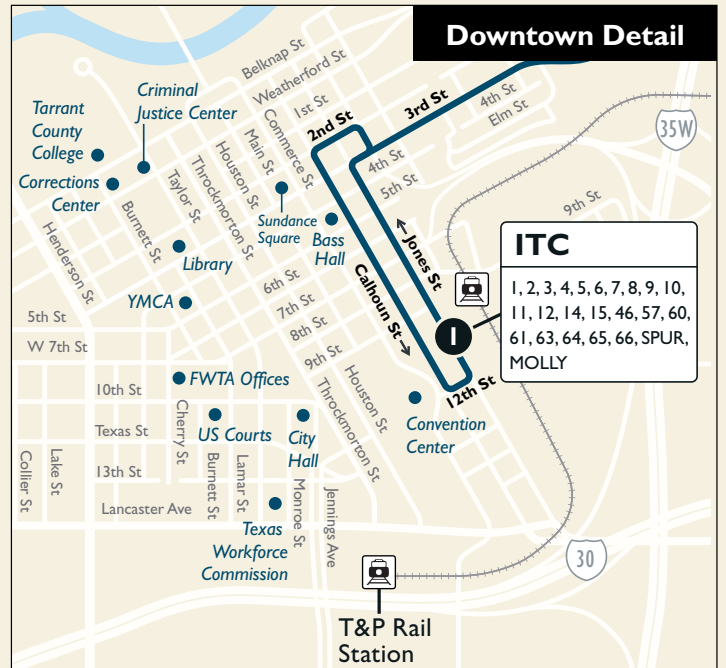

North Beach / Heritage Trace

Map Key

- Route Line
- Scheduled timepoint
- Transfer Center
- Transfer to other buses
- Trinity Railway Express

Visit nextbus.com for real-time bus location info

Downtown Detail

From Downtown

ITC Station	4th & Sylvania	Riverside & Belknap	N Beach & Chesser Boyer	N Beach & Tanacross	N Beach & Western Center	N Beach & N Tarrant	Heritage Trace & N Riverside
1	2	3	4	5	6	7	8
5:45	5:52	6:01	6:11	6:17	6:25	6:33	6:43
6:15	6:22	6:31	6:41	6:47	6:55	7:03	7:13
6:45	6:52	7:01	7:11	7:17	7:25	7:33	7:43
7:15	7:22	7:31	7:41	7:47	7:55	8:03	8:13
7:45	7:52	8:01	8:11	8:17	8:25	8:33	8:43
8:15	8:22	8:31	8:41	8:47	8:55	9:03	9:13
8:45	8:52	9:01	9:11	9:17	9:25	9:33	9:43
9:15	9:22	9:31	9:41	9:47	9:55	10:03	10:13
10:15	10:22	10:31	10:41	10:47	10:55	11:03	11:13
11:15	11:22	11:31	11:41	11:47	11:55	12:03	12:13
12:15	12:22	12:31	12:41	12:47	12:55	1:03	1:13
1:15	1:22	1:31	1:41	1:47	1:55	2:03	2:13
2:15	2:22	2:31	2:41	2:47	2:55	3:03	3:13
3:15	3:22	3:31	3:41	3:47	3:55	4:03	4:13
3:45	3:52	4:01	4:11	4:17	4:25	4:33	4:43
4:15	4:22	4:31	4:41	4:47	4:55	5:03	5:13
4:45	4:52	5:01	5:11	5:17	5:25	5:33	5:43
5:15	5:22	5:31	5:41	5:47	5:55	6:03	6:13
5:45	5:52	6:01	6:11	6:17	6:25	6:33	6:43
6:15	6:22	6:31	6:41	6:47	6:55	7:03	7:13
7:15	7:22	7:31	7:41	7:47	7:55	8:03	8:13
8:15	8:22	8:31	8:41	8:47	8:55	9:03	9:13
9:15	9:22	9:31	9:41	9:47	9:55	10:03	10:13
10:15	10:22	10:31	10:41	10:47	10:55	11:03	11:13