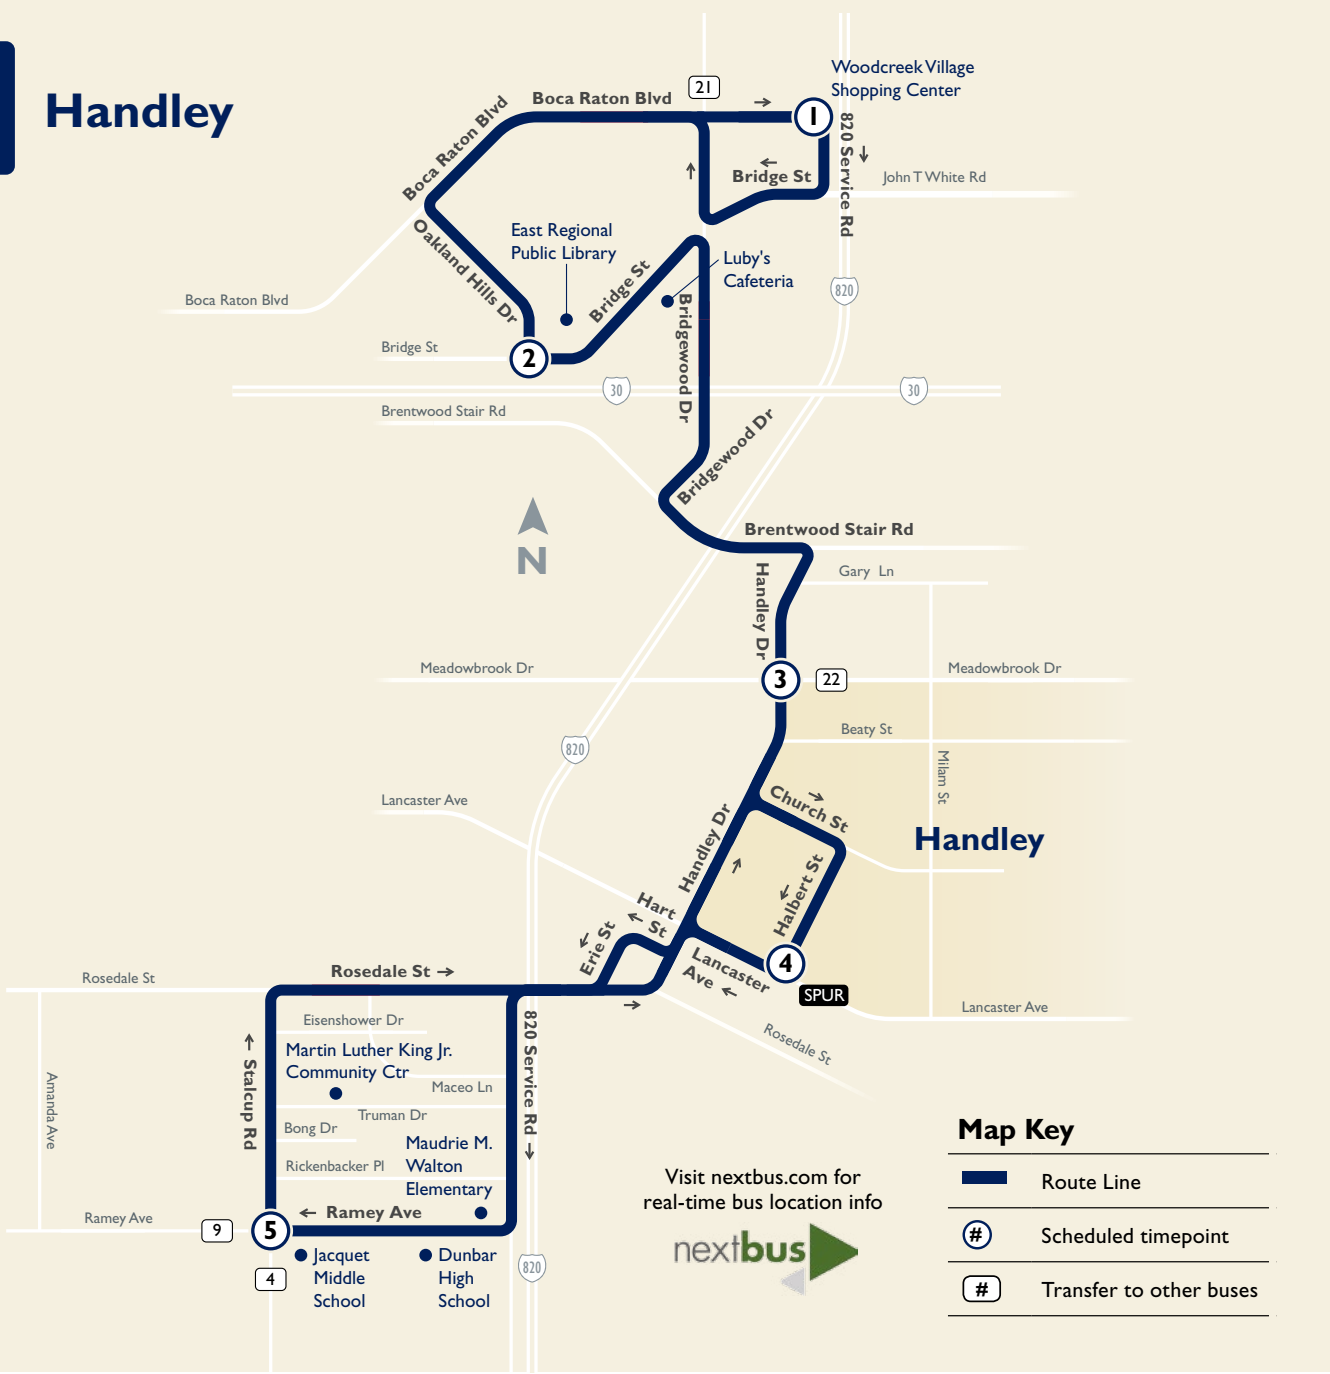

20 Handley

Map Key

- Route Line
- Scheduled timepoint
- Transfer to other buses

Visit nextbus.com for real-time bus location info

Effective:
August 13, 2017

Burnett Plaza | 801 Cherry Street
Suite 850 | Fort Worth, Texas 76102
Customer Service: 817.215.8600 |
www.FWTA.org | @TheTFortWorth