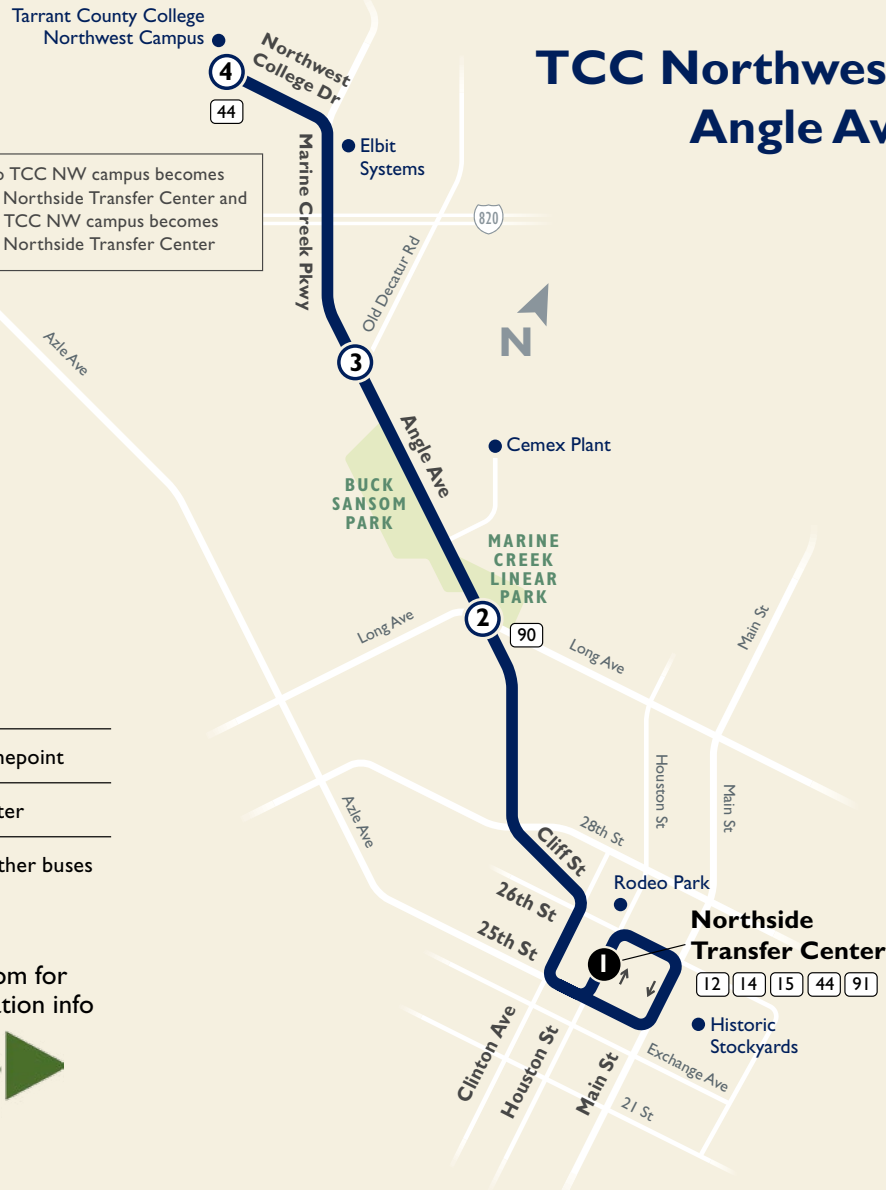

45

**TCC Northwest/
Angle Ave**

i Northbound 44 to TCC NW campus becomes southbound 45 to Northside Transfer Center and northbound 45 to TCC NW campus becomes southbound 44 to Northside Transfer Center

Map Key

- Route Line
- Scheduled timepoint
- Transfer Center
- Transfer to other buses

Visit nextbus.com for real-time bus location info

Effective:
August 13, 2017

Burnett Plaza | 801 Cherry Street
Suite 850 | Fort Worth, Texas 76102
Customer Service: 817.215.8600 |
www.FWTA.org | @TheTFortWorth