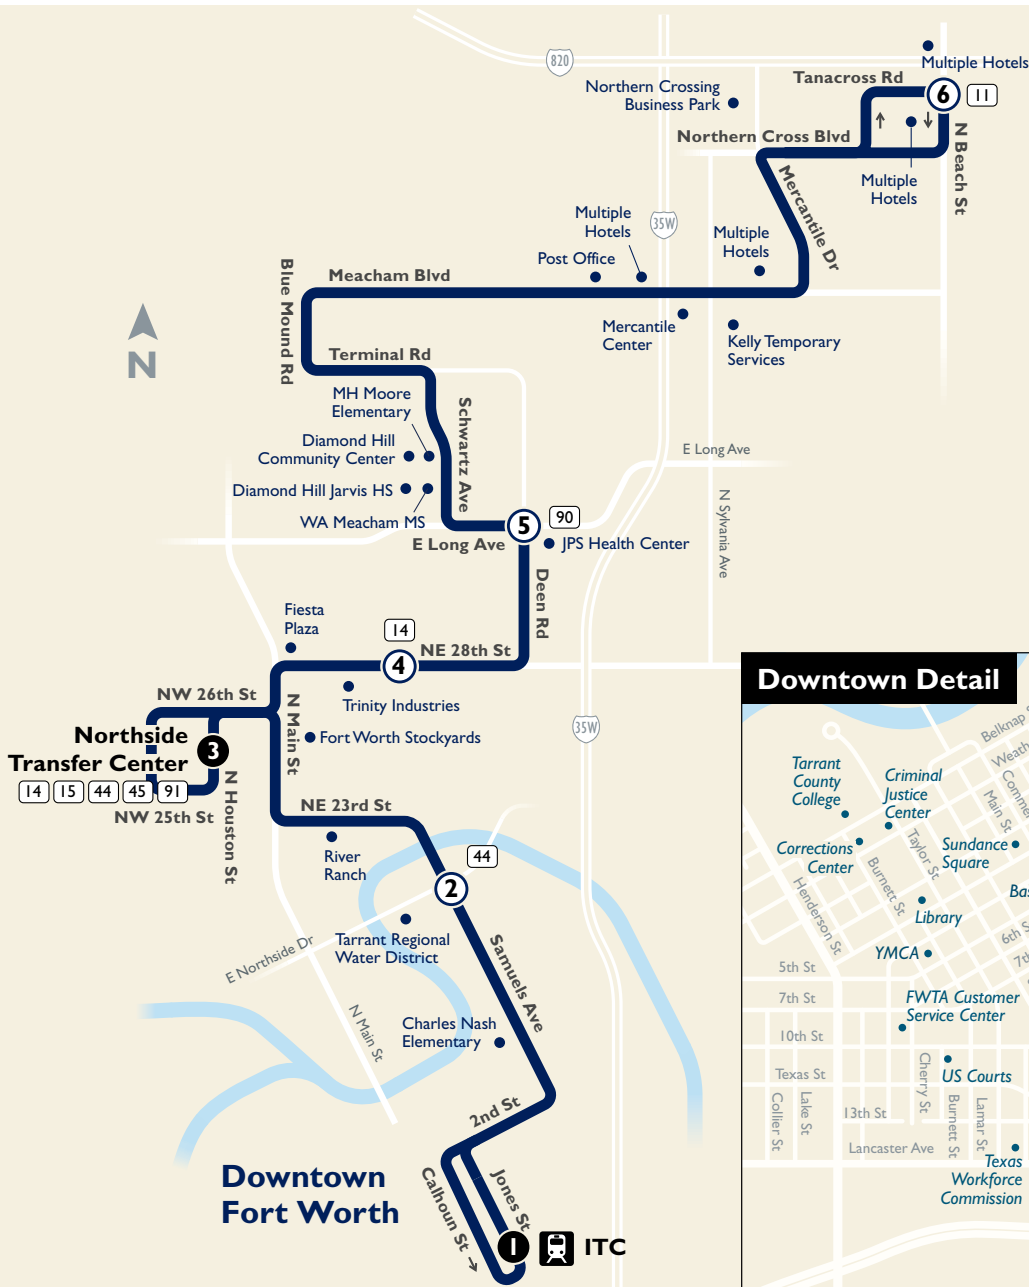

12

Samuels / Mercantile Center

Map Key

-  Route Line

-  Scheduled Timepoint

-  Transfer Center

-  Transfer to other buses

-  Rail Station

Intermodal Transportation Center (ITC)
 1, 2, 3, 4, 5, 6, 7, 8, 9, 10, 11, 12, 14, 15, 46, 60, 61, 63, 64, 65, 66, SPUR, Molly

Weekdays

To Downtown

Tanacross & Beach	Long & Deen	28th Street & Decatur	Northside Transfer Center	Samuels & Northside	ITC Station
6	5	4	3	2	1
5:15	5:35	5:41	5:45	5:51	6:05
5:45	6:05	6:11	6:15	6:21	6:35
6:15	6:35	6:41	6:45	6:51	7:05
6:45	7:05	7:11	7:15	7:21	7:35
7:15	7:35	7:41	7:45	7:51	8:05
7:45	8:05	8:11	8:15	8:21	8:35
8:15	8:35	8:41	8:45	8:51	9:05
8:45	9:05	9:11	9:15	9:21	9:35
9:15	9:35	9:41	9:45	9:51	10:05

From Downtown

ITC Station	Samuels & Northside	Northside Transfer Center	28th Street & Decatur	Long & Deen	Tanacross & Beach
1	2	3	4	5	6
6:15	6:25	6:34	6:36	6:40	7:00
6:45	6:55	7:04	7:06	7:10	7:30
7:15	7:25	7:34	7:36	7:40	8:00
7:45	7:55	8:04	8:06	8:10	8:30
8:15	8:25	8:34	8:36	8:40	9:00
8:45	8:55	9:04	9:06	9:10	9:30
9:15	9:25	9:34	9:36	9:40	10:00

Weekends & Major Holidays

From Downtown

ITC Station	Samuels & Northside	Northside Transfer Center	28th Street & Decatur	Long & Deen	Tanacross & Beach
1	2	3	4	5	6
6:15	6:25	6:34	6:36	6:40	7:00
7:15	7:25	7:34	7:36	7:40	8:00
8:15	8:25	8:34	8:36	8:40	9:00
9:15	9:25	9:34	9:36	9:40	10:00
10:15	10:25	10:34	10:36	10:40	11:00
11:15	11:25	11:34	11:36	11:40	12:00
12:15	12:25	12:34	12:36	12:40	1:00
1:15	1:25	1:34	1:36	1:40	2:00
2:15	2:25	2:34	2:36	2:40	3:00
3:15	3:25	3:34	3:36	3:40	4:00
4:15	4:25	4:34	4:36	4:40	5:00
5:15	5:25	5:34	5:36	5:40	6:00
6:15	6:25	6:34	6:36	6:40	7:00
7:15	7:25	7:34	7:36	7:40	8:00
8:15	8:25	8:34	8:36	8:40	9:00
9:15	9:25	9:34	9:36	9:40	10:00
10:15	10:25	10:34	10:36	10:40	11:00