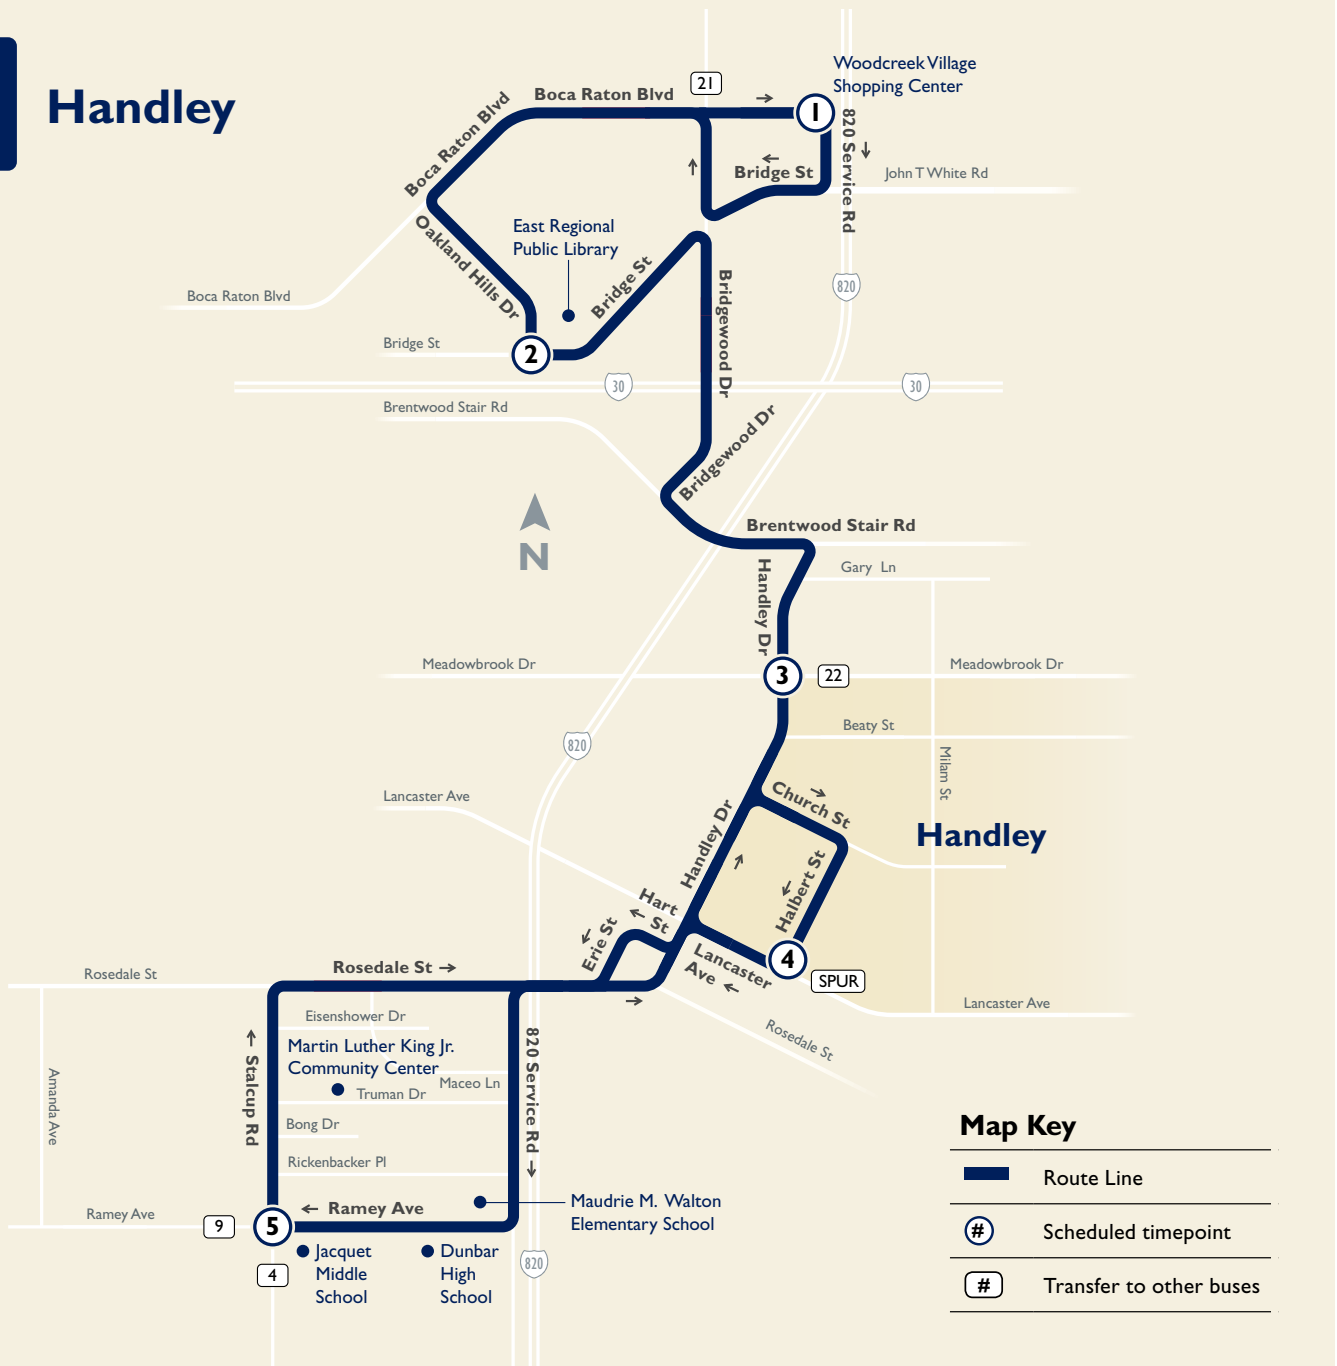

20

Handley

Weekdays

Southbound

Boca Raton & Loop 820 Bridge & Oakland Hills Handley & Meadowbrook Halbert & Lancaster Ramey & Stalcup

Northbound

Ramey & Stalcup Halbert & Lancaster Handley & Meadowbrook Bridge & Oakland Hills Boca Raton & Loop 820

AM Times PM Times

Saturday

Southbound

Boca Raton & Loop 820	Bridge & Oakland Hills	Handley & Meadowbrook	Halbert & Lancaster	Ramey & Stalcup
①	②	③	④	⑤
5:12	5:18	5:26	5:30	5:39
5:42	5:48	5:56	6:00	6:09
Then every 30 minutes until:				
8:12	8:18	8:26	8:30	8:39
9:12	9:18	9:26	9:30	9:39
10:12	10:18	10:26	10:30	10:39

Saturday

Northbound

Ramey & Stalcup	Halbert & Lancaster	Handley & Meadowbrook	Bridge & Oakland Hills	Boca Raton & Loop 820
⑤	④	③	②	①
5:09	5:19	5:23	5:29	5:35
5:39	5:49	5:53	5:59	6:05
Then every 30 minutes until:				
7:39	7:49	7:53	7:59	8:05
8:39	8:49	8:53	8:59	9:05
9:39	9:49	9:53	9:59	10:05
10:50	11:00	11:04	11:10	11:16

Sunday & Major Holidays

Southbound

Boca Raton & Loop 820	Bridge & Oakland Hills	Handley & Meadowbrook	Halbert & Lancaster	Ramey & Stalcup
①	②	③	④	⑤
5:57	6:03	6:11	6:15	6:24
6:57	7:03	7:11	7:15	7:24
7:57	8:03	8:11	8:15	8:24
8:57	9:03	9:11	9:15	9:24
9:57	10:03	10:11	10:15	10:24
10:57	11:03	11:11	11:15	11:24
11:57	12:03	12:11	12:15	12:24
12:57	1:03	1:11	1:15	1:24
1:57	2:03	2:11	2:15	2:24
2:57	3:03	3:11	3:15	3:24
3:57	4:03	4:11	4:15	4:24
4:57	5:03	5:11	5:15	5:24
5:57	6:03	6:11	6:15	6:24
6:57	7:03	7:11	7:15	7:24
7:57	8:03	8:11	8:15	8:24