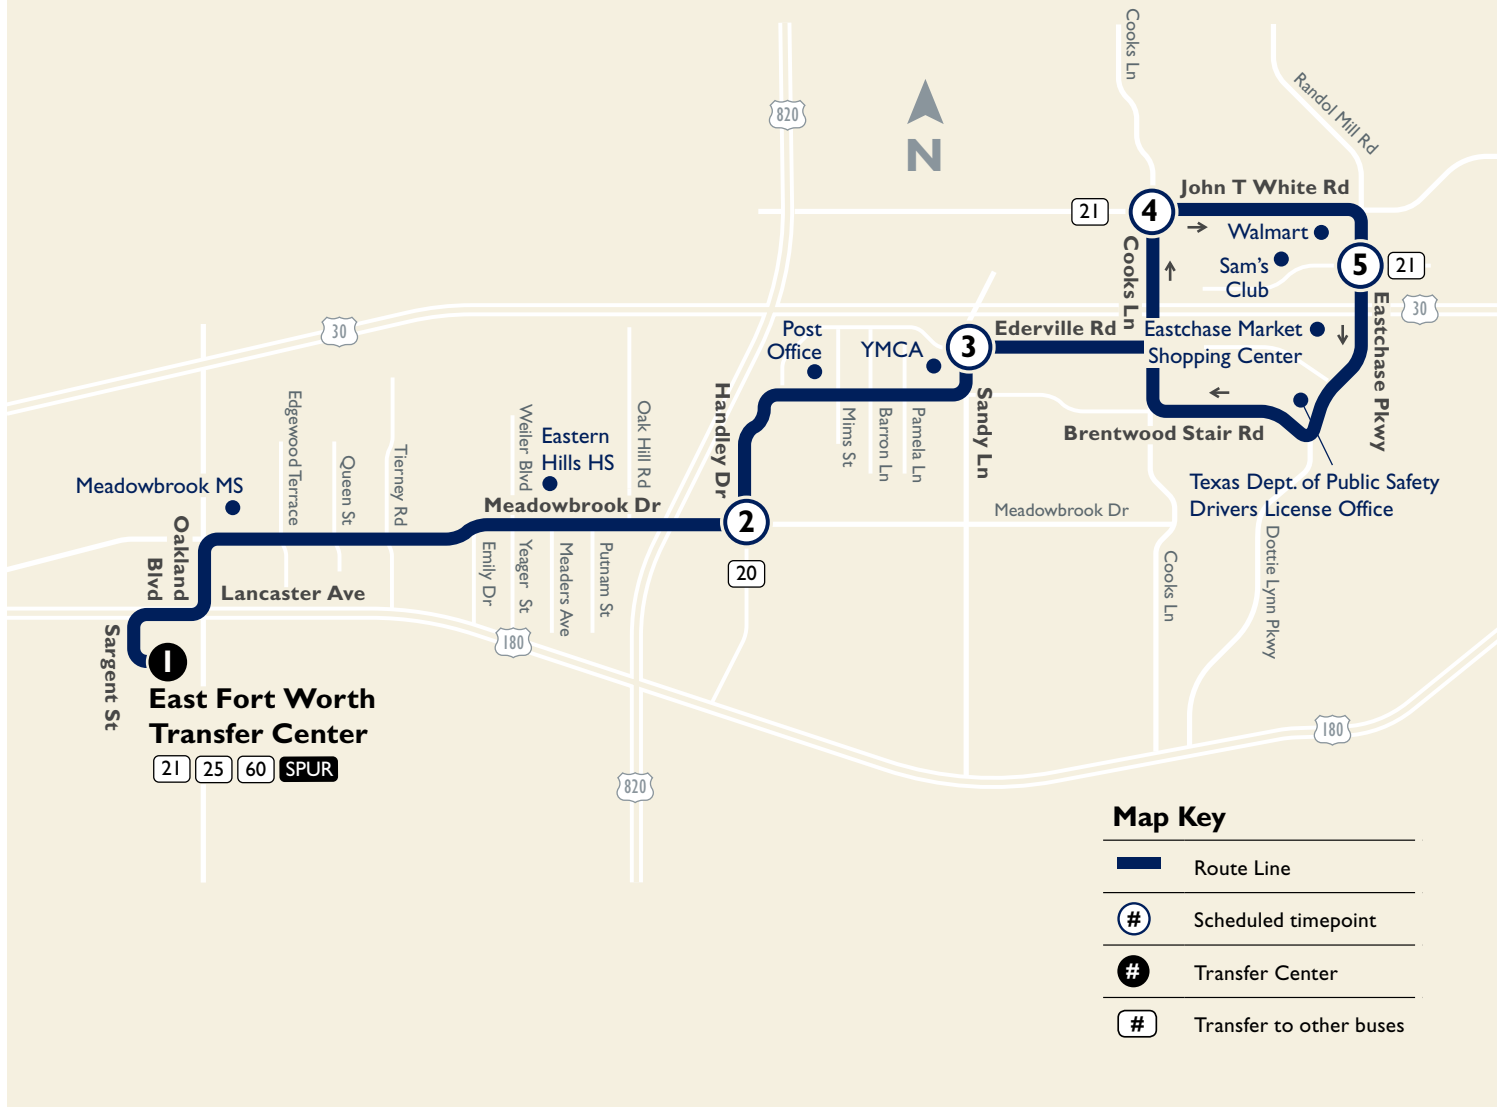

22

Meadowbrook

Map Key

-  Route Line
-  Scheduled timepoint
-  Transfer Center
-  Transfer to other buses

Weekdays

From East Transfer Center

East FW Transfer Center Handley & Meadowbrook Ederville & Sandy Lane John T. White & Cooks Lane Eastchase & Anderson

Saturday

To East Transfer Center

John T.White & Cooks Lane	Eastchase & Anderson	Ederville & Sandy Lane	Handley & Meadowbrook	East FW Transfer Center
4	5	3	2	1
—	6:08	6:18	6:26	6:45
—	7:08	7:18	7:26	7:45
7:32	8:08	8:18	8:26	8:45
8:32	9:08	9:18	9:26	9:45
9:32	10:08	10:18	10:26	10:45
10:32	11:08	11:18	11:26	11:45
11:32	12:08	12:18	12:26	12:45
12:32	1:08	1:18	1:26	1:45
1:32	2:08	2:18	2:26	2:45
2:32	3:08	3:18	3:26	3:45
3:32	4:08	4:18	4:26	4:45
4:32	5:08	5:18	5:26	5:45
5:32	6:08	6:18	6:26	6:45
6:32	7:08	7:18	7:26	7:45

Sunday & Major Holidays

From East Transfer Center

East FW Transfer Center	Handley & Meadowbrook	Ederville & Sandy Lane	John T.White & Cooks Lane	Eastchase & Anderson
1	2	3	4	5
7:49	8:02	8:07	8:13	8:17
8:49	9:02	9:07	9:13	9:17
9:49	10:02	10:07	10:13	10:17
10:49	11:02	11:07	11:13	11:17
11:49	12:02	12:07	12:13	12:17
12:49	1:02	1:07	1:13	1:17
1:49	2:02	2:07	2:13	2:17
2:49	3:02	3:07	3:13	3:17
3:49	4:02	4:07	4:13	4:17
4:49	5:02	5:07	5:13	5:17
5:49	6:02	6:07	6:13	6:17
6:49	7:02	7:07	7:13	7:17
7:49	8:02	8:07	8:13	8:17

Sunday & Major Holidays

To East Transfer Center

Eastchase & Anderson	Ederville & Sandy Lane	Handley & Meadowbrook	East FW Transfer Center
5	3	2	1
8:17	8:27	8:33	8:45
9:17	9:27	9:33	9:45
10:17	10:27	10:33	10:45
11:17	11:27	11:33	11:45
12:17	12:27	12:33	12:45
1:17	1:27	1:33	1:45
2:17	2:27	2:33	2:45
3:17	3:27	3:33	3:45
4:17	4:27	4:33	4:45
5:17	5:27	5:33	5:45
6:17	6:27	6:33	6:45
7:17	7:27	7:33	7:45