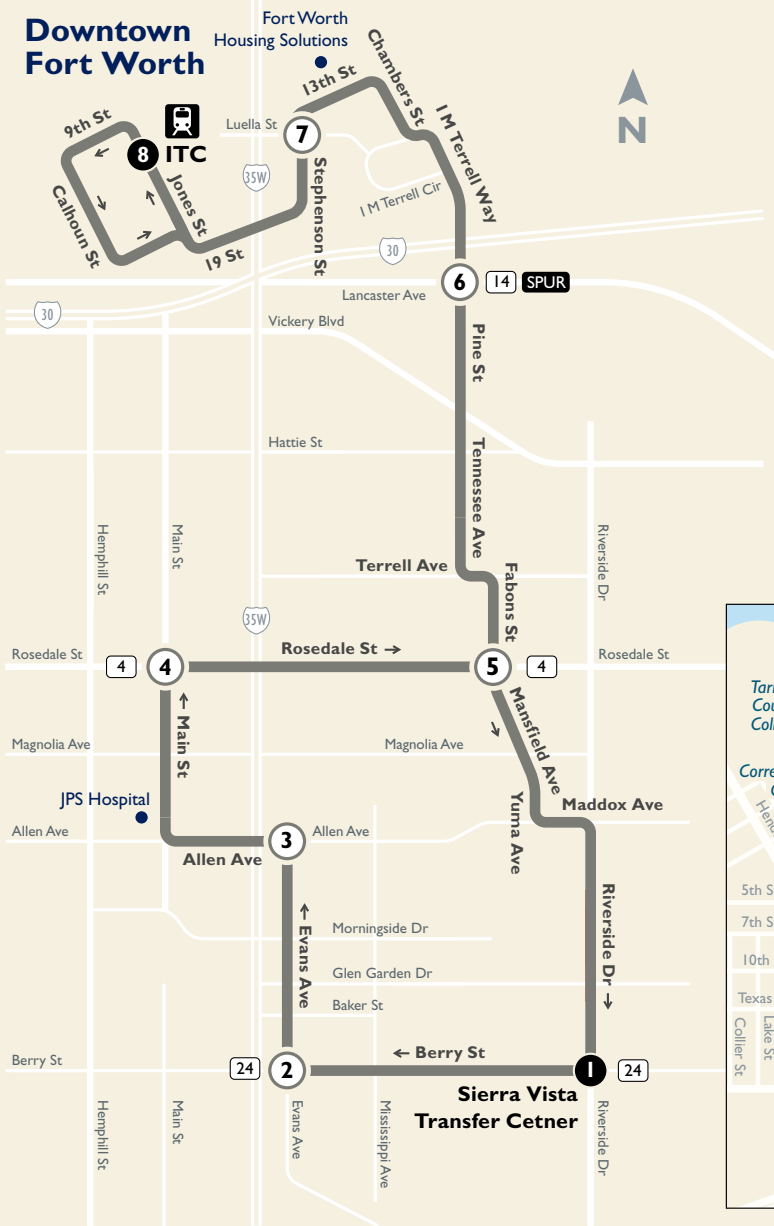

8

Downtown Fort Worth

Riverside/Evans

Map Key

	Route Line
	Scheduled Timepoint
	Transfer Center
	Transfer to other buses
	Rail Station

Sunday & Major Holidays

To Downtown

Sierra Vista Transfer Center	Evans & Berry	Allen & Evans	Main & Rosedale	Fabons & Rosedale	Pine & Lancaster	Stephenson & Luella	ITC Station
1	2	3	4	5	6	7	8
6:44	6:47	6:52	6:57	7:01	7:04	7:09	7:15
7:44	7:47	7:52	7:57	8:01	8:04	8:09	8:15
8:44	8:47	8:52	8:57	9:01	9:04	9:09	9:15
9:44	9:47	9:52	9:57	10:01	10:04	10:09	10:15
10:44	10:47	10:52	10:57	11:01	11:04	11:09	11:15
11:44	11:47	11:52	11:57	12:01	12:04	12:09	12:15
12:44	12:47	12:52	12:57	1:01	1:04	1:09	1:15
1:44	1:47	1:52	1:57	2:01	2:04	2:09	2:15
2:44	2:47	2:52	2:57	3:01	3:04	3:09	3:15
3:44	3:47	3:52	3:57	4:01	4:04	4:09	4:15
4:44	4:47	4:52	4:57	5:01	5:04	5:09	5:15
5:44	5:47	5:52	5:57	6:01	6:04	6:09	6:15
6:44	6:47	6:52	6:57	7:01	7:04	7:09	7:15

From Downtown

ITC Station	Stephenson & Luella	Pine & Lancaster	Fabons & Rosedale	Sierra Vista Transfer Center
8	7	6	5	1
7:15	7:20	7:24	7:29	7:38
8:15	8:20	8:24	8:29	8:38
9:15	9:20	9:24	9:29	9:38
10:15	10:20	10:24	10:29	10:38
11:15	11:20	11:24	11:29	11:38
12:15	12:20	12:24	12:29	12:38
1:15	1:20	1:24	1:29	1:38
2:15	2:20	2:24	2:29	2:38
3:15	3:20	3:24	3:29	3:38
4:15	4:20	4:24	4:29	4:38
5:15	5:20	5:24	5:29	5:38
6:15	6:20	6:24	6:29	6:38
7:15	7:20	7:24	7:29	7:38

Route 8 has no service on Weekdays or Saturdays

AM Times

PM Times