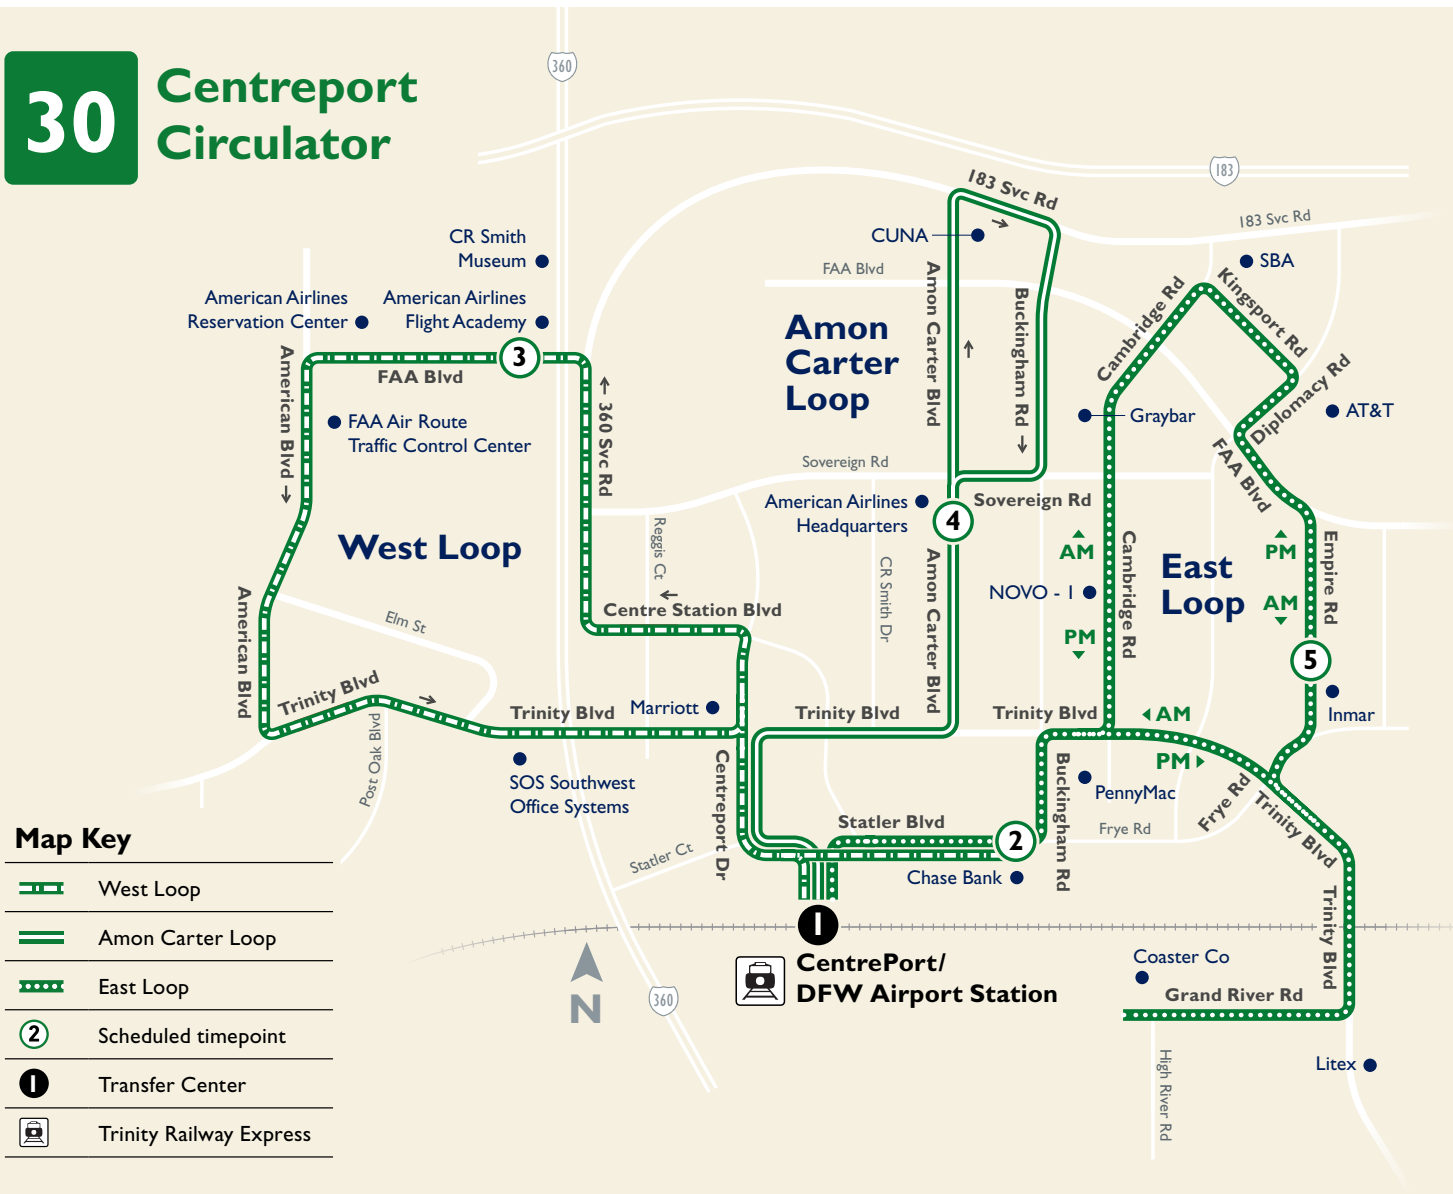

30

Centreport Circulator

Map Key

	West Loop
	Amon Carter Loop
	East Loop
	Scheduled timepoint
	Transfer Center
	Trinity Railway Express

Effective
Oct. 24, 2016

Burnett Plaza | 801 Cherry Street | Suite 850 | Fort Worth, Texas 76102
Customer Service: 817.215.8600 | www.FWTA.org | @TheTFortWorth

Weekdays

West Loop AM/PM

TRE Station	Chase Bank	American Airlines Academy	TRE Station
1	2	3	1
6:10	6:14	6:18	6:30
6:32	6:36	6:40	6:52
6:52	6:56	7:00	7:12
7:20	7:24	7:28	7:40
7:50	7:54	7:58	8:10
8:10	8:14	8:18	8:30
8:32	8:36	8:40	8:52
TRE Station	American Airlines Academy	Chase Bank	TRE Station
1	3	2	1
2:55	3:03	3:16	3:20
3:20	3:28	3:41	3:45
3:55	4:03	4:16	4:20
4:20	4:28	4:41	4:45
4:50	4:58	5:11	5:15
5:20	5:28	5:41	5:45
5:50	5:58	6:11	6:15
6:15	6:23	6:36	6:40

Amon Carter Loop

TRE Station	American Airlines Headquarters	TRE Station
1	4	1
6:10	6:22	6:30
6:32	6:44	6:52
6:52	7:04	7:12
7:20	7:32	7:40
7:50	8:02	8:10
8:10	8:22	8:30
8:32	8:44	8:52
No Midday Service		
3:00	3:12	3:20
3:25	3:37	3:45
4:00	4:12	4:20
4:25	4:37	4:45
4:55	5:07	5:15
5:25	5:37	5:45
5:55	6:12	6:15
6:20	6:32	6:40

East Loop

TRE Station	Inmar	TRE Station
1	5	1
6:02	6:15	6:27
6:32	6:45	6:57
7:02	7:15	7:27
7:32	7:45	7:57
8:02	8:15	8:27
8:32	8:45	8:57
No Midday Service		
2:55	3:08	3:20
3:20	3:33	3:45
3:55	4:08	4:20
4:20	4:33	4:45
4:50	5:03	5:15
5:20	5:33	5:45
5:50	6:03	6:15
6:15	6:28	6:40