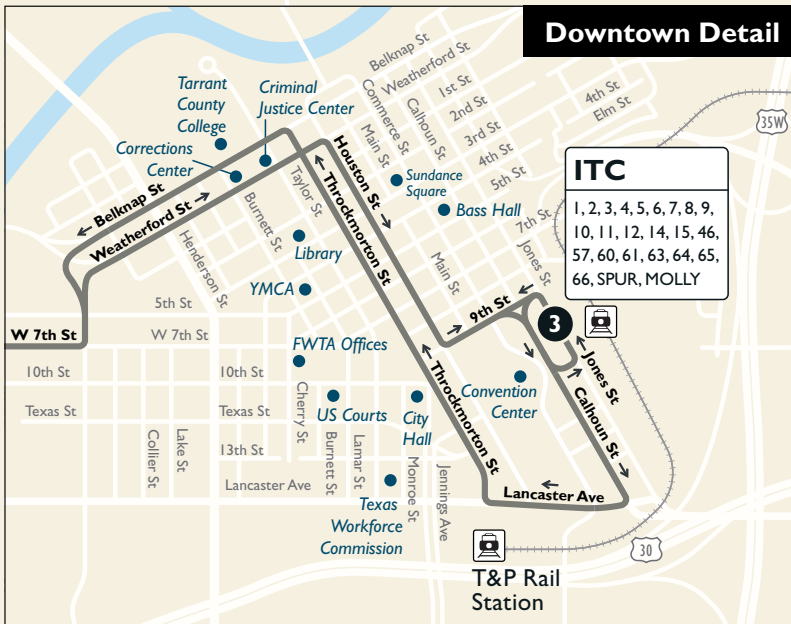

Bailey

10

Downtown Detail

ITC
 1, 2, 3, 4, 5, 6, 7, 8, 9,
 10, 11, 12, 14, 15, 46,
 57, 60, 61, 63, 64, 65,
 66, SPUR, MOLLY

Map Key

-  Route Line
-  Scheduled timepoint
-  Transfer Center
-  Transfer to other buses
-  Trinity Railway Express

Weekdays

To Downtown

Sondra & Bailey	Carroll & Weisenberger	ITC Station
①	②	③
5:47	5:56	6:12
6:47	6:56	7:15
7:47	7:56	8:15
8:47	8:56	9:15
9:47	9:56	10:15
10:47	10:56	11:15
11:47	11:56	12:15
12:47	12:56	1:15
1:47	1:56	2:15
2:47	2:56	3:15
3:47	3:56	4:15
4:47	4:56	5:15
5:47	5:56	6:15
6:47	6:56	7:15

From Downtown

ITC Station	Carroll & Weisenberger	Sondra & Bailey
③	②	①
6:15	6:34	6:45
7:15	7:34	7:45
8:15	8:34	8:45
9:15	9:34	9:45
10:15	10:34	10:45
11:15	11:34	11:45
12:15	12:34	12:45
1:15	1:34	1:45
2:15	2:34	2:45
3:15	3:34	3:45
4:15	4:34	4:45
5:15	5:34	5:45
6:15	6:34	6:45
7:15	7:34	7:45

Weekends & Major Holidays

From Downtown

ITC Station	Carroll & Weisenberger	Sondra & Bailey
③	②	①
7:15	7:34	7:45
8:15	8:34	8:45
9:15	9:34	9:45
10:15	10:34	10:45
11:15	11:34	11:45
12:15	12:34	12:45
1:15	1:34	1:45
2:15	2:34	2:45
3:15	3:34	3:45
4:15	4:34	4:45
5:15	5:34	5:45
6:15	6:34	6:45
7:15	7:34	7:45