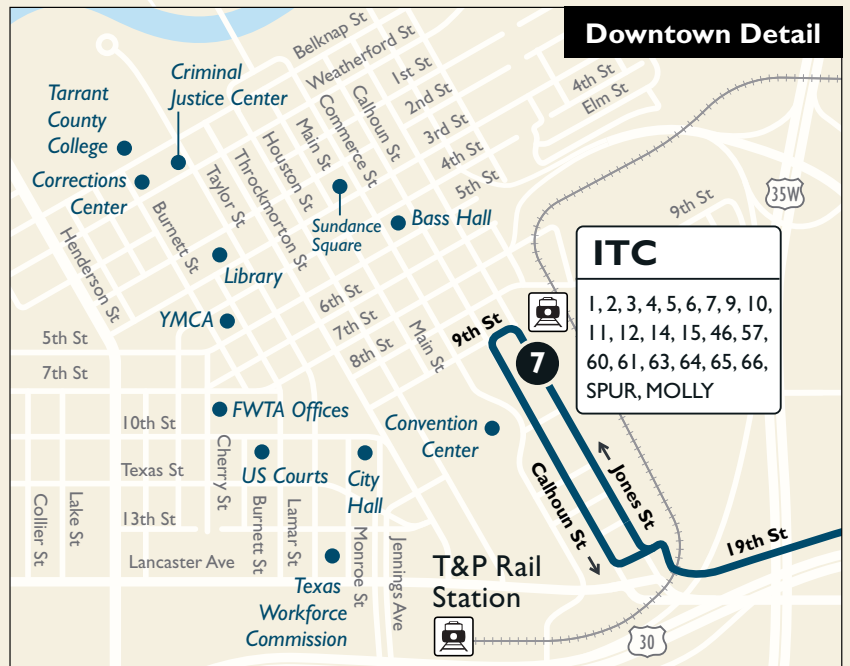

3

S Riverside/TCC South Campus

Visit nextbus.com for real-time bus location info

Map Key

- Route Line
- Scheduled timepoint
- Transfer Center
- Transfer to other buses
- Trinity Railway Express

Effective:
August 13, 2017

From Downtown

ITC Station	Stephenson & Luella	Pine & Lancaster	Fabons & Rosedale	Sierra Vista	Resource Connection	TCC So. Campus
7	6	5	4	3	2	1
5:45	5:50	5:54	5:59	6:07	6:17	6:32
6:15	6:20	6:24	6:29	6:37	6:47	7:02
6:45	6:50	6:54	6:59	7:07	7:17	7:32
7:15	7:20	7:24	7:29	7:37	7:47	8:02
7:45	7:50	7:54	7:59	8:07	8:17	8:32
8:15	8:20	8:24	8:29	8:37	8:47	9:02
8:45	8:50	8:54	8:59	9:07	9:17	9:32
9:15	9:20	9:24	9:29	9:37	9:47	10:02
9:45	9:50	9:54	9:59	10:07	10:17	10:32
10:15	10:20	10:24	10:29	10:37	10:47	11:02
10:45	10:50	10:54	10:59	11:07	11:17	11:32
11:15	11:20	11:24	11:29	11:37	11:47	12:02
11:45	11:50	11:54	11:59	12:07	12:17	12:32
12:15	12:20	12:24	12:29	12:37	12:47	1:02
12:45	12:50	12:54	12:59	1:07	1:17	1:32
1:15	1:20	1:24	1:29	1:37	1:47	2:02
1:45	1:50	1:54	1:59	2:07	2:17	2:32
2:15	2:20	2:24	2:29	2:37	2:47	3:02
2:45	2:50	2:54	2:59	3:07	3:17	3:32
3:15	3:20	3:24	3:29	3:37	3:47	4:02
3:45	3:50	3:54	3:59	4:07	4:17	4:32
4:15	4:20	4:24	4:29	4:37	4:47	5:02
4:45	4:50	4:54	4:59	5:07	5:17	5:32
5:15	5:20	5:24	5:29	5:37	5:47	6:02
5:45	5:50	5:54	5:59	6:07	6:17	6:32
6:15	6:20	6:24	6:29	6:37	6:47	7:02
6:45	6:50	6:54	—	—	—	—
7:15	7:20	7:24	7:29	7:37	7:47	8:02
8:15	8:20	8:24	8:29	8:37	8:47	9:02
9:15	9:20	9:24	9:29	9:37	9:47	10:02
10:15	10:20	10:24	10:29	10:37	—	11:02