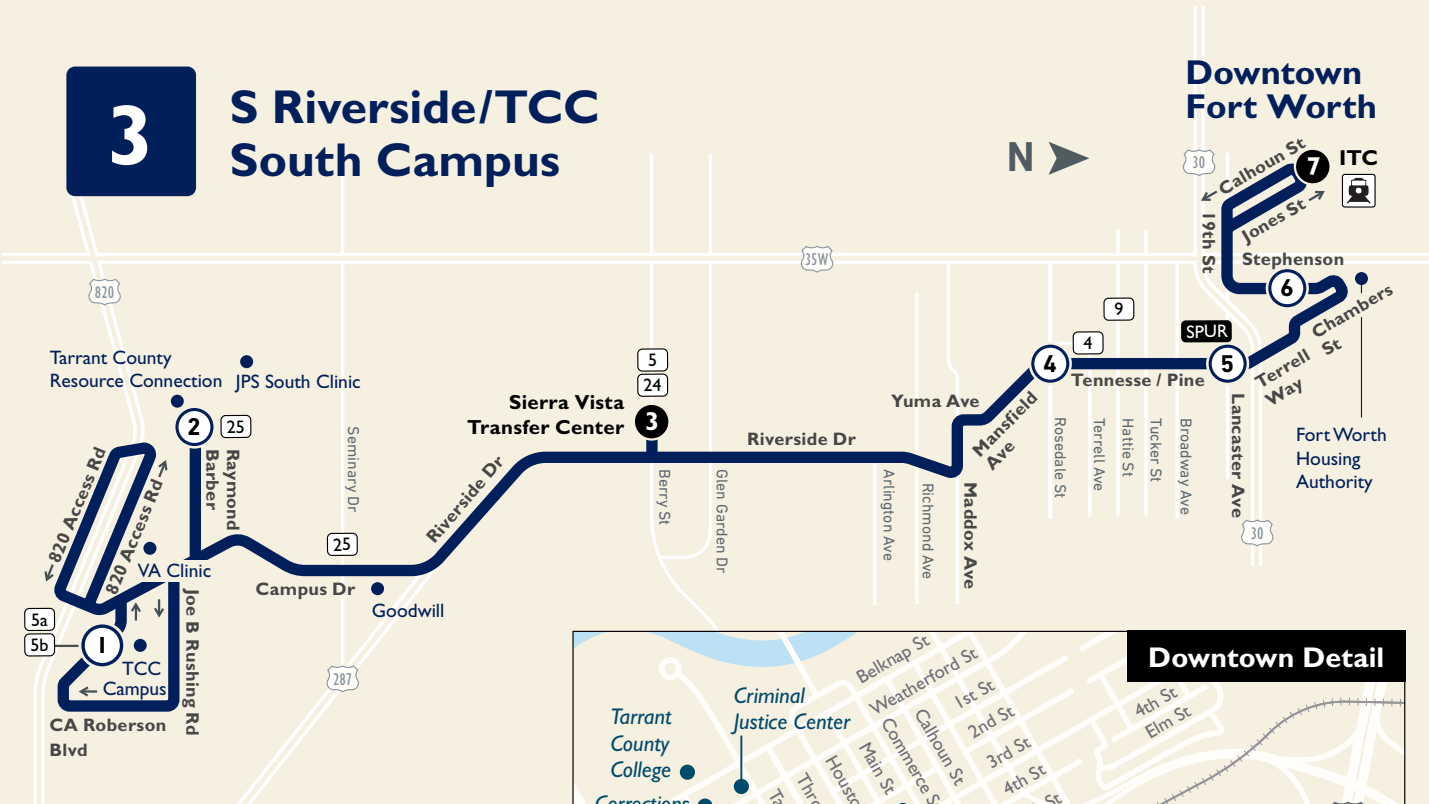

3

S Riverside/TCC South Campus

Visit nextbus.com for real-time bus location info

Map Key

- Route Line
- Scheduled timepoint
- Transfer Center
- Transfer to other buses
- Trinity Railway Express

Effective:
August 13, 2017

Saturday

From Downtown

ITC Station	Stephenson & Luella	Pine & Lancaster	Fabons & Rosedale	Sierra Vista	TCC So. Campus
⑦	⑥	⑤	④	③	①
7:15	7:20	7:24	7:29	7:37	8:03
8:15	8:20	8:24	8:29	8:37	9:03
9:15	9:20	9:24	9:29	9:37	10:03
10:15	10:20	10:24	10:29	10:37	11:03
11:15	11:20	11:24	11:29	11:37	12:03
12:15	12:20	12:24	12:29	12:37	1:03
1:15	1:20	1:24	1:29	1:37	2:03
2:15	2:20	2:24	2:29	2:37	3:03
3:15	3:20	3:24	3:29	3:37	4:03
4:15	4:20	4:24	4:29	4:37	5:03
5:15	5:20	5:24	5:29	5:37	6:03
6:15	6:20	6:24	6:29	6:37	7:03
7:15	7:20	7:24	7:29	7:37	8:03
8:15	8:20	8:24	8:29	8:37	9:03