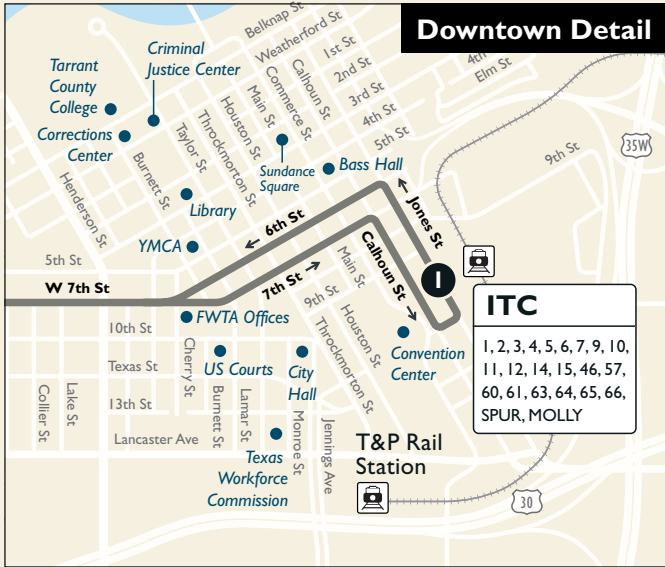

57

**Como/
Montgomery**

Downtown Fort Worth

Map Key

- Route Line
- Scheduled timepoint
- Transfer Center
- Transfer to other buses

ITC
1, 2, 3, 4, 5, 6, 7, 9, 10,
11, 12, 14, 15, 46, 57,
60, 61, 63, 64, 65, 66,
SPUR, MOLLY

Visit nextbus.com for
real-time bus location info

Effective:
August 13, 2017

Burnett Plaza | 801 Cherry Street
Suite 850 | Fort Worth, Texas 76102
Customer Service: 817.215.8600 |
www.FWTA.org | @TheTFortWorth

Weekdays

To Downtown

JPS Health Center	Camp Bowie & Bryant Irvin	I-30 & Hulen	7th & University	ITC Station
⑥	⑦	③	②	①
6:33	6:41	6:46	6:58	7:15
7:33	7:41	7:46	7:58	8:15
8:33	8:41	8:46	8:58	9:15
<i>No Midday Service</i>				
2:33	2:41	2:46	2:58	3:15
3:33	3:41	3:46	3:58	4:15
4:33	4:41	4:46	4:58	5:15
5:33	5:41	5:46	5:58	6:15
6:33	6:41	6:46	6:58	7:15
7:33	7:41	—	—	—

From Downtown

ITC Station	7th & University	I-30 & Hulen	Horne & Camp Bowie	Walmart Market	JPS Health Center
①	②	③	④	⑤	⑥
—	—	—	6:04	6:23	6:30
—	—	—	7:04	7:23	7:30
7:30	7:48	7:59	8:04	8:23	8:30
<i>No Midday Service</i>					
1:30	1:48	1:59	2:04	2:23	2:30
2:30	2:48	2:59	3:04	3:23	3:30
3:30	3:48	3:59	4:04	4:23	4:30
4:30	4:48	4:59	5:04	5:23	5:30
5:30	5:48	5:59	6:04	6:23	6:30
6:30	6:48	6:59	7:04	7:23	7:30