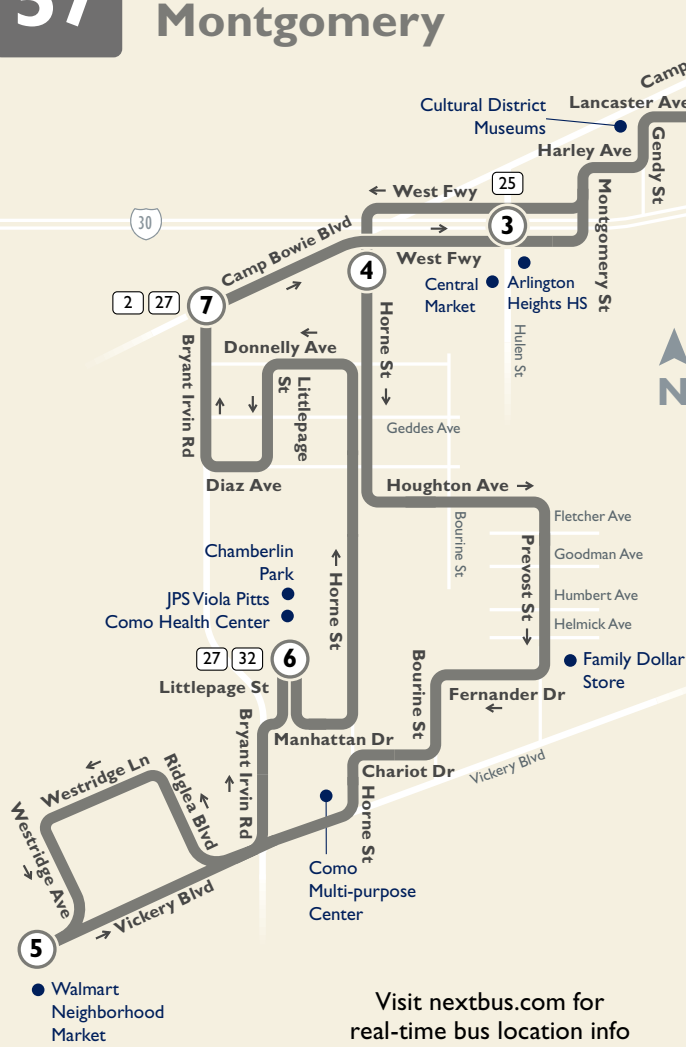

57

**Como/
Montgomery**

Downtown Fort Worth

Map Key

- Route Line
- Scheduled timepoint
- Transfer Center
- Transfer to other buses

ITC
1, 2, 3, 4, 5, 6, 7, 9, 10,
11, 12, 14, 15, 46, 57,
60, 61, 63, 64, 65, 66,
SPUR, MOLLY

Visit nextbus.com for
real-time bus location info

Effective:
August 13, 2017

Burnett Plaza | 801 Cherry Street
Suite 850 | Fort Worth, Texas 76102
Customer Service: 817.215.8600 |
www.FWTA.org | @TheTFortWorth

Weekdays

To Downtown

JPS Health Center	Camp Bowie & Bryant Irvin	I-30 & Hulen	7th & University	ITC Station
⑥	⑦	③	②	①
6:33	6:41	6:46	6:58	7:15
7:33	7:41	7:46	7:58	8:15
8:33	8:41	8:46	8:58	9:15
<i>No Midday Service</i>				
2:33	2:41	2:46	2:58	3:15
3:33	3:41	3:46	3:58	4:15
4:33	4:41	4:46	4:58	5:15
5:33	5:41	5:46	5:58	6:15
6:33	6:41	6:46	6:58	7:15
7:33	7:41	—	—	—

From Downtown

ITC Station	7th & University	I-30 & Hulen	Horne & Camp Bowie	Walmart Market	JPS Health Center
①	②	③	④	⑤	⑥
—	—	—	6:04	6:23	6:30
—	—	—	7:04	7:23	7:30
7:30	7:48	7:59	8:04	8:23	8:30
<i>No Midday Service</i>					
1:30	1:48	1:59	2:04	2:23	2:30
2:30	2:48	2:59	3:04	3:23	3:30
3:30	3:48	3:59	4:04	4:23	4:30
4:30	4:48	4:59	5:04	5:23	5:30
5:30	5:48	5:59	6:04	6:23	6:30
6:30	6:48	6:59	7:04	7:23	7:30