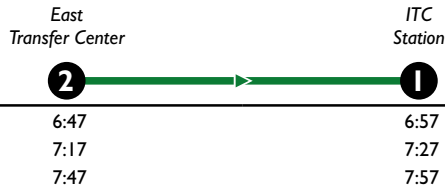

Weekdays

To Downtown