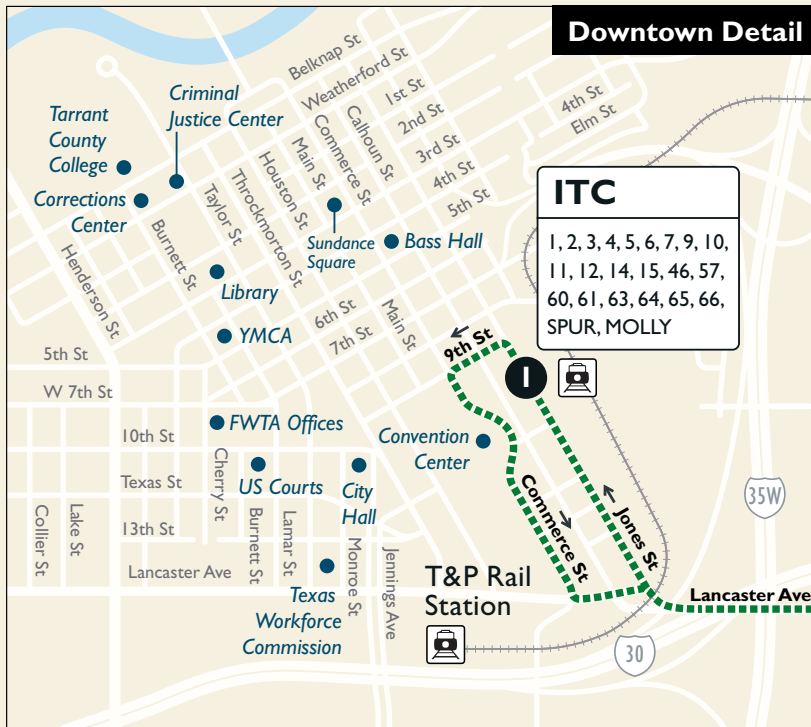

60

Eastside Express

Map Key

- Non-Stop Service

- # Scheduled timepoint

- # Transfer Center

- # Transfer to other buses

- Trinity Railway Express

Visit nextbus.com for real-time bus location info

i Route continues to/from Downtown Fort Worth via Lancaster Ave

Effective:
August 13, 2017

Burnett Plaza | 801 Cherry Street
Suite 850 | Fort Worth, Texas 76102
Customer Service: 817.215.8600 |
www.FWTA.org | @TheTFortWorth