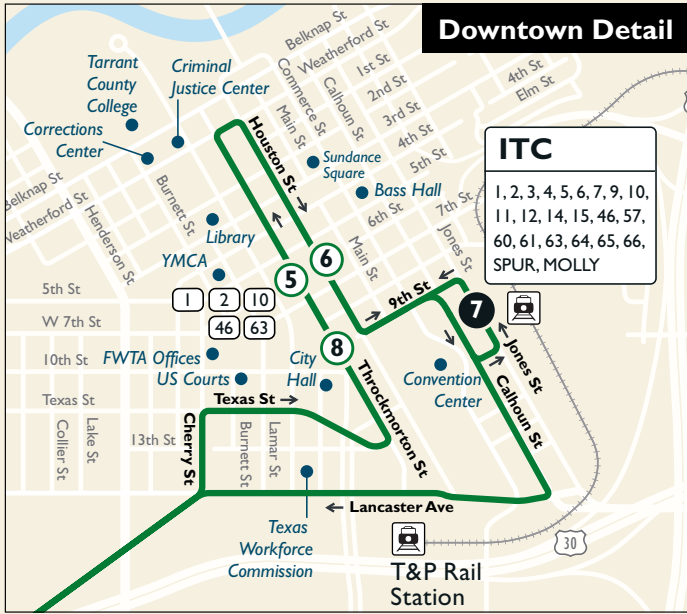

61

Normandale Express

Map Key

- Route Line
- Non-Stop Service
- # Scheduled timepoint
- # Transfer Center
- # Transfer to other buses
- Trinity Railway Express
- Park & Ride

Visit nextbus.com for real-time bus location info

Effective: August 13, 2017

Burnett Plaza | 801 Cherry Street
 Suite 850 | Fort Worth, Texas 76102
 Customer Service: 817.215.8600 |
www.FWTA.org | @TheTFortWorth

Weekdays

To Downtown

8700 Calmont	S Normandale & W Normandale	N Normandale & La Palma	Ridgmar Mall	6th & Throckmorton	6th & Houston	ITC Station
1	2	3	4	5	6	7
5:17	5:22	5:25	5:35	5:57	6:02	6:05
6:00	6:05	6:08	6:22	6:43	6:49	6:52
6:52	6:57	7:00	7:10	7:31	7:36	7:39

From Downtown

Hyde Park	6th & Houston	ITC Station	Ridgmar Mall	S Normandale & W Normandale	N Normandale & La Palma
8	6	7	4	2	3
4:39	4:48	4:53	5:13	5:28	5:35
4:56	5:05	5:10	5:30	5:45	5:52
5:26	5:35	5:40	6:00	6:15	6:22