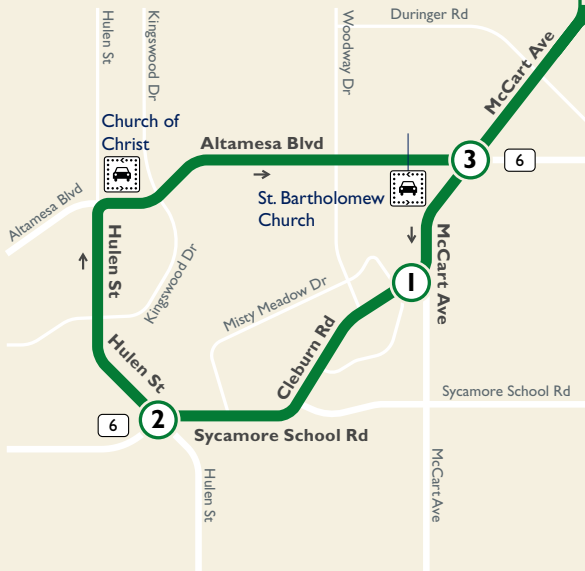

66

Candleridge Altamesa

Map Key

- Route Line
- Non-Stop Service
- AM-Only Service
- # Scheduled timepoint
- # Transfer Center
- # Transfer to other buses
- Trinity Railway Express
- Park & Ride

Downtown Fort Worth

Downtown Detail

Effective:
August 13, 2017

Burnett Plaza | 801 Cherry Street
Suite 850 | Fort Worth, Texas 76102
Customer Service: 817.215.8600 |
www.FWTA.org | @TheTFortWorth

Weekdays

To Downtown

McCart & Cleburne Rd	Hulen & Sycamore School Rd	Altamesa & McCart	Edge Park P & R	ITC Station	Hyde Park	6th & Houston
①	②	③	④	⑤	⑥	⑦
6:00 6:45	6:05 6:50	6:15 7:00	6:22 7:07	6:50 7:35	6:54 7:39	7:00 7:45

From Downtown

Hyde Park	6th & Houston	ITC Station	Edge Park P & R	Altamesa & McCart	McCart & Cleburne Rd	Hulen & Sycamore School Rd
⑥	⑦	⑤	④	③	①	②
4:31 5:06	4:40 5:15	4:47 5:20	5:11 5:43	5:17 5:50	5:20 5:53	5:27 6:00

PM trips end at Church of Christ P&R - 5:35pm & 6:08pm

No Service on Saturday, Sunday & Major Holidays

AM Times

PM Times

Effective:
August 13, 2017

Burnett Plaza | 801 Cherry Street
Suite 850 | Fort Worth, Texas 76102
Customer Service: 817.215.8600 |
www.FWTA.org | @TheTFortWorth