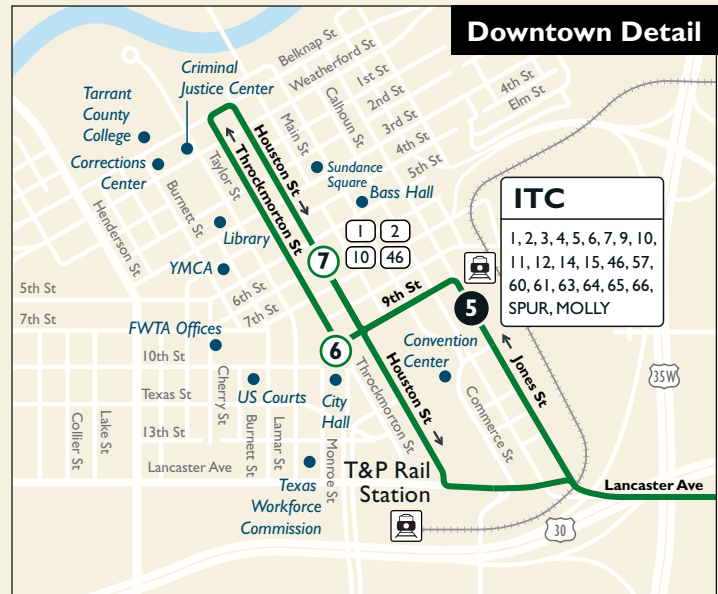

66

Candleridge Altamesa

Map Key

- Route Line
- Non-Stop Service
- AM-Only Service
- # Scheduled timepoint
- # Transfer Center
- # Transfer to other buses
- Trinity Railway Express
- Park & Ride

Downtown Fort Worth

Downtown Detail

Effective:
August 13, 2017

Burnett Plaza | 801 Cherry Street
Suite 850 | Fort Worth, Texas 76102
Customer Service: 817.215.8600 |
www.FWTA.org | @TheTFortWorth

Weekdays

To Downtown

McCart & Cleburne Rd	Hulen & Sycamore School Rd	Altamesa & McCart	Edge Park P & R	ITC Station	Hyde Park	6th & Houston
①	②	③	④	⑤	⑥	⑦
6:00 6:45	6:05 6:50	6:15 7:00	6:22 7:07	6:50 7:35	6:54 7:39	7:00 7:45

From Downtown

Hyde Park	6th & Houston	ITC Station	Edge Park P & R	Altamesa & McCart	McCart & Cleburne Rd	Hulen & Sycamore School Rd
⑥	⑦	⑤	④	③	①	②
4:31 5:06	4:40 5:15	4:47 5:20	5:11 5:43	5:17 5:50	5:20 5:53	5:27 6:00

PM trips end at Church of Christ P&R - 5:35pm & 6:08pm

No Service on Saturday, Sunday & Major Holidays

AM Times

PM Times

Effective:
August 13, 2017

Burnett Plaza | 801 Cherry Street
Suite 850 | Fort Worth, Texas 76102
Customer Service: 817.215.8600 |
www.FWTA.org | @TheTFortWorth