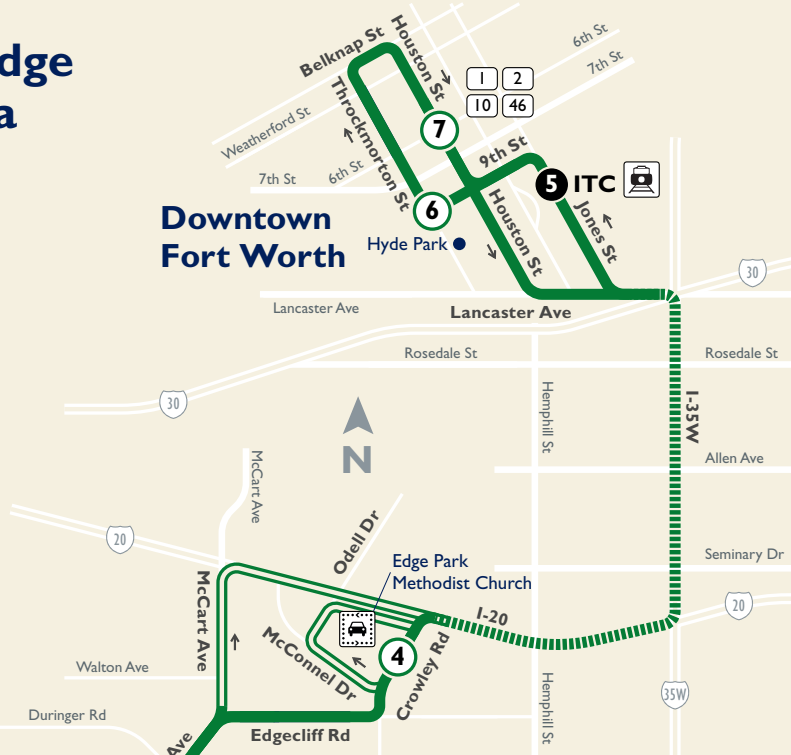

66

Candleridge Altamesa

Map Key

- Route Line
- Non-Stop Service
- AM-Only Service
- # Scheduled timepoint
- # Transfer Center
- # Transfer to other buses
- Trinity Railway Express
- Park & Ride

Downtown Fort Worth

Downtown Detail

Effective:
August 13, 2017

Burnett Plaza | 801 Cherry Street
Suite 850 | Fort Worth, Texas 76102
Customer Service: 817.215.8600 |
www.FWTA.org | @TheTFortWorth

Weekdays

To Downtown

McCart & Cleburne Rd	Hulen & Sycamore School Rd	Altamesa & McCart	Edge Park P & R	ITC Station	Hyde Park	6th & Houston
①	②	③	④	⑤	⑥	⑦
6:00 6:45	6:05 6:50	6:15 7:00	6:22 7:07	6:50 7:35	6:54 7:39	7:00 7:45

From Downtown

Hyde Park	6th & Houston	ITC Station	Edge Park P & R	Altamesa & McCart	McCart & Cleburne Rd	Hulen & Sycamore School Rd
⑥	⑦	⑤	④	③	①	②
4:31 5:06	4:40 5:15	4:47 5:20	5:11 5:43	5:17 5:50	5:20 5:53	5:27 6:00

PM trips end at Church of Christ P&R - 5:35pm & 6:08pm

No Service on Saturday, Sunday & Major Holidays

AM Times

PM Times

Effective:
August 13, 2017

Burnett Plaza | 801 Cherry Street
Suite 850 | Fort Worth, Texas 76102
Customer Service: 817.215.8600 |
www.FWTA.org | @TheTFortWorth