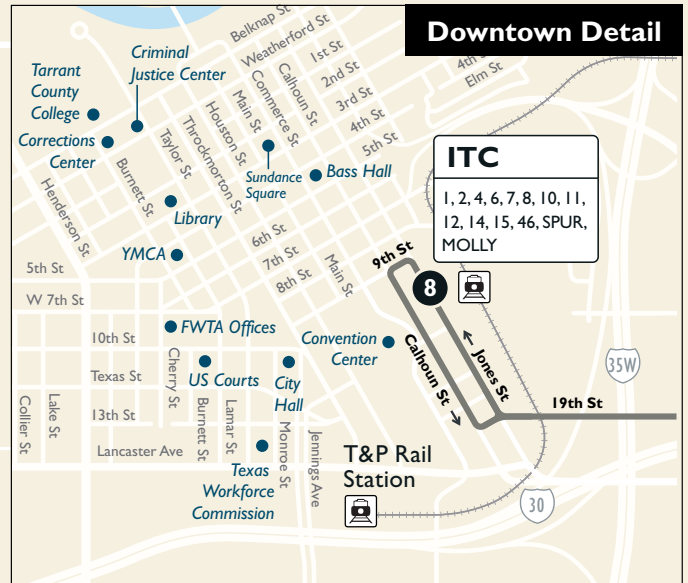

8

Downtown Fort Worth

Riverside/Evans

Map Key

	Route Line
	Scheduled timepoint
	Transfer Center
	Transfer to other buses
	Trinity Railway Express

Downtown Detail

Effective:
August 13, 2017

Burnett Plaza | 801 Cherry Street
Suite 850 | Fort Worth, Texas 76102
Customer Service: 817.215.8600 |
www.FWTA.org | @TheTFortWorth

Sunday & Major Holidays

To Downtown

Sierra Vista Transfer Ctr.	Evans & Berry	Evans & Allen	Main & Rosedale	Fabons & Rosedale	Pine & Lancaster	Stephenson & Luella	ITC
1	2	3	4	5	6	7	8
6:44	6:47	6:52	6:57	7:01	7:04	7:09	7:15
7:44	7:47	7:52	7:57	8:01	8:04	8:09	8:15
8:44	8:47	8:52	8:57	9:01	9:04	9:09	9:15
9:44	9:47	9:52	9:57	10:01	10:04	10:09	10:15
10:44	10:47	10:52	10:57	11:01	11:04	11:09	11:15
11:44	11:47	11:52	11:57	12:01	12:04	12:09	12:15
12:44	12:47	12:52	12:57	1:01	1:04	1:09	1:15
1:44	1:47	1:52	1:57	2:01	2:04	2:09	2:15
2:44	2:47	2:52	2:57	3:01	3:04	3:09	3:15
3:44	3:47	3:52	3:57	4:01	4:04	4:09	4:15
4:44	4:47	4:52	4:57	5:01	5:04	5:09	5:15
5:44	5:47	5:52	5:57	6:01	6:04	6:09	6:15
6:44	6:47	6:52	6:57	7:01	7:04	7:09	7:15

From Downtown

ITC	Stephenson & Luella	Pine & Lancaster	Fabons & Rosedale	Sierra Vista Transfer Ctr.
8	7	6	5	1
7:15	7:20	7:24	7:29	7:38
8:15	8:20	8:24	8:29	8:38
9:15	9:20	9:24	9:29	9:38
10:15	10:20	10:24	10:29	10:38
11:15	11:20	11:24	11:29	11:38
12:15	12:20	12:24	12:29	12:38
1:15	1:20	1:24	1:29	1:38
2:15	2:20	2:24	2:29	2:38
3:15	3:20	3:24	3:29	3:38
4:15	4:20	4:24	4:29	4:38
5:15	5:20	5:24	5:29	5:38
6:15	6:20	6:24	6:29	6:38
7:15	7:20	7:24	7:29	7:38