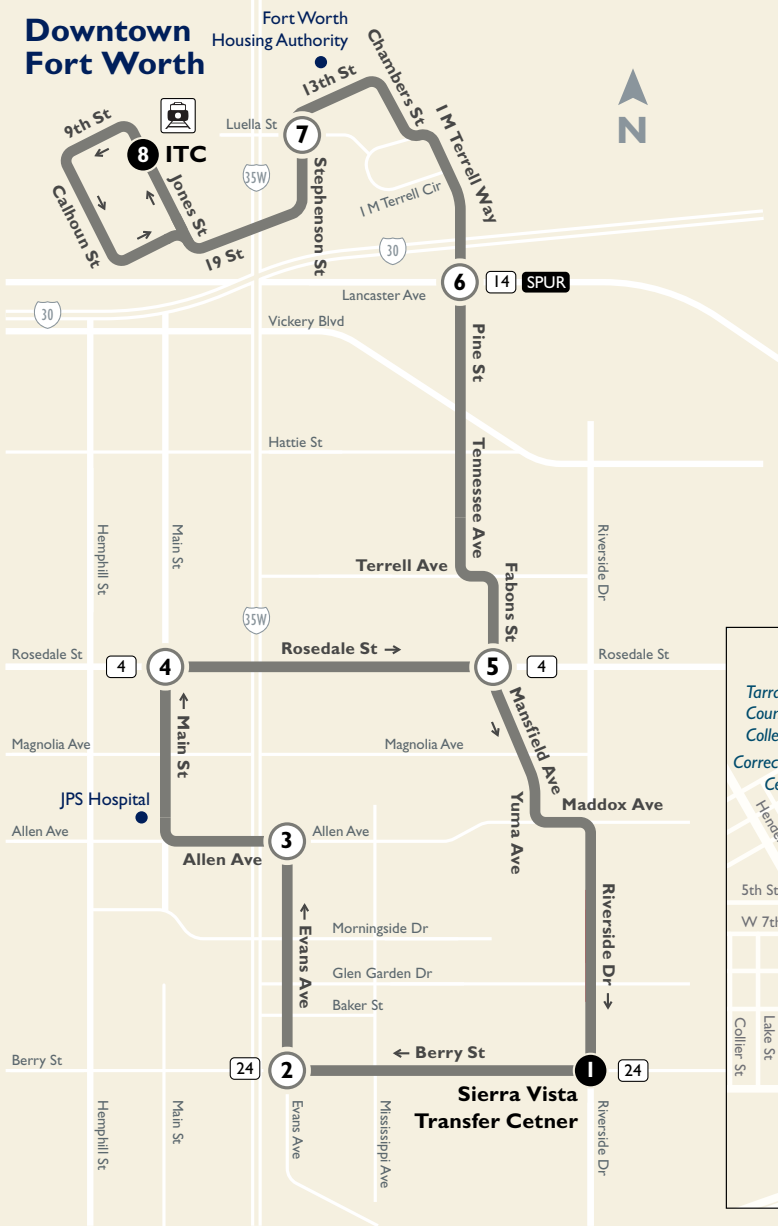

8

Downtown Fort Worth

Riverside/Evans

Map Key

	Route Line
	Scheduled timepoint
	Transfer Center
	Transfer to other buses
	Trinity Railway Express

Downtown Detail

Effective:
August 13, 2017

Burnett Plaza | 801 Cherry Street
Suite 850 | Fort Worth, Texas 76102
Customer Service: 817.215.8600 |
www.FWTA.org | @TheTFortWorth

Sunday & Major Holidays

To Downtown

Sierra Vista Transfer Ctr.	Evans & Berry	Evans & Allen	Main & Rosedale	Fabons & Rosedale	Pine & Lancaster	Stephenson & Luella	ITC
1	2	3	4	5	6	7	8
6:44	6:47	6:52	6:57	7:01	7:04	7:09	7:15
7:44	7:47	7:52	7:57	8:01	8:04	8:09	8:15
8:44	8:47	8:52	8:57	9:01	9:04	9:09	9:15
9:44	9:47	9:52	9:57	10:01	10:04	10:09	10:15
10:44	10:47	10:52	10:57	11:01	11:04	11:09	11:15
11:44	11:47	11:52	11:57	12:01	12:04	12:09	12:15
12:44	12:47	12:52	12:57	1:01	1:04	1:09	1:15
1:44	1:47	1:52	1:57	2:01	2:04	2:09	2:15
2:44	2:47	2:52	2:57	3:01	3:04	3:09	3:15
3:44	3:47	3:52	3:57	4:01	4:04	4:09	4:15
4:44	4:47	4:52	4:57	5:01	5:04	5:09	5:15
5:44	5:47	5:52	5:57	6:01	6:04	6:09	6:15
6:44	6:47	6:52	6:57	7:01	7:04	7:09	7:15

From Downtown

ITC	Stephenson & Luella	Pine & Lancaster	Fabons & Rosedale	Sierra Vista Transfer Ctr.
8	7	6	5	1
7:15	7:20	7:24	7:29	7:38
8:15	8:20	8:24	8:29	8:38
9:15	9:20	9:24	9:29	9:38
10:15	10:20	10:24	10:29	10:38
11:15	11:20	11:24	11:29	11:38
12:15	12:20	12:24	12:29	12:38
1:15	1:20	1:24	1:29	1:38
2:15	2:20	2:24	2:29	2:38
3:15	3:20	3:24	3:29	3:38
4:15	4:20	4:24	4:29	4:38
5:15	5:20	5:24	5:29	5:38
6:15	6:20	6:24	6:29	6:38
7:15	7:20	7:24	7:29	7:38