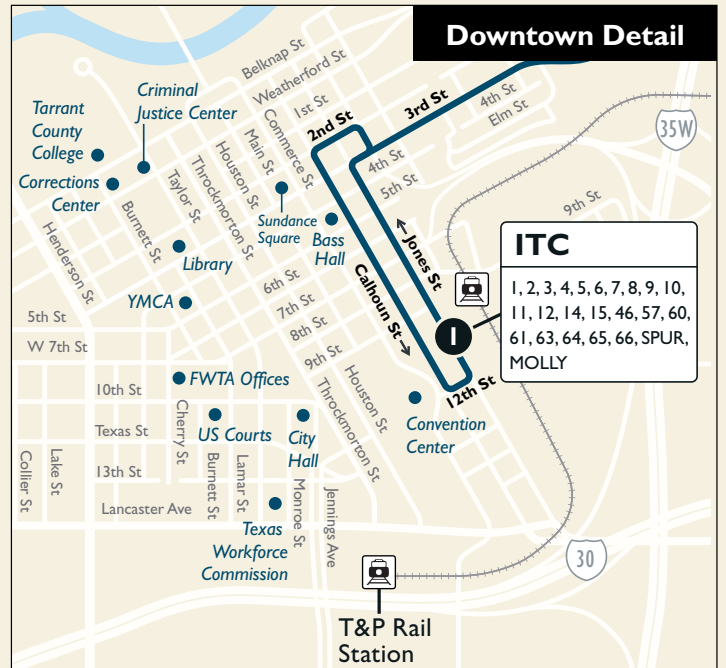

North Beach / Heritage Trace

Map Key

- Route Line
- Scheduled timepoint
- Transfer Center
- Transfer to other buses
- Trinity Railway Express

Visit nextbus.com for real-time bus location info

ITC
1, 2, 3, 4, 5, 6, 7, 8, 9, 10, 11, 12, 14, 15, 46, 57, 60, 61, 63, 64, 65, 66, SPUR, MOLLY

From Downtown

ITC Station	4th & Sylvania	Riverside & Belknap	N Beach & Chesser Boyer	N Beach & Tanacross	N Beach & Western Center	N Beach & N Tarrant	Heritage Trace & N Riverside
1	2	3	4	5	6	7	8
5:45	5:52	6:01	6:11	6:17	6:25	6:33	6:43
6:15	6:22	6:31	6:41	6:47	6:55	7:03	7:13
6:45	6:52	7:01	7:11	7:17	7:25	7:33	7:43
7:15	7:22	7:31	7:41	7:47	7:55	8:03	8:13
7:45	7:52	8:01	8:11	8:17	8:25	8:33	8:43
8:15	8:22	8:31	8:41	8:47	8:55	9:03	9:13
8:45	8:52	9:01	9:11	9:17	9:25	9:33	9:43
9:15	9:22	9:31	9:41	9:47	9:55	10:03	10:13
10:15	10:22	10:31	10:41	10:47	10:55	11:03	11:13
11:15	11:22	11:31	11:41	11:47	11:55	12:03	12:13
12:15	12:22	12:31	12:41	12:47	12:55	1:03	1:13
1:15	1:22	1:31	1:41	1:47	1:55	2:03	2:13
2:15	2:22	2:31	2:41	2:47	2:55	3:03	3:13
3:15	3:22	3:31	3:41	3:47	3:55	4:03	4:13
3:45	3:52	4:01	4:11	4:17	4:25	4:33	4:43
4:15	4:22	4:31	4:41	4:47	4:55	5:03	5:13
4:45	4:52	5:01	5:11	5:17	5:25	5:33	5:43
5:15	5:22	5:31	5:41	5:47	5:55	6:03	6:13
5:45	5:52	6:01	6:11	6:17	6:25	6:33	6:43
6:15	6:22	6:31	6:41	6:47	6:55	7:03	7:13
7:15	7:22	7:31	7:41	7:47	7:55	8:03	8:13
8:15	8:22	8:31	8:41	8:47	8:55	9:03	9:13
9:15	9:22	9:31	9:41	9:47	9:55	10:03	10:13
10:15	10:22	10:31	10:41	10:47	10:55	11:03	11:13