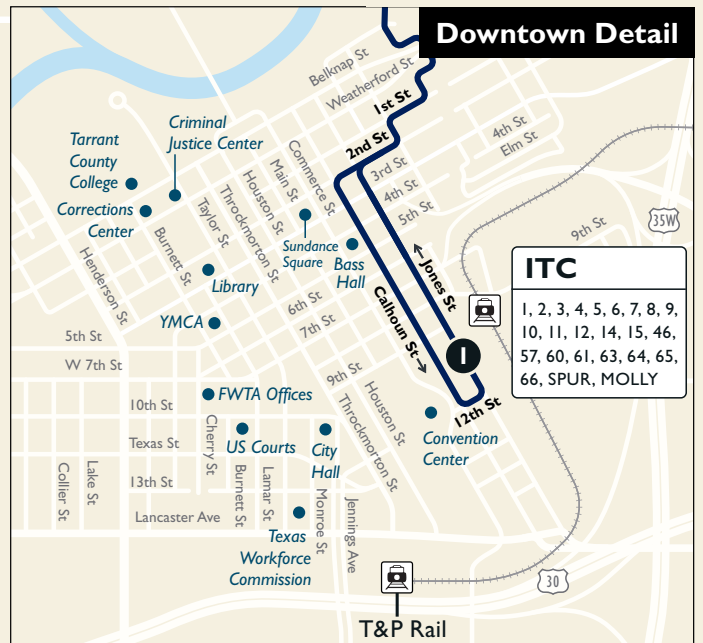

**12**

**Samuels / Mercantile Center**

**Map Key**

- Route Line
- Scheduled timepoint
- Transfer Center
- Transfer to other buses
- Trinity Railway Express

Visit [nextbus.com](http://nextbus.com) for real-time bus location info

**From Downtown**

ITC Station	Northside & Samuels	Northside Transfer Center	Decatur & 28th Street	Deen & Long	Tanacross & Beach
1	2	3	4	5	6
6:15	6:25	6:34	6:36	6:40	7:00
6:45	6:55	7:04	7:06	7:10	7:30
7:15	7:25	7:34	7:36	7:40	8:00
7:45	7:55	8:04	8:06	8:10	8:30
8:15	8:25	8:34	8:36	8:40	9:00
8:45	8:55	9:04	9:06	9:10	9:30
9:15	9:25	9:34	9:36	9:40	10:00
Then every <b>60 minutes</b> until:					
3:15	3:25	3:34	3:36	3:40	4:00
Then every <b>30 minutes</b> until:					
6:15	6:25	6:34	6:36	6:40	7:00
7:15	7:25	7:34	7:36	7:40	8:00
8:15	8:25	8:34	8:36	8:40	9:00
9:15	9:25	9:34	9:36	9:40	10:00
10:15	10:25	10:34	10:36	10:40	11:00

**Weekends & Major Holidays**

**From Downtown**

ITC Station	Northside & Samuels	Northside Transfer Center	Decatur & 28th Street	Deen & Long	Tanacross & Beach
1	2	3	4	5	6
6:15	6:25	6:34	6:36	6:40	7:00
7:15	7:25	7:34	7:36	7:40	8:00
8:15	8:25	8:34	8:36	8:40	9:00
9:15	9:25	9:34	9:36	9:40	10:00
10:15	10:25	10:34	10:36	10:40	11:00
11:15	11:25	11:34	11:36	11:40	12:00
12:15	12:25	12:34	12:36	12:40	1:00
1:15	1:25	1:34	1:36	1:40	2:00
2:15	2:25	2:34	2:36	2:40	3:00
3:15	3:25	3:34	3:36	3:40	4:00
4:15	4:25	4:34	4:36	4:40	5:00
5:15	5:25	5:34	5:36	5:40	6:00
6:15	6:25	6:34	6:36	6:40	7:00
7:15	7:25	7:34	7:36	7:40	8:00
8:15	8:25	8:34	8:36	8:40	9:00
9:15	9:25	9:34	9:36	9:40	10:00
10:15	10:25	10:34	10:36	10:40	11:00