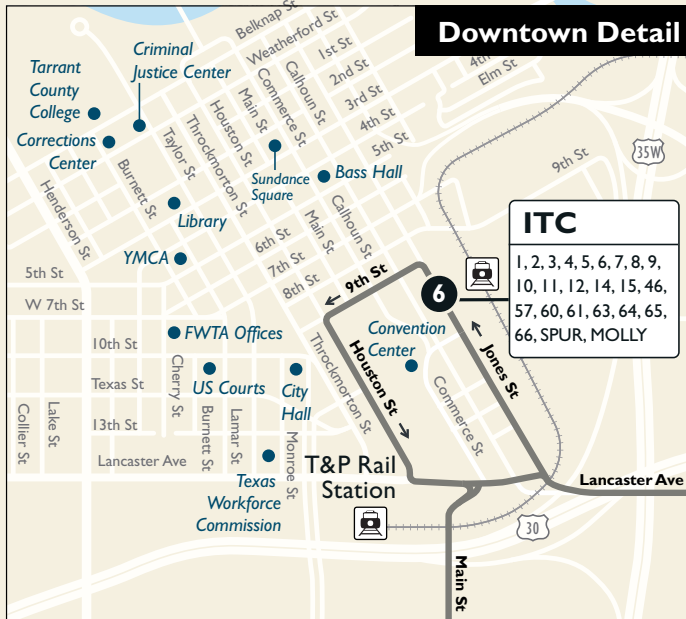

14

**Sylvania/
NE 28th**

Map Key

-  Route Line
-  Saturday/Sunday Only
-  Scheduled timepoint
-  Transfer Center
-  Transfer to other buses
-  Trinity Railway Express

Visit nextbus.com for real-time bus location info

From Downtown

ITC Station	Pine & Lancaster	Walmart	Sylvania & 28th	Northside Transfer
5	4	3	2	1
6:15	6:29	6:45	6:55	7:14
6:45	6:59	7:15	7:25	7:44
7:15	7:29	7:45	7:55	8:14
7:45	7:59	8:15	8:25	8:44
8:15	8:29	8:45	8:55	9:14
8:45	8:59	9:15	9:25	9:44
9:15	9:29	9:45	9:55	10:14
10:15	10:29	10:45	11:25	11:14
11:15	11:29	11:45	11:55	12:14
12:15	12:29	12:45	1:25	1:14
1:15	1:29	1:45	2:55	2:14
2:15	2:29	2:45	3:25	3:14
3:15	3:29	3:45	3:55	4:14
3:45	3:59	4:15	4:25	4:44
4:15	4:29	4:45	4:55	5:14
4:45	4:59	5:15	5:25	5:44
5:15	5:29	5:45	5:55	6:14
5:45	5:59	6:15	6:25	6:44
6:15	6:29	6:45	6:55	7:14
7:15	7:29	7:45	7:55	8:14
8:15	8:29	8:45	8:55	9:14
9:15	9:29	9:45	9:55	10:14
10:15	10:29	10:45	10:55	11:14

Weekends & Major Holidays

From Downtown

ITC Station	Pine & Lancaster	Walmart	Sylvania & 28th	Northside Transfer
5	4	3	2	1
7:15	7:29	7:45	7:55	8:14
8:15	8:29	8:45	8:55	9:14
9:15	9:29	9:45	9:55	10:14
10:15	10:29	10:45	10:55	11:14
11:15	11:29	11:45	11:55	12:14
12:15	12:29	12:45	12:55	1:14
1:15	1:29	1:45	1:55	2:14
2:15	2:29	2:45	2:55	3:14
3:15	3:29	3:45	3:55	4:14
4:15	4:29	4:45	4:55	5:14
5:15	5:29	5:45	5:55	6:14
6:15	6:29	6:45	6:55	7:14
7:15	7:29	7:45	7:55	8:14
8:15	8:29	8:45	8:55	9:14
9:15	9:29	9:45	9:55	10:14
10:15	10:29	10:45	10:55	11:14