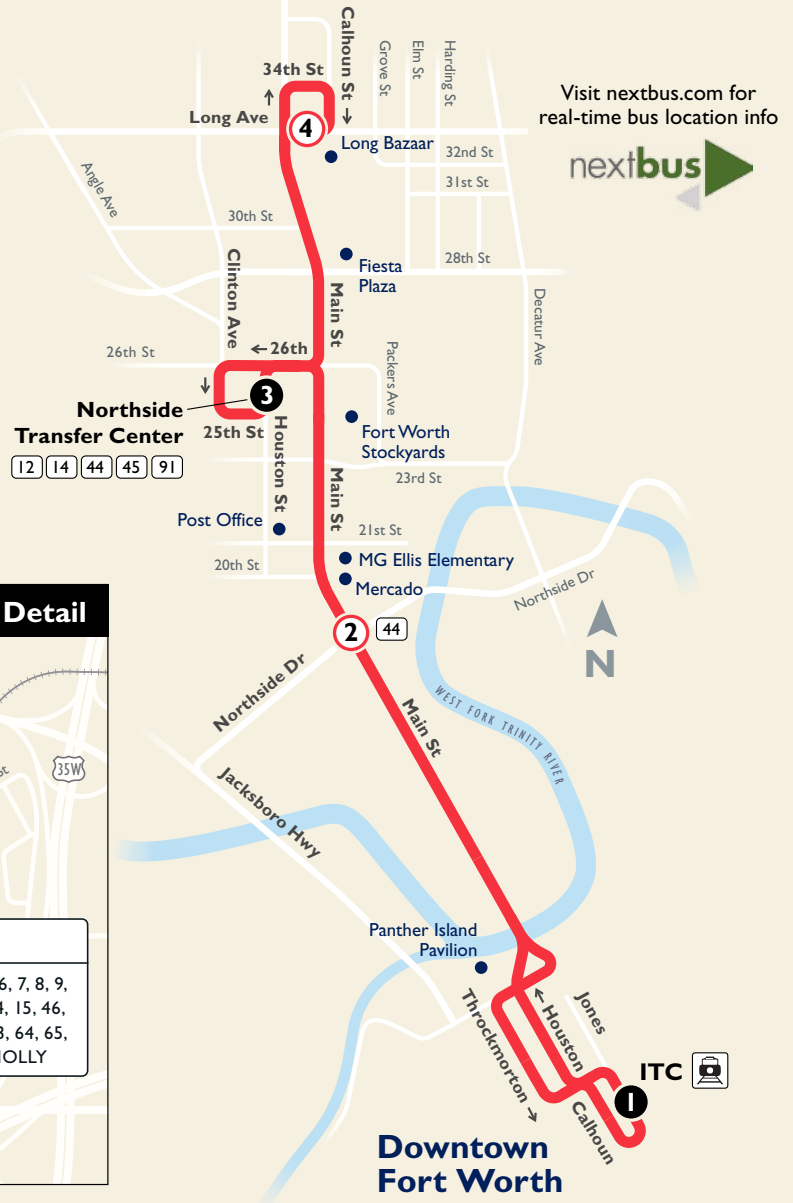

15

Stockyards / North Main

Map Key

- Route Line

- # Scheduled timepoint

- # Transfer Center

- # Transfer to other buses

- Trinity Railway Express

From Downtown

ITC Station	North Main St & Northside Dr	Northside Transfer Center	Main & Long
1	2	3	4
5:15	5:27	5:34	5:41
5:30	5:42	5:49	5:56
5:45	5:57	6:04	6:11
6:00	6:12	6:19	6:26
6:15	6:27	6:34	6:41
6:30	6:42	6:49	6:56
6:45	6:57	7:04	7:11
7:00	7:12	7:19	7:26
7:15	7:27	7:34	7:41

PM Times

Weekends & Major Holidays

To Downtown

Main & Long	Northside Transfer Center	North Main St & Northside Dr	ITC Station
4	3	2	1
5:45	5:53	5:58	6:09
6:00	6:08	6:13	6:24
6:15	6:23	6:28	6:39
6:30	6:38	6:43	6:54
6:45	6:53	6:58	7:09
7:00	7:08	7:13	7:24
7:15	7:23	7:28	7:39
7:30	7:38	7:43	7:54

Weekends & Major Holidays

From Downtown

ITC Station	North Main St & Northside Dr	Northside Transfer Center	Main & Long
1	2	3	4
6:00	6:12	6:19	6:26
6:15	6:27	6:34	6:41
6:30	6:42	6:49	6:56
6:45	6:57	7:04	7:11
7:00	7:12	7:19	7:26
7:15	7:27	7:34	7:41