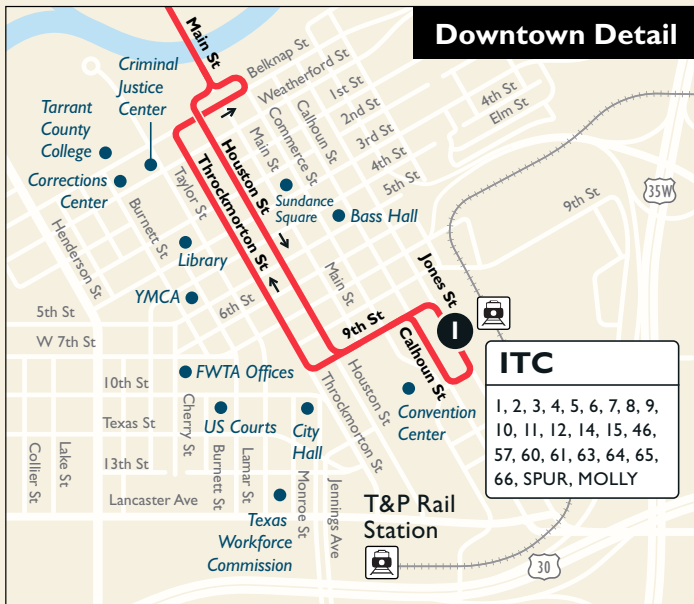

15

Stockyards / North Main

Map Key

- Route Line

- # Scheduled timepoint

- # Transfer Center

- # Transfer to other buses

- Trinity Railway Express

From Downtown

ITC Station	North Main St & Northside Dr	Northside Transfer Center	Main & Long
1	2	3	4
5:15	5:27	5:34	5:41
5:30	5:42	5:49	5:56
5:45	5:57	6:04	6:11
6:00	6:12	6:19	6:26
6:15	6:27	6:34	6:41
6:30	6:42	6:49	6:56
6:45	6:57	7:04	7:11
7:00	7:12	7:19	7:26
7:15	7:27	7:34	7:41

PM Times

Weekends & Major Holidays

To Downtown

Main & Long	Northside Transfer Center	North Main St & Northside Dr	ITC Station
4	3	2	1
5:45	5:53	5:58	6:09
6:00	6:08	6:13	6:24
6:15	6:23	6:28	6:39
6:30	6:38	6:43	6:54
6:45	6:53	6:58	7:09
7:00	7:08	7:13	7:24
7:15	7:23	7:28	7:39
7:30	7:38	7:43	7:54

Weekends & Major Holidays

From Downtown

ITC Station	North Main St & Northside Dr	Northside Transfer Center	Main & Long
1	2	3	4
6:00	6:12	6:19	6:26
6:15	6:27	6:34	6:41
6:30	6:42	6:49	6:56
6:45	6:57	7:04	7:11
7:00	7:12	7:19	7:26
7:15	7:27	7:34	7:41