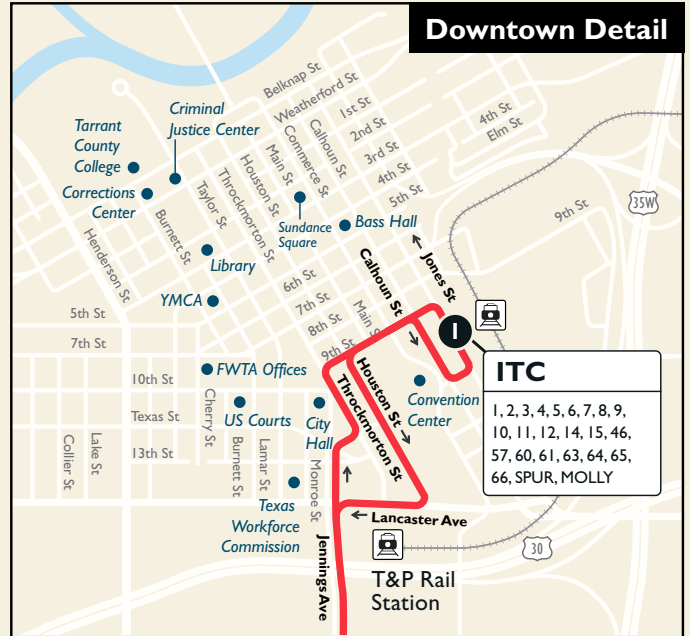

Hemphill

Map Key

- Route Line
- Scheduled timepoint
- Transfer Center
- Transfer to other buses

Visit nextbus.com for real-time bus location info

Effective:
August 13, 2017

Burnett Plaza | 801 Cherry Street
Suite 850 | Fort Worth, Texas 76102
Customer Service: 817.215.8600 |
www.FWTA.org | @TheTFortWorth