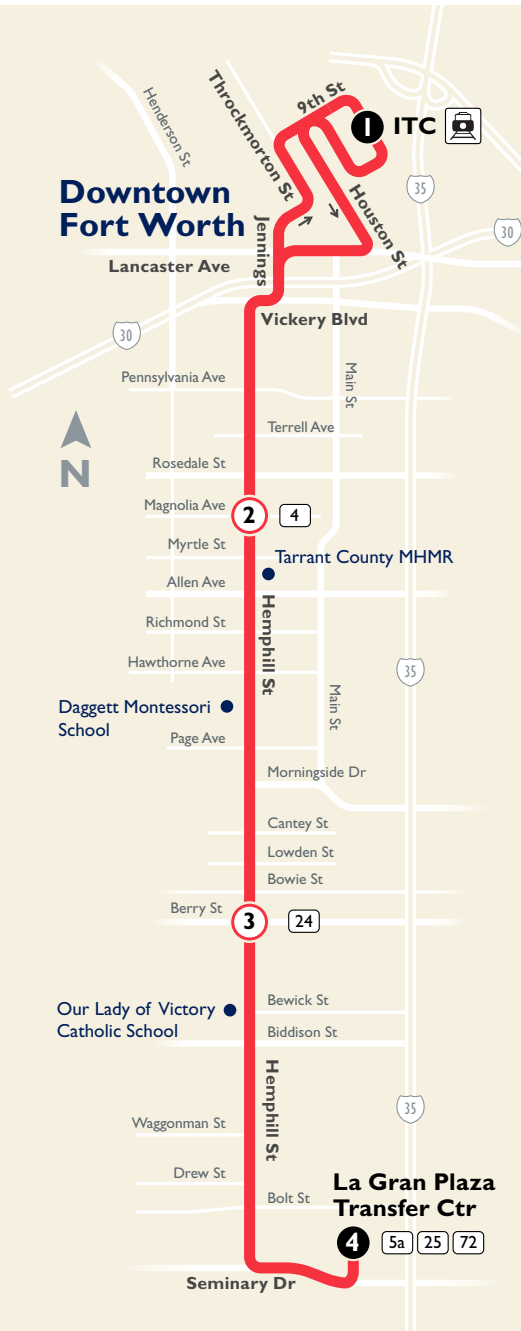

Hemphill

Map Key

- Route Line
- Scheduled timepoint
- Transfer Center
- Transfer to other buses

Visit nextbus.com for real-time bus location info

Effective:
August 13, 2017

Burnett Plaza | 801 Cherry Street
Suite 850 | Fort Worth, Texas 76102
Customer Service: 817.215.8600 |
www.FWTA.org | @TheTFortWorth

Weekdays

To Downtown

La Gran Plaza 4	Hemphill & Berry 3	Magnolia & Hemphill 2	ITC Station 1
5:15	5:23	5:28	5:45
5:45	5:53	5:58	6:15
6:00	6:08	6:13	6:30
6:15	6:23	6:28	6:45
6:30	6:38	6:43	7:00
6:45	6:53	6:58	7:15
7:00	7:08	7:13	7:30
7:15	7:23	7:28	7:45
7:30	7:38	7:43	8:00
7:45	7:53	7:58	8:15
8:00	8:08	8:13	8:30
8:15	8:23	8:28	8:45
8:30	8:38	8:43	9:00
8:45	8:53	8:58	9:15
9:00	9:08	9:13	9:30
9:15	9:23	9:28	9:45
9:30	9:38	9:43	10:00
9:45	9:53	9:58	10:15
10:00	10:08	10:13	10:30
10:15	10:23	10:28	10:45
10:30	10:38	10:43	11:00
10:45	10:53	10:58	11:15
11:00	11:08	11:13	11:30
11:15	11:23	11:28	11:45
11:30	11:38	11:43	12:00
11:45	11:53	11:58	12:15
12:00	12:08	12:13	12:30
12:15	12:23	12:28	12:45
12:30	12:38	12:43	1:00
12:45	12:53	12:58	1:15
1:00	1:08	1:13	1:30
1:15	1:23	1:28	1:45
1:30	1:38	1:43	2:00
1:45	1:53	1:58	2:15
2:00	2:08	2:13	2:30
2:15	2:23	2:28	2:45
2:30	2:38	2:43	3:00
2:45	2:53	2:58	3:15
3:00	3:08	3:13	3:30
3:15	3:23	3:28	3:45
3:30	3:38	3:43	4:00
3:45	3:53	3:58	4:15
4:00	4:08	4:13	4:30
4:15	4:23	4:28	4:45
4:30	4:38	4:43	5:00
4:45	4:53	4:58	5:15
5:00	5:08	5:13	5:30
5:15	5:23	5:28	5:45
5:30	5:38	5:43	6:00
5:45	5:53	5:58	6:15
6:00	6:08	6:13	6:30
6:15	6:23	6:28	6:45
6:30	6:38	6:43	7:00
6:45	6:53	6:58	7:15
7:45	7:53	7:58	8:15
8:45	8:53	8:58	9:15
9:45	9:53	9:58	10:15

From Downtown

ITC Station	Magnolia & Hemphill	Hemphill & Berry	La Gran Plaza
1	2	3	4
7:15	7:25	7:34	7:45
8:15	8:25	8:34	8:45
9:15	9:25	9:34	9:45
10:15	10:25	10:34	10:45
11:15	11:25	11:34	11:45
12:15	12:25	12:34	12:45
1:15	1:25	1:34	1:45
2:15	2:25	2:34	2:45
3:15	3:25	3:34	3:45
4:15	4:25	4:34	4:45
5:15	5:25	5:34	5:45
6:15	6:25	6:34	6:45
7:15	7:25	7:34	7:45
8:15	8:25	8:34	8:45