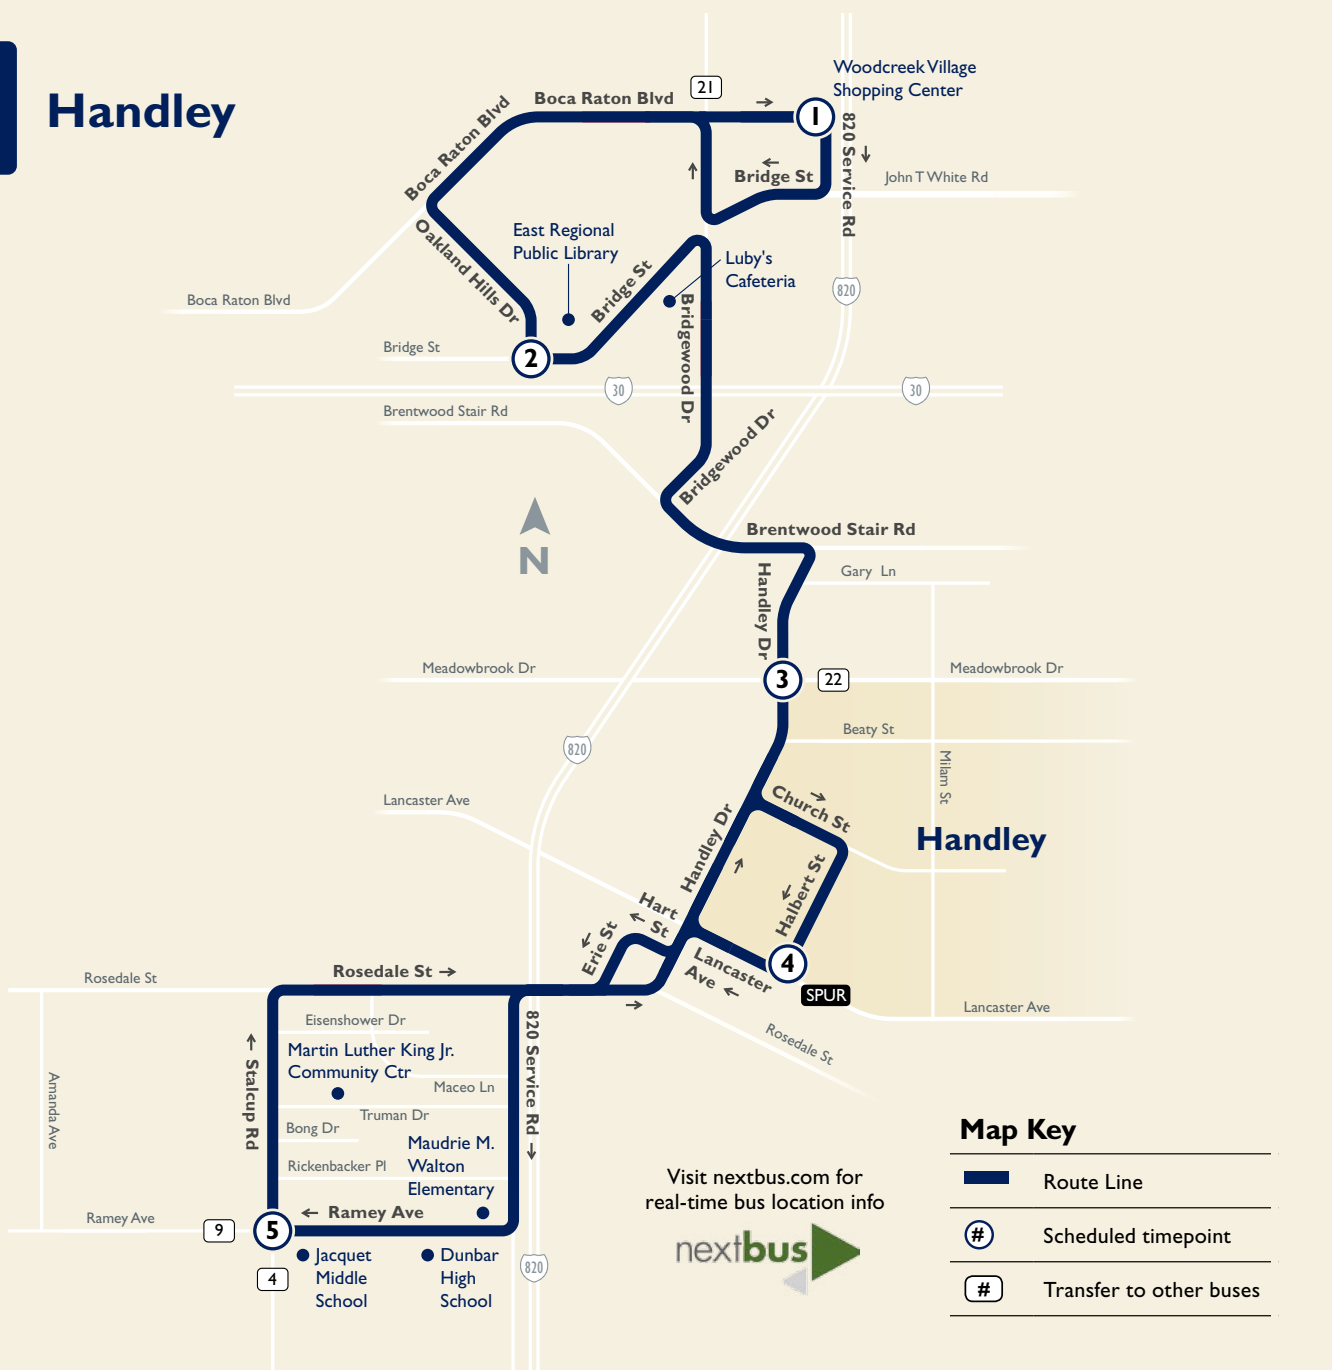

20 Handley

Map Key

- Route Line
- Scheduled timepoint
- Transfer to other buses

Visit nextbus.com for real-time bus location info

Effective:
August 13, 2017

Burnett Plaza | 801 Cherry Street
Suite 850 | Fort Worth, Texas 76102
Customer Service: 817.215.8600 |
www.FWTA.org | @TheTFortWorth