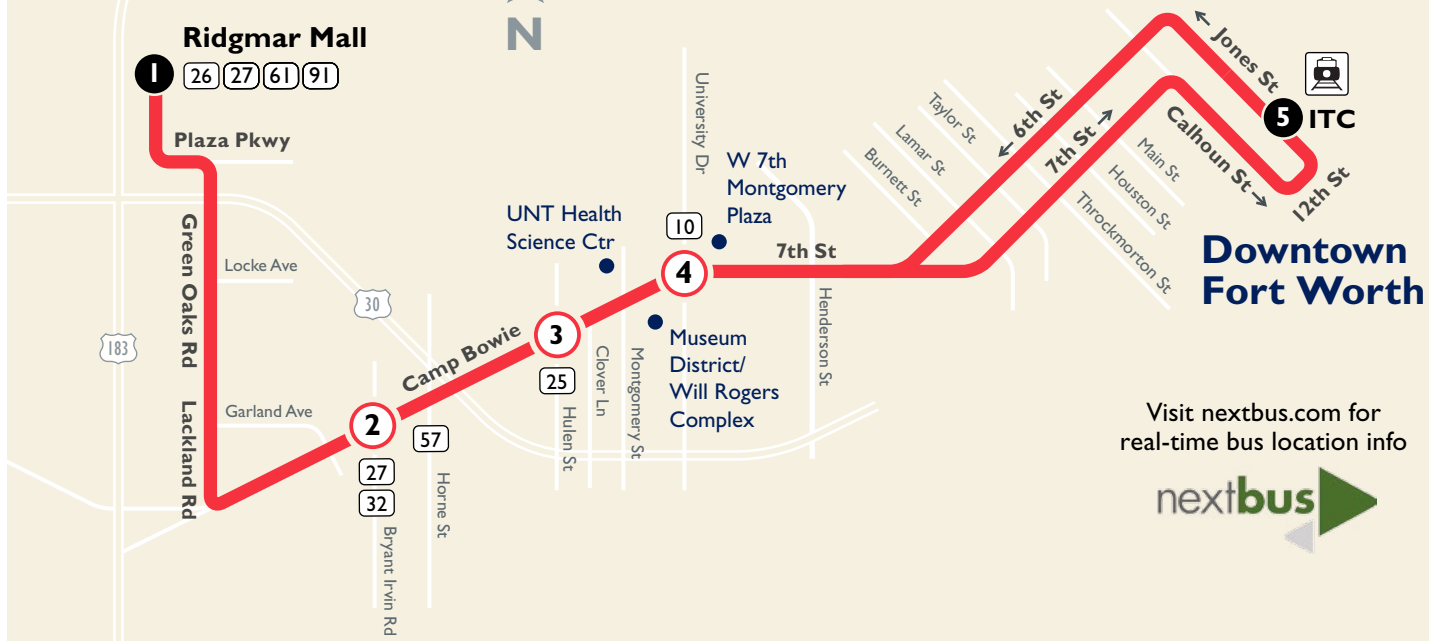

2 Camp Bowie

Map Key

-  Route Line
-  Scheduled timepoint
-  Transfer Center
-  Transfer to other buses
-  Trinity Railway Express

Downtown Detail

ITC
 1, 2, 3, 4, 5, 6, 7, 8, 9, 10,
 11, 12, 14, 15, 46, 57,
 60, 61, 63, 64, 65, 66,
 SPUR, MOLLY

Visit nextbus.com for real-time bus location info

Effective:
 August 13, 2017

Burnett Plaza | 801 Cherry Street
 Suite 850 | Fort Worth, Texas 76102
 Customer Service: 817.215.8600 |
www.FWTA.org | @TheTFortWorth

From Downtown

6:15	6:27	6:35	6:41	6:52
6:45	6:57	7:05	7:11	7:22
7:15	7:27	7:35	7:41	7:52
7:45	7:57	8:05	8:11	8:22
8:15	8:27	8:35	8:41	8:52
8:45	8:57	9:05	9:11	9:22
9:15	9:27	9:35	9:41	9:52
9:45	9:57	10:05	10:11	10:22
10:15	10:27	10:35	10:41	10:52
10:45	10:57	11:05	11:11	11:22
11:15	11:27	11:35	11:41	11:52
11:45	11:57	12:05	12:11	12:22
12:15	12:27	12:35	12:41	12:52
12:45	12:57	1:05	1:11	1:22
1:15	1:27	1:35	1:41	1:52
1:45	1:57	2:05	2:11	2:22
2:15	2:27	2:35	2:41	2:52
2:45	2:57	3:05	3:11	3:22
3:15	3:27	3:35	3:41	3:52
3:45	3:57	4:05	4:11	4:22
4:15	4:27	4:35	4:41	4:52
4:45	4:57	5:05	5:11	5:22
5:15	5:27	5:35	5:41	5:52
5:45	5:57	6:05	6:11	6:22
6:15	6:27	6:35	6:41	6:52
6:45	6:57	7:05	7:11	7:22
7:15	7:27	7:35	7:41	7:52
8:15	8:27	8:35	8:41	8:52
9:15	9:27	9:35	9:41	9:52
10:15	10:27	10:35	10:41	10:52

From Downtown

7:15	7:27	7:35	7:41	7:52
8:15	8:27	8:35	8:41	8:52
9:15	9:27	9:35	9:41	9:52
10:15	10:27	10:35	10:41	10:52
11:15	11:27	11:35	11:41	11:52
12:15	12:27	12:35	12:41	12:52
1:15	1:27	1:35	1:41	1:52
2:15	2:27	2:35	2:41	2:52
3:15	3:27	3:35	3:41	3:52
4:15	4:27	4:35	4:41	4:52
5:15	5:27	5:35	5:41	5:52
6:15	6:27	6:35	6:41	6:52
7:15	7:27	7:35	7:41	7:52