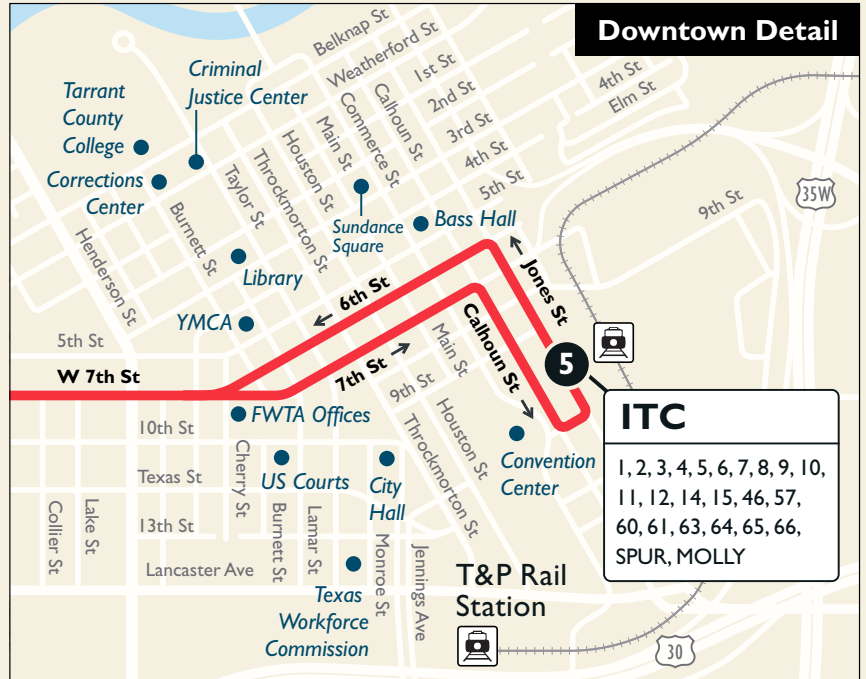

2 Camp Bowie

Map Key

-  Route Line
-  Scheduled timepoint
-  Transfer Center
-  Transfer to other buses
-  Trinity Railway Express

Downtown Detail

ITC
 1, 2, 3, 4, 5, 6, 7, 8, 9, 10,
 11, 12, 14, 15, 46, 57,
 60, 61, 63, 64, 65, 66,
 SPUR, MOLLY

From Downtown

6:15	6:27	6:35	6:41	6:52
6:45	6:57	7:05	7:11	7:22
7:15	7:27	7:35	7:41	7:52
7:45	7:57	8:05	8:11	8:22
8:15	8:27	8:35	8:41	8:52
8:45	8:57	9:05	9:11	9:22
9:15	9:27	9:35	9:41	9:52
9:45	9:57	10:05	10:11	10:22
10:15	10:27	10:35	10:41	10:52
10:45	10:57	11:05	11:11	11:22
11:15	11:27	11:35	11:41	11:52
11:45	11:57	12:05	12:11	12:22
12:15	12:27	12:35	12:41	12:52
12:45	12:57	1:05	1:11	1:22
1:15	1:27	1:35	1:41	1:52
1:45	1:57	2:05	2:11	2:22
2:15	2:27	2:35	2:41	2:52
2:45	2:57	3:05	3:11	3:22
3:15	3:27	3:35	3:41	3:52
3:45	3:57	4:05	4:11	4:22
4:15	4:27	4:35	4:41	4:52
4:45	4:57	5:05	5:11	5:22
5:15	5:27	5:35	5:41	5:52
5:45	5:57	6:05	6:11	6:22
6:15	6:27	6:35	6:41	6:52
6:45	6:57	7:05	7:11	7:22
7:15	7:27	7:35	7:41	7:52
8:15	8:27	8:35	8:41	8:52
9:15	9:27	9:35	9:41	9:52
10:15	10:27	10:35	10:41	10:52

From Downtown

7:15	7:27	7:35	7:41	7:52
8:15	8:27	8:35	8:41	8:52
9:15	9:27	9:35	9:41	9:52
10:15	10:27	10:35	10:41	10:52
11:15	11:27	11:35	11:41	11:52
12:15	12:27	12:35	12:41	12:52
1:15	1:27	1:35	1:41	1:52
2:15	2:27	2:35	2:41	2:52
3:15	3:27	3:35	3:41	3:52
4:15	4:27	4:35	4:41	4:52
5:15	5:27	5:35	5:41	5:52
6:15	6:27	6:35	6:41	6:52
7:15	7:27	7:35	7:41	7:52