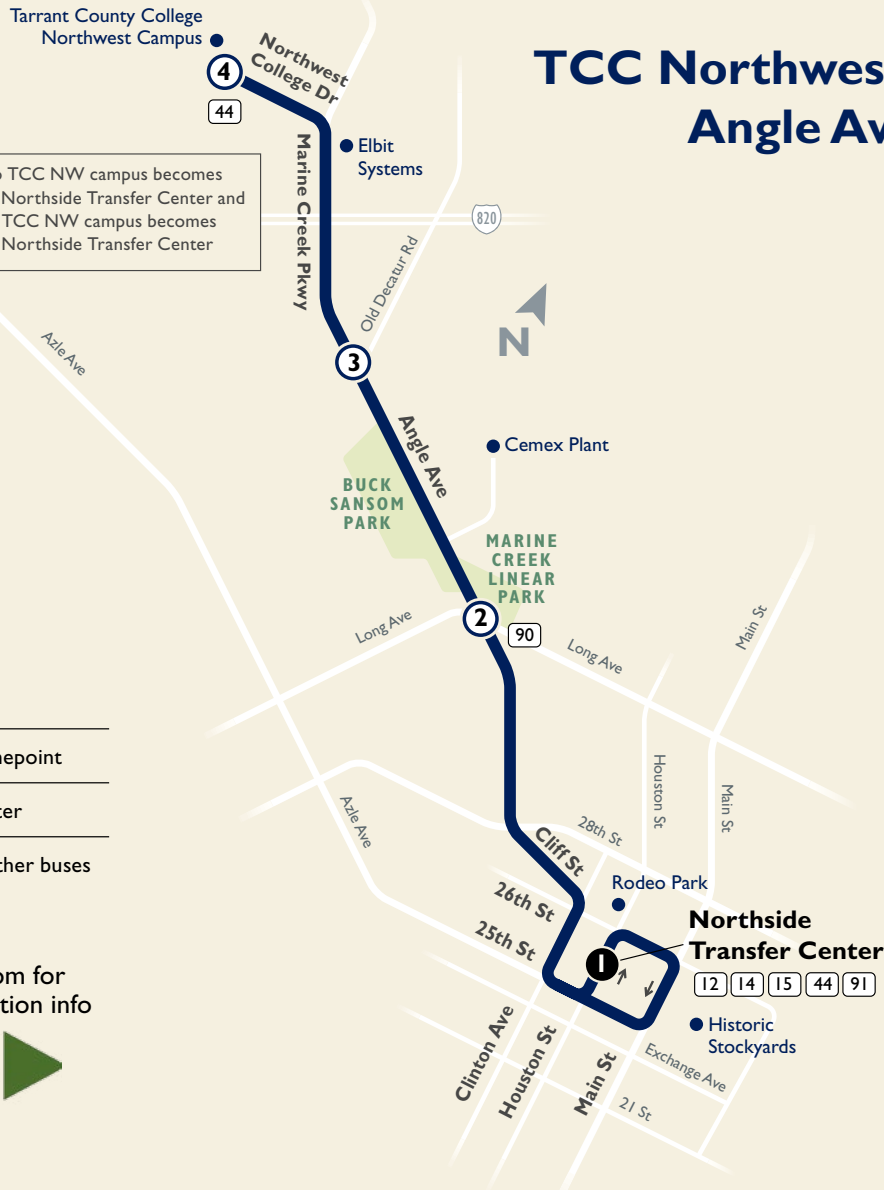

**TCC Northwest/
Angle Ave**

i Northbound 44 to TCC NW campus becomes southbound 45 to Northside Transfer Center and northbound 45 to TCC NW campus becomes southbound 44 to Northside Transfer Center

Map Key

- Route Line

- Scheduled timepoint

- Transfer Center

- Transfer to other buses

Visit nextbus.com for real-time bus location info

Effective:
August 13, 2017

Burnett Plaza | 801 Cherry Street
Suite 850 | Fort Worth, Texas 76102
Customer Service: 817.215.8600 |
www.FWTA.org | @TheTFortWorth