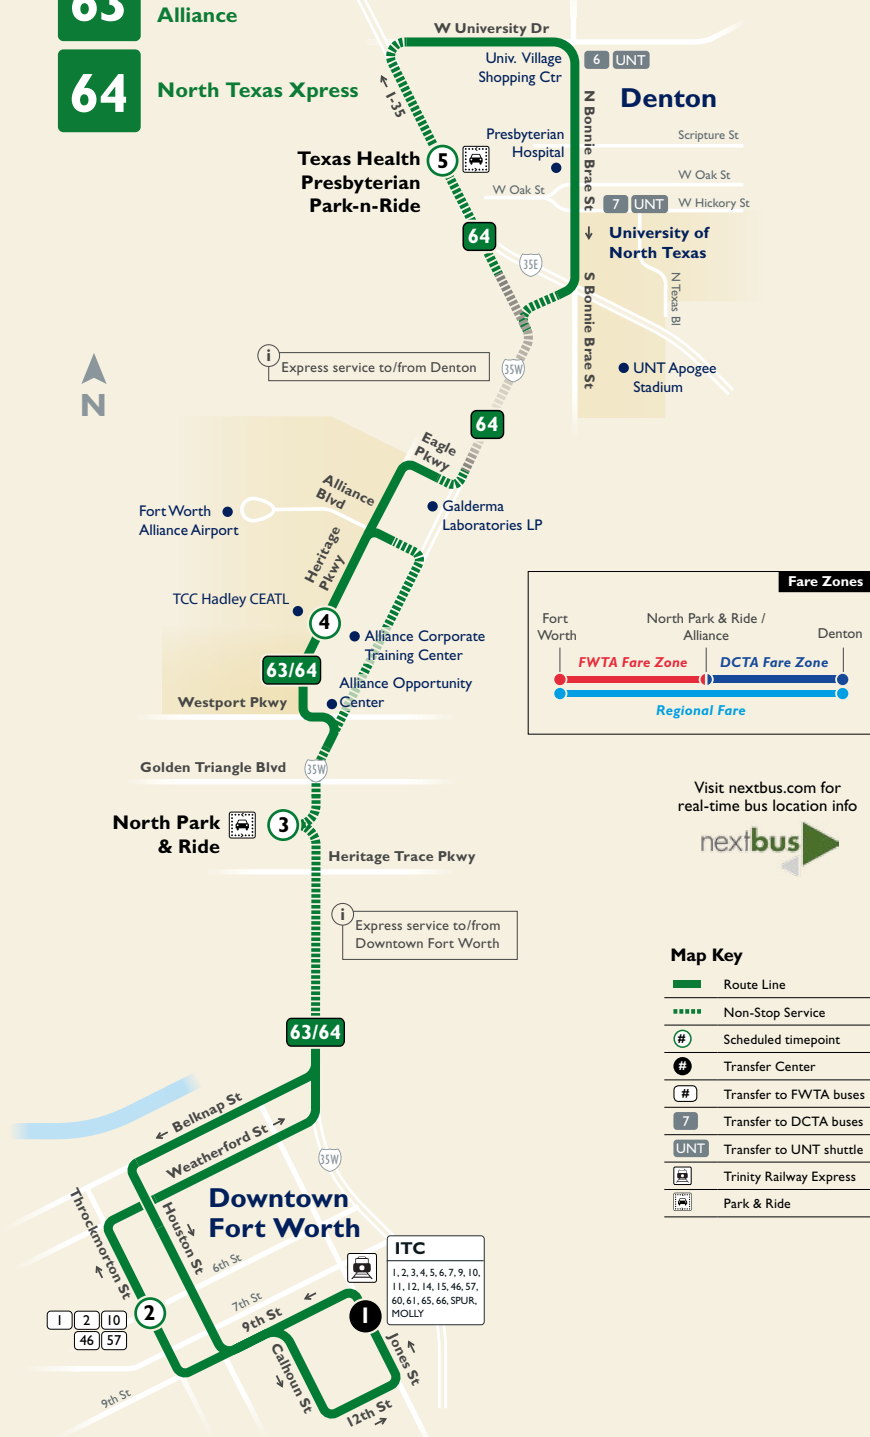

63

North Park & Ride, Alliance

64

North Texas Xpress

Visit nextbus.com for real-time bus location info

Effective: August 13, 2017

Burnett Plaza | 801 Cherry Street
 Suite 850 | Fort Worth, Texas 76102
 Customer Service: 817.215.8600 |
www.FWTA.org | @TheTFortWorth

Weekdays

Northbound

	ITC Station	6th St & Throckmorton	North Park & Ride	Alliance Heritage Pkwy & Horizon Dr	Denton Texas Health Presbyterian Park & Ride
Route	1	2	3	4	5
63*	5:15	5:20	6:15	6:00	—
63*	6:05	6:10	7:00	6:50	—
64	6:15	6:20	6:50	7:00	7:39
63*	6:55	7:00	7:50	7:40	—
64	7:45	7:50	8:20	8:30	9:09
64	9:15	9:20	9:50	10:00	10:39
64	10:45	10:50	11:20	11:30	12:09
64	12:45	12:50	1:20	1:30	2:09
64	2:15	2:20	2:50	3:00	3:39
64	3:45	3:50	4:20	4:30	5:09
63	4:15	4:20	5:00	5:10	—
64	5:15	5:20	5:50	6:00	6:39
63	6:15	6:20	6:55	7:05	—
64	6:45	6:50	7:20	7:30	8:09
64	8:15	8:20	8:50	9:00	9:39

* Route 63 trips will serve Alliance Heritage Pkwy & Horizon Dr then travel to North Park and Ride

Weekdays

Southbound

	Denton Texas Health Presbyterian Park & Ride	Alliance Heritage Pkwy & Horizon Dr	North Park & Ride	ITC Station
Route	5	4	3	1
63	—	6:00	6:15	6:50
63	—	6:50	7:00	7:40
64	6:15	6:57	7:07	7:45
63	—	7:40	7:50	8:30
64	7:45	8:27	8:37	9:15
64	9:15	9:57	10:07	10:45
64	10:45	11:27	11:37	12:15
64	12:15	12:57	1:07	1:45
64	2:15	2:57	3:07	3:45
64	3:45	4:27	4:37	5:15
63	—	5:10	5:00	5:50
64	5:15	5:57	6:07	6:45
63	—	7:05	6:55	7:45
64	6:45	7:27	7:37	8:15
64	8:15	8:57	9:07	9:45