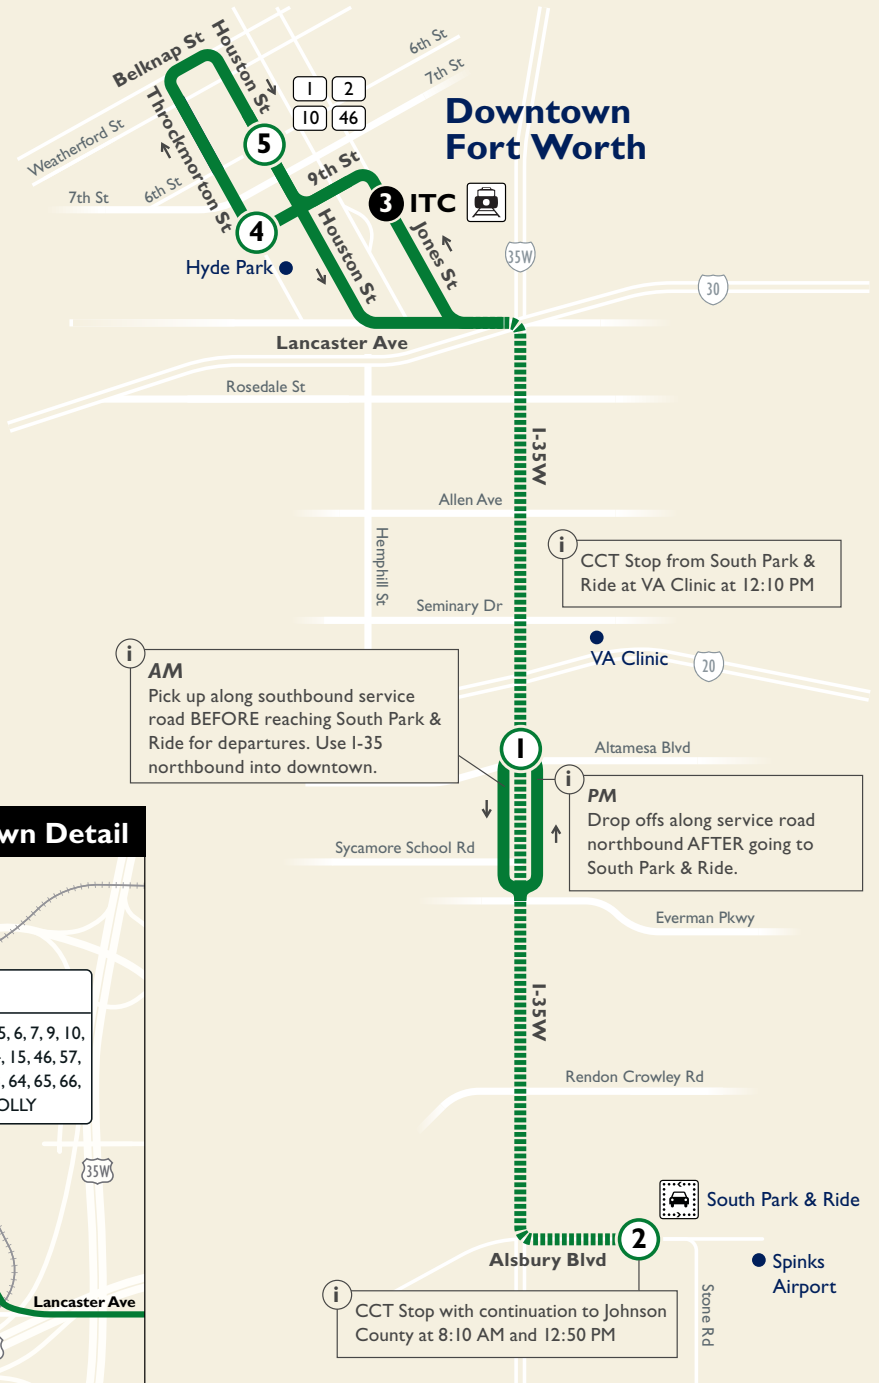

65 South Park & Ride

Map Key

	Route Line
	Non-Stop Service
	Scheduled timepoint
	Transfer Center
	Transfer to other buses
	Trinity Railway Express
	Park & Ride

Visit nextbus.com for real-time bus location info

Effective:
August 13, 2017

Weekdays

To Downtown

<i>I-35W at Altamesa Blvd</i>	<i>South P & R</i>	<i>ITC Station</i>	<i>Hyde Park</i>	<i>6th & Houston</i>
1	2	3	4	5
5:28	5:40	6:05	6:09	6:15
6:05	6:20	6:50	6:54	7:00
6:30	6:45	7:15	7:19	7:25
6:51	7:05	7:35	7:39	7:45
—	*11:55	*12:25	—	—

From Downtown

<i>Hyde Park</i>	<i>6th & Houston</i>	<i>ITC Station</i>	<i>South P & R</i>	<i>I-35W at Altamesa Blvd</i>
4	5	3	2	1
—	—	*7:50	*8:10	—
—	—	*12:30	*12:50	—
4:01	4:10	4:15	4:40	4:51
4:44	4:53	4:58	5:23	5:34
5:13	5:22	5:27	5:52	6:03
6:01	6:10	6:15	6:40	6:51

* Trips provided by City County Transportation (CCT).

AM Times

PM Times

CCT operates a Commuter Bus route serving the cities of Cleburne, Joshua, and Burleson with connecting service to other cities in Johnson County and Fort Worth. The Interurban Commuter Bus terminates at the Intermodal Transportation Center (ITC) in downtown Fort Worth to enable connection with FWTA bus and commuter rail services.