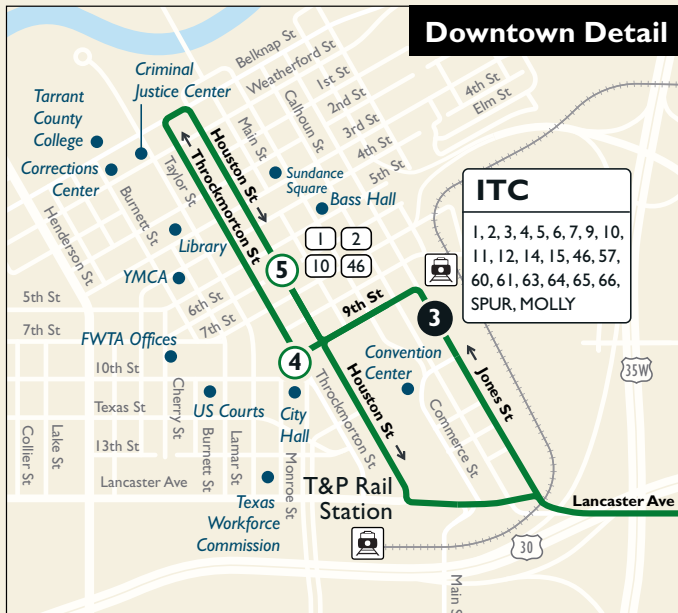

65 South Park & Ride

Map Key

	Route Line
	Non-Stop Service
	Scheduled timepoint
	Transfer Center
	Transfer to other buses
	Trinity Railway Express
	Park & Ride

Visit nextbus.com for real-time bus location info

Effective:
August 13, 2017

Weekdays

To Downtown

<i>I-35W at Altamesa Blvd</i>	<i>South P & R</i>	<i>ITC Station</i>	<i>Hyde Park</i>	<i>6th & Houston</i>
1	2	3	4	5
5:28	5:40	6:05	6:09	6:15
6:05	6:20	6:50	6:54	7:00
6:30	6:45	7:15	7:19	7:25
6:51	7:05	7:35	7:39	7:45
—	*11:55	*12:25	—	—

From Downtown

<i>Hyde Park</i>	<i>6th & Houston</i>	<i>ITC Station</i>	<i>South P & R</i>	<i>I-35W at Altamesa Blvd</i>
4	5	3	2	1
—	—	*7:50	*8:10	—
—	—	*12:30	*12:50	—
4:01	4:10	4:15	4:40	4:51
4:44	4:53	4:58	5:23	5:34
5:13	5:22	5:27	5:52	6:03
6:01	6:10	6:15	6:40	6:51

* Trips provided by City County Transportation (CCT).

AM Times

PM Times

CCT operates a Commuter Bus route serving the cities of Cleburne, Joshua, and Burleson with connecting service to other cities in Johnson County and Fort Worth. The Interurban Commuter Bus terminates at the Intermodal Transportation Center (ITC) in downtown Fort Worth to enable connection with FWTA bus and commuter rail services.