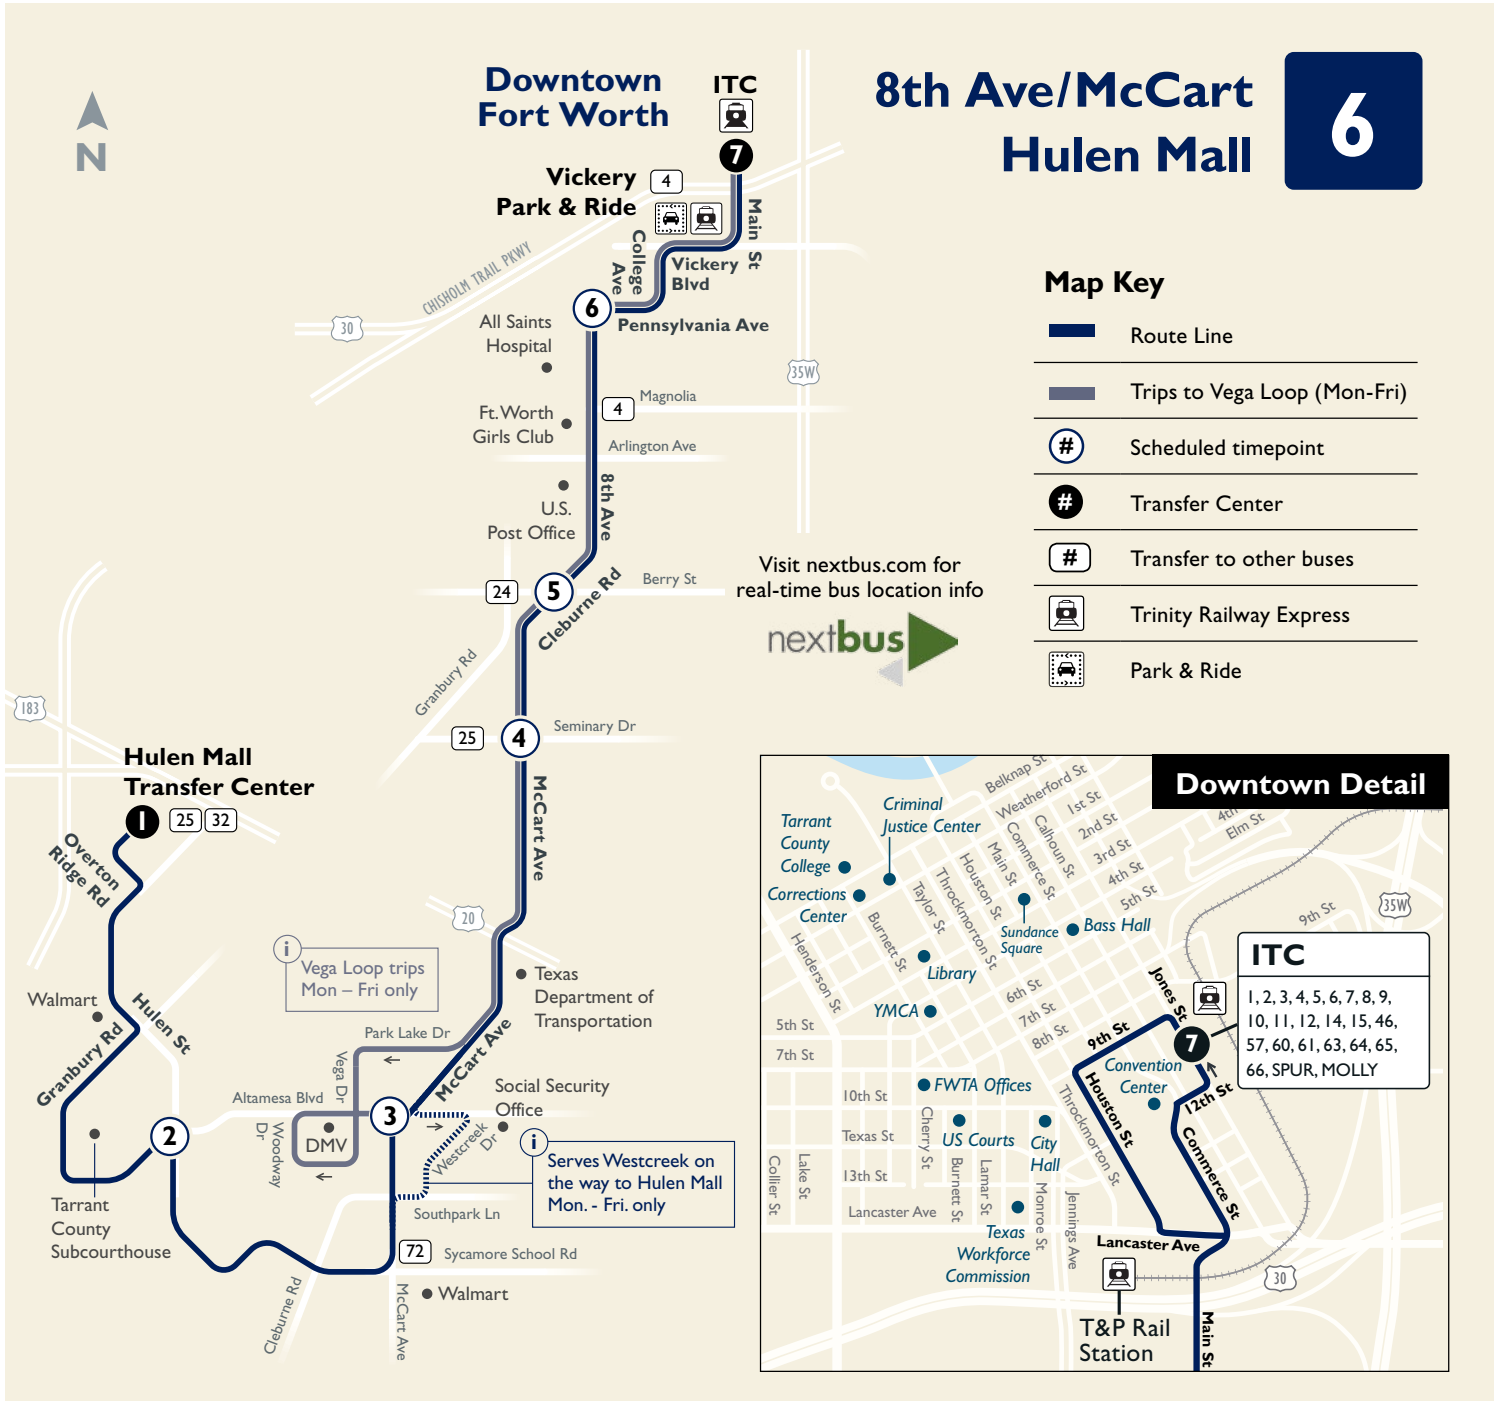

6

**8th Ave/McCart
Hulén Mall**

Effective:
August 13, 2017

Burnett Plaza | 801 Cherry Street
Suite 850 | Fort Worth, Texas 76102
Customer Service: 817.215.8600 |
www.FWTA.org | @TheTFortWorth