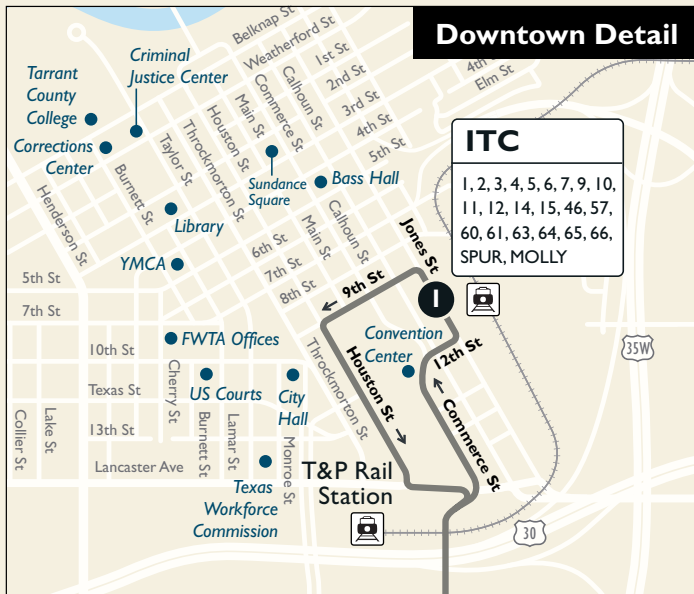

**9**

Visit [nextbus.com](http://nextbus.com) for real-time bus location info

Outbound trips on Saturdays turn left on Berry St to Serve Hope Ctr. No service on Martin/Willbarger on Saturday.

**Map Key**

**Weekdays**

To Downtown

Carey & Martin	Ramey & Vel	Ramey & Stalcup	Berry & Miller	Rosedale & Bishop	ITC Station
6	1	2	3	4	5
—	6:20	6:28	6:41	6:50	7:15
—	7:20	7:28	7:41	7:50	8:15
8:06	8:20	8:28	8:41	8:50	9:15
9:06	9:20	9:28	9:41	9:50	10:15
10:06	10:20	10:28	10:41	10:50	11:15
11:06	11:20	11:28	11:41	11:50	12:15
12:06	12:20	12:28	12:41	12:50	1:15
1:06	1:20	1:28	1:41	1:50	2:15
2:06	2:20	2:28	2:41	2:50	3:15
3:06	3:20	3:28	3:41	3:50	4:15
4:06	4:20	4:28	4:41	4:50	5:15
5:06	5:20	5:28	5:41	5:50	6:15
6:06	6:20	6:28	6:41	6:50	7:15

From Downtown

ITC Station	Rosedale & Bishop	Berry & Miller	Ramey & Stalcup	Carey & Martin	Ramey & Vel
5	4	3	2	6	1
7:15	7:35	7:46	7:57	8:06	8:20
8:15	8:35	8:46	8:57	9:06	9:20
9:15	9:35	9:46	9:57	10:06	10:20
10:15	10:35	10:46	10:57	11:06	11:20
11:15	11:35	11:46	11:57	12:06	12:20
12:15	12:35	12:46	12:57	1:06	1:20
1:15	1:35	1:46	1:57	2:06	2:20
2:15	2:35	2:46	2:57	3:06	3:20
3:15	3:35	3:46	3:57	4:06	4:20
4:15	4:35	4:46	4:57	5:06	5:20
5:15	5:35	5:46	5:57	6:06	6:20
6:15	6:35	6:46	6:57	—	7:07
7:15	7:35	7:46	7:57	—	8:07

**Saturday**

From Downtown

ITC Station	Rosedale & Bishop	Berry & Miller	Ramey & Stalcup	Ramey & Vel
5	4	3	2	1
7:15	7:35	7:46	7:57	8:07
8:15	8:35	8:46	8:57	9:07
9:15	9:35	9:46	9:57	10:07
10:15	10:35	10:46	10:57	11:07
11:15	11:35	11:46	11:57	12:07
12:15	12:35	12:46	12:57	1:07
1:15	1:35	1:46	1:57	2:07
2:15	2:35	2:46	2:57	3:07
3:15	3:35	3:46	3:57	4:07
4:15	4:35	4:46	4:57	5:07
5:15	5:35	5:46	5:57	6:07
6:15	6:35	6:46	6:57	7:07
7:15	7:35	7:46	7:57	8:07