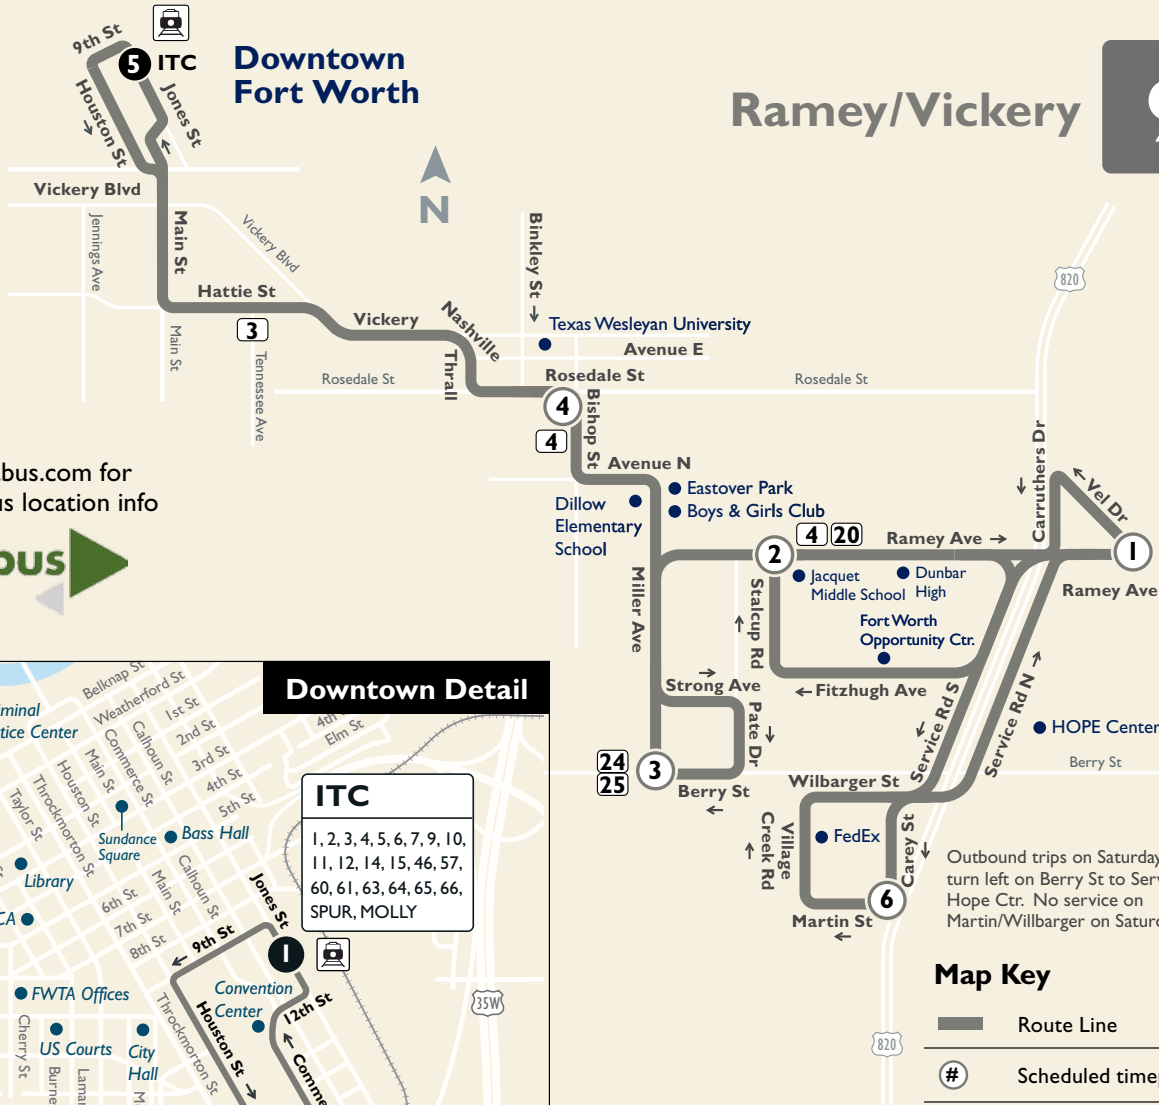

**9**

Visit [nextbus.com](http://nextbus.com) for real-time bus location info

Outbound trips on Saturdays turn left on Berry St to Serve Hope Ctr. No service on Martin/Willbarger on Saturday.

**Map Key**

**Weekdays**

To Downtown

Carey & Martin	Ramey & Vel	Ramey & Stalcup	Berry & Miller	Rosedale & Bishop	ITC Station
6	1	2	3	4	5
—	6:20	6:28	6:41	6:50	7:15
—	7:20	7:28	7:41	7:50	8:15
8:06	8:20	8:28	8:41	8:50	9:15
9:06	9:20	9:28	9:41	9:50	10:15
10:06	10:20	10:28	10:41	10:50	11:15
11:06	11:20	11:28	11:41	11:50	12:15
12:06	12:20	12:28	12:41	12:50	1:15
1:06	1:20	1:28	1:41	1:50	2:15
2:06	2:20	2:28	2:41	2:50	3:15
3:06	3:20	3:28	3:41	3:50	4:15
4:06	4:20	4:28	4:41	4:50	5:15
5:06	5:20	5:28	5:41	5:50	6:15
6:06	6:20	6:28	6:41	6:50	7:15

From Downtown

ITC Station	Rosedale & Bishop	Berry & Miller	Ramey & Stalcup	Carey & Martin	Ramey & Vel
5	4	3	2	6	1
7:15	7:35	7:46	7:57	8:06	8:20
8:15	8:35	8:46	8:57	9:06	9:20
9:15	9:35	9:46	9:57	10:06	10:20
10:15	10:35	10:46	10:57	11:06	11:20
11:15	11:35	11:46	11:57	12:06	12:20
12:15	12:35	12:46	12:57	1:06	1:20
1:15	1:35	1:46	1:57	2:06	2:20
2:15	2:35	2:46	2:57	3:06	3:20
3:15	3:35	3:46	3:57	4:06	4:20
4:15	4:35	4:46	4:57	5:06	5:20
5:15	5:35	5:46	5:57	6:06	6:20
6:15	6:35	6:46	6:57	—	7:07
7:15	7:35	7:46	7:57	—	8:07

**Saturday**

From Downtown

ITC Station	Rosedale & Bishop	Berry & Miller	Ramey & Stalcup	Ramey & Vel
5	4	3	2	1
7:15	7:35	7:46	7:57	8:07
8:15	8:35	8:46	8:57	9:07
9:15	9:35	9:46	9:57	10:07
10:15	10:35	10:46	10:57	11:07
11:15	11:35	11:46	11:57	12:07
12:15	12:35	12:46	12:57	1:07
1:15	1:35	1:46	1:57	2:07
2:15	2:35	2:46	2:57	3:07
3:15	3:35	3:46	3:57	4:07
4:15	4:35	4:46	4:57	5:07
5:15	5:35	5:46	5:57	6:07
6:15	6:35	6:46	6:57	7:07
7:15	7:35	7:46	7:57	8:07