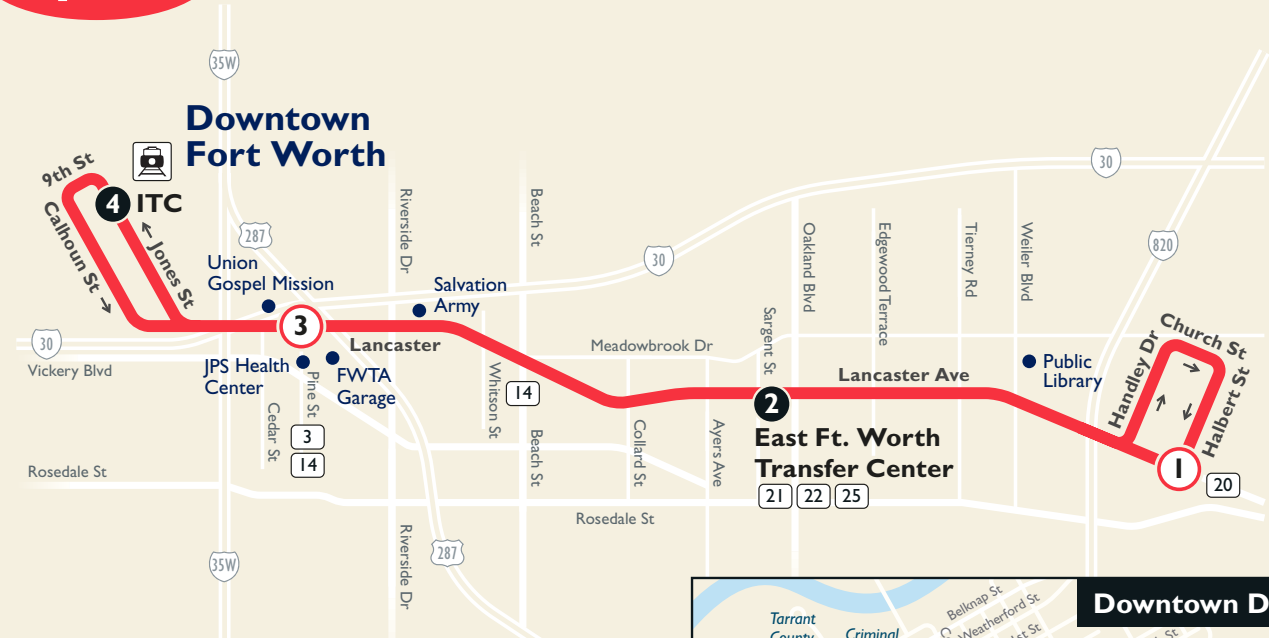

Spur*

Map Key

- Route Line
- Scheduled timepoint
- Transfer Center
- Transfer to other buses
- Trinity Railway Express

Visit nextbus.com for real-time bus location info

Effective:
August 13, 2017

Burnett Plaza | 801 Cherry Street
Suite 850 | Fort Worth, Texas 76102
Customer Service: 817.215.8600 |
www.FWTA.org | @TheTFortWorth

Weekdays

From Downtown

ITC Station	Lancaster & Pine	East Transfer Center	Lancaster & Halbert
4	3	2	1
5:45	5:53	6:07	6:20
6:00	6:08	6:22	6:35
6:15	6:23	6:37	6:50
6:30	6:38	6:52	7:05

Then every 15 minutes until:

7:45	7:53	8:07	8:20
8:15	8:23	8:37	8:50
8:45	8:53	9:07	9:20
9:15	9:23	9:37	9:50
10:15	10:23	10:37	10:50

To Downtown

Lancaster & Halbert	East Transfer Center	Lancaster & Pine	ITC Station
1	2	3	4
5:05	5:20	5:32	5:42
5:20	5:35	5:47	5:57
5:35	5:50	6:02	6:12
5:50	6:05	6:17	6:27

Then every 30 minutes until:

8:30	8:44	8:54	9:05	9:15
9:30	9:44	9:54	10:05	10:15

Sunday & Major Holidays

From Downtown

ITC Station	Lancaster & Pine	ARRIVE East Transfer Center	LEAVE East Transfer Center	Lancaster & Halbert
4	3	2	2	1
7:21	7:29	7:40	8:02	8:15