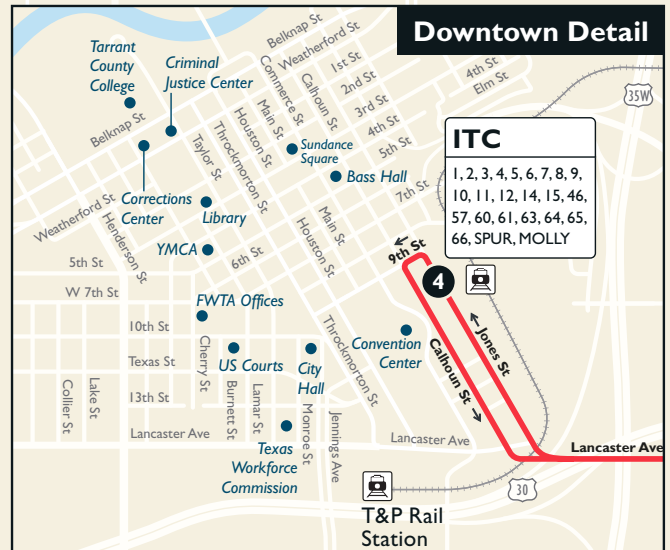

Spur*

Map Key

- Route Line
- Scheduled timepoint
- Transfer Center
- Transfer to other buses
- Trinity Railway Express

Visit nextbus.com for real-time bus location info

Effective:
August 13, 2017

Burnett Plaza | 801 Cherry Street
Suite 850 | Fort Worth, Texas 76102
Customer Service: 817.215.8600 |
www.FWTA.org | @TheTFortWorth

Weekdays

From Downtown

ITC Station	Lancaster & Pine	East Transfer Center	Lancaster & Halbert
4	3	2	1
5:45	5:53	6:07	6:20
6:00	6:08	6:22	6:35
6:15	6:23	6:37	6:50
6:30	6:38	6:52	7:05

Then every 15 minutes until:

7:45	7:53	8:07	8:20
8:15	8:23	8:37	8:50
8:45	8:53	9:07	9:20
9:15	9:23	9:37	9:50
10:15	10:23	10:37	10:50

To Downtown

Lancaster & Halbert	East Transfer Center	Lancaster & Pine	ITC Station
1	2	3	4
5:05	5:20	5:32	5:42
5:20	5:35	5:47	5:57
5:35	5:50	6:02	6:12
5:50	6:05	6:17	6:27

Then every 15 minutes until:

7:05	7:20	7:32	7:42
7:35	7:50	8:02	8:12
8:05	8:20	8:32	8:42
8:35	8:50	9:02	9:12
9:35	9:50	10:02	10:12

PM Times

Saturday

From Downtown

ITC Station	Lancaster & Pine	ARRIVE East Transfer Center	LEAVE East Transfer Center	Lancaster & Halbert
4	3	2	2	1
6:21	6:29	6:40	6:47	7:00
6:51	6:59	7:10	7:17	7:30