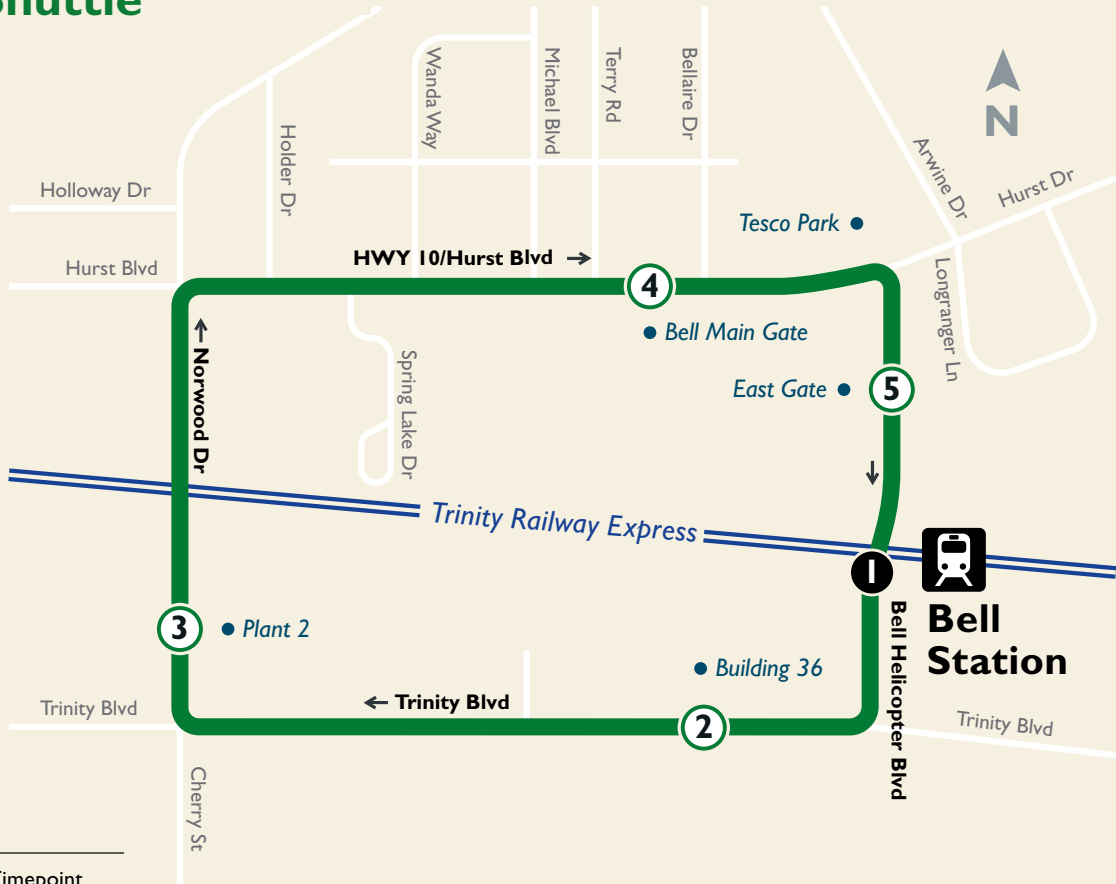

111

Bell Helicopter Shuttle

Map Key

-  Route Line
-  Scheduled Timepoint
-  Transfer Center
-  Rail Station

Weekdays

From TRE

Bell Station	East Gate	Building #36	Plant #2	Main Gate
1	5	2	3	4
6:13	6:16	6:19	6:22	6:27
6:43	6:46	6:49	6:52	6:57
7:13	7:16	7:19	7:22	7:27
7:43	7:46	7:49	7:52	7:57
8:13	8:16	8:19	8:22	8:27

Weekdays

To TRE

Building #36	Plant #2	Main Gate	East Gate	Bell Station
2	3	4	5	1
3:21	3:23	3:28	3:33	3:36
3:51	3:53	3:58	4:03	4:06
4:21	4:23	4:28	4:33	4:36
4:51	4:53	4:58	5:03	5:06
5:21	5:23	5:28	5:33	5:36

AM Times

PM Times

Route III has no service on Weekends or Major Holidays