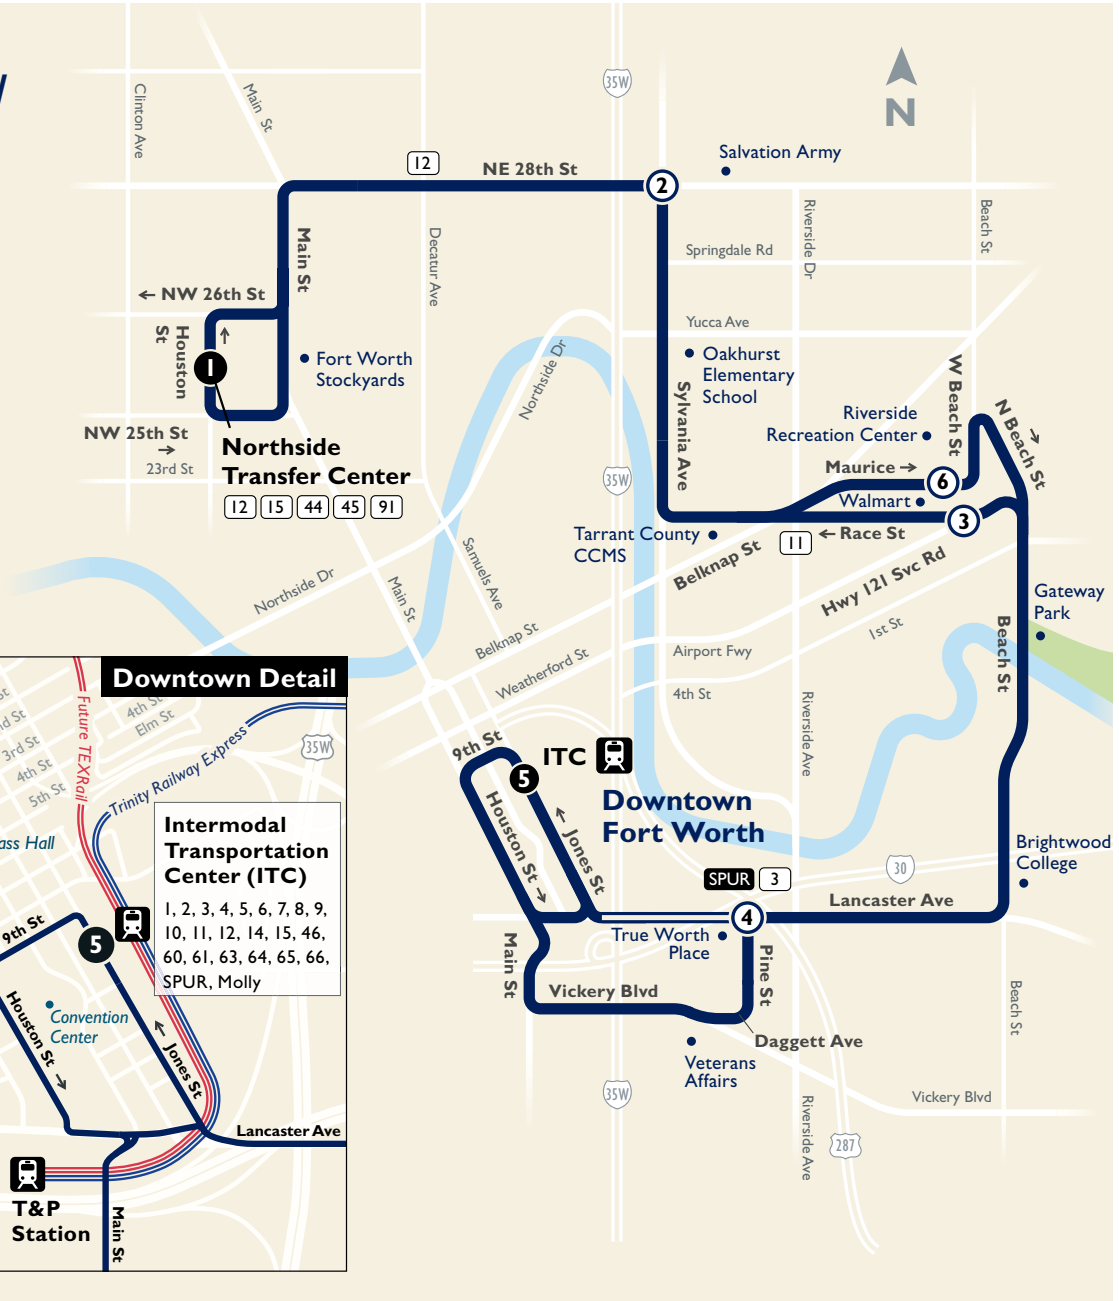

**14**

**Sylvania/  
NE 28th**

**Map Key**

-  Route Line
-  Saturday/Sunday Only
-  Scheduled Timepoint
-  Transfer Center
-  Transfer to other buses
-  Rail Station

**Weekdays**

**To Downtown**

Northside Transfer Center	Sylvania & 28th	Walmart	Pine & Lancaster	ITC Station
<b>1</b>	<b>2</b>	<b>6</b>	<b>4</b>	<b>5</b>
5:18	5:23	5:40	5:56	6:10
5:48	5:53	6:10	6:26	6:40
6:18	6:23	6:40	6:56	7:10
6:48	6:53	7:10	7:26	7:40
7:18	7:23	7:40	7:56	8:10
7:48	7:53	8:10	8:26	8:40
8:18	8:23	8:40	8:56	9:10
9:18	9:23	9:40	9:56	10:10
10:18	10:23	10:40	10:56	11:10
11:18	11:23	11:40	11:56	12:10
12:18	12:23	12:40	12:56	1:10
1:18	1:23	1:40	1:56	2:10
2:18	2:23	2:40	2:56	3:10
3:18	3:23	3:40	3:56	4:10
3:48	3:53	4:10	4:26	4:40
4:18	4:23	4:40	4:56	5:10
4:48	4:53	5:10	5:26	5:40
5:18	5:23	5:40	5:56	6:10
5:48	5:53	6:10	6:26	6:40
6:18	6:23	6:40	6:56	7:10
7:18	7:23	7:40	7:56	8:10
8:18	8:23	8:40	8:56	9:10
9:18	9:23	9:40	9:56	10:10
10:18	10:23	10:40	10:56	11:10

**From Downtown**

ITC Station	Pine & Lancaster	Walmart	Sylvania & 28th	Northside Transfer Center
<b>5</b>	<b>4</b>	<b>3</b>	<b>2</b>	<b>1</b>
6:15	6:29	6:45	6:55	7:14
6:45	6:59	7:15	7:25	7:44
7:15	7:29	7:45	7:55	8:14
7:45	7:59	8:15	8:25	8:44
8:15	8:29	8:45	8:55	9:14
8:45	8:59	9:15	9:25	9:44
9:15	9:29	9:45	9:55	10:14
10:15	10:29	10:45	11:25	11:14
11:15	11:29	11:45	11:55	12:14
12:15	12:29	12:45	1:25	1:14
1:15	1:29	1:45	2:55	2:14
2:15	2:29	2:45	3:25	3:14
3:15	3:29	3:45	3:55	4:14
3:45	3:59	4:15	4:25	4:44
4:15	4:29	4:45	4:55	5:14
4:45	4:59	5:15	5:25	5:44
5:15	5:29	5:45	5:55	6:14
5:45	5:59	6:15	6:25	6:44
6:15	6:29	6:45	6:55	7:14
7:15	7:29	7:45	7:55	8:14
8:15	8:29	8:45	8:55	9:14
9:15	9:29	9:45	9:55	10:14
10:15	10:29	10:45	10:55	11:14