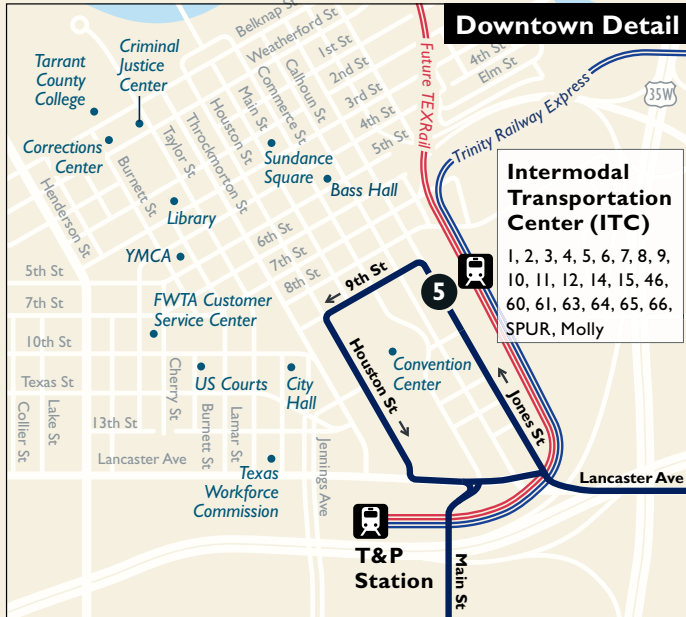

**14**

**Sylvania/  
NE 28th**

**Map Key**

-  Route Line
-  Saturday/Sunday Only
-  Scheduled Timepoint
-  Transfer Center
-  Transfer to other buses
-  Rail Station

**Weekdays**

**To Downtown**

Northside Transfer Center	Sylvania & 28th	Walmart	Pine & Lancaster	ITC Station
<b>1</b>	<b>2</b>	<b>6</b>	<b>4</b>	<b>5</b>
5:18	5:23	5:40	5:56	6:10
5:48	5:53	6:10	6:26	6:40
6:18	6:23	6:40	6:56	7:10
6:48	6:53	7:10	7:26	7:40
7:18	7:23	7:40	7:56	8:10
7:48	7:53	8:10	8:26	8:40
8:18	8:23	8:40	8:56	9:10
9:18	9:23	9:40	9:56	10:10
10:18	10:23	10:40	10:56	11:10
11:18	11:23	11:40	11:56	12:10
12:18	12:23	12:40	12:56	1:10
1:18	1:23	1:40	1:56	2:10
2:18	2:23	2:40	2:56	3:10
3:18	3:23	3:40	3:56	4:10
3:48	3:53	4:10	4:26	4:40
4:18	4:23	4:40	4:56	5:10
4:48	4:53	5:10	5:26	5:40
5:18	5:23	5:40	5:56	6:10
5:48	5:53	6:10	6:26	6:40
6:18	6:23	6:40	6:56	7:10
7:18	7:23	7:40	7:56	8:10
8:18	8:23	8:40	8:56	9:10
9:18	9:23	9:40	9:56	10:10
10:18	10:23	10:40	10:56	11:10

**From Downtown**

ITC Station	Pine & Lancaster	Walmart	Sylvania & 28th	Northside Transfer Center
<b>5</b>	<b>4</b>	<b>3</b>	<b>2</b>	<b>1</b>
6:15	6:29	6:45	6:55	7:14
6:45	6:59	7:15	7:25	7:44
7:15	7:29	7:45	7:55	8:14
7:45	7:59	8:15	8:25	8:44
8:15	8:29	8:45	8:55	9:14
8:45	8:59	9:15	9:25	9:44
9:15	9:29	9:45	9:55	10:14
10:15	10:29	10:45	11:25	11:14
11:15	11:29	11:45	11:55	12:14
12:15	12:29	12:45	1:25	1:14
1:15	1:29	1:45	2:55	2:14
2:15	2:29	2:45	3:25	3:14
3:15	3:29	3:45	3:55	4:14
3:45	3:59	4:15	4:25	4:44
4:15	4:29	4:45	4:55	5:14
4:45	4:59	5:15	5:25	5:44
5:15	5:29	5:45	5:55	6:14
5:45	5:59	6:15	6:25	6:44
6:15	6:29	6:45	6:55	7:14
7:15	7:29	7:45	7:55	8:14
8:15	8:29	8:45	8:55	9:14
9:15	9:29	9:45	9:55	10:14
10:15	10:29	10:45	10:55	11:14