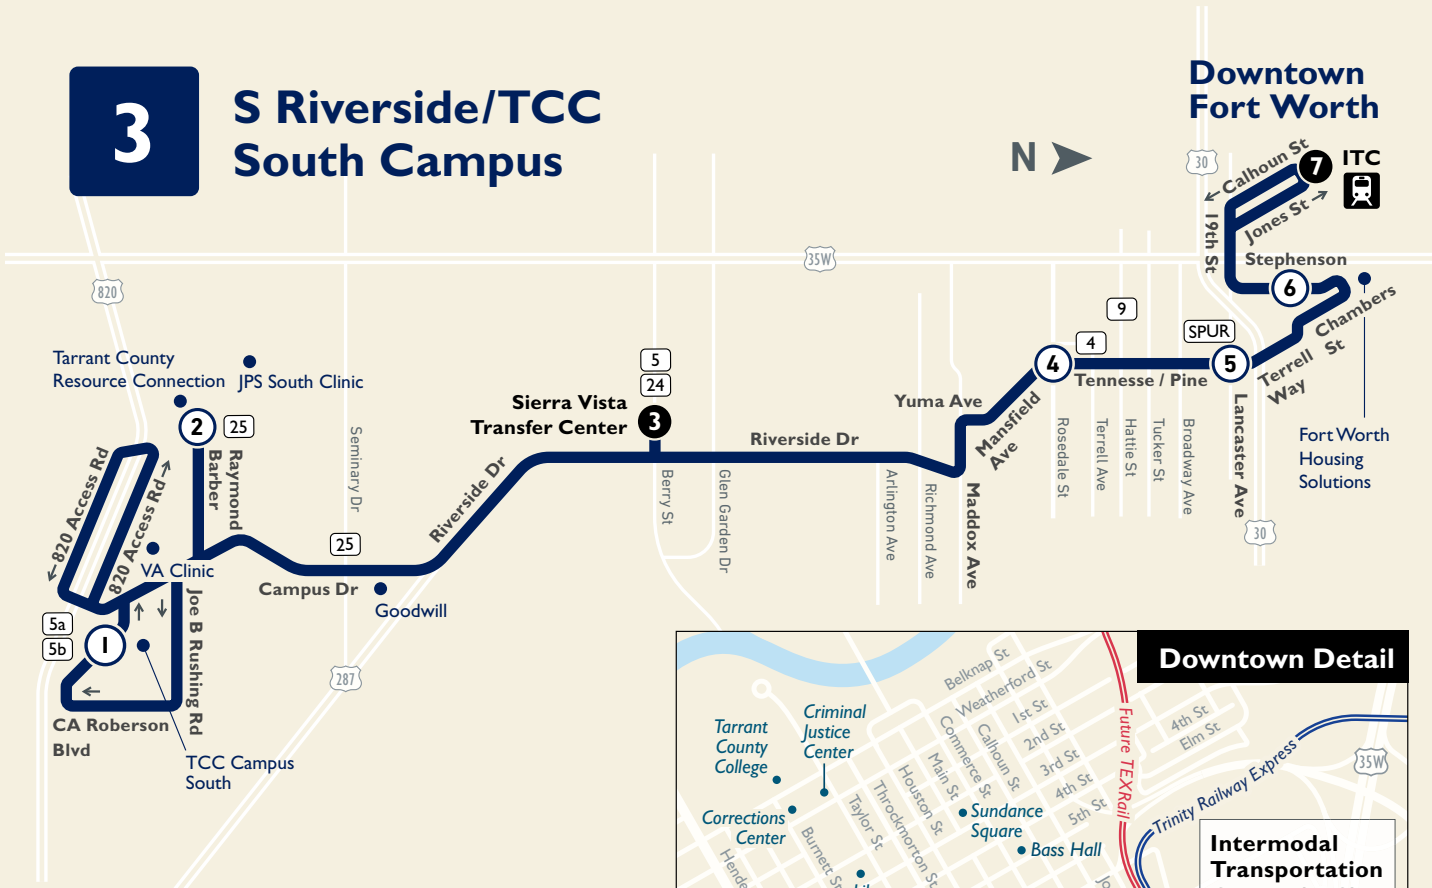

3

S Riverside/TCC South Campus

Map Key

	Route Line
	Scheduled Timepoint
	Transfer Center
	Transfer to other buses
	Rail Station

Effective
March 11, 2018

Burnett Plaza | 800 Cherry Street
Fort Worth, Texas 76102
Customer Service: 817.215.8600 |
www.FWTA.org | @TheTFortWorth

Saturday

From Downtown

ITC Station	Stephenson & Luella	Pine & Lancaster	Fabons & Rosedale	Sierra Vista Transfer Center	TCC So. Campus
⑦	⑥	⑤	④	③	①
7:15	7:20	7:24	7:29	7:37	8:03
8:15	8:20	8:24	8:29	8:37	9:03
9:15	9:20	9:24	9:29	9:37	10:03
10:15	10:20	10:24	10:29	10:37	11:03
11:15	11:20	11:24	11:29	11:37	12:03
12:15	12:20	12:24	12:29	12:37	1:03
1:15	1:20	1:24	1:29	1:37	2:03
2:15	2:20	2:24	2:29	2:37	3:03
3:15	3:20	3:24	3:29	3:37	4:03
4:15	4:20	4:24	4:29	4:37	5:03
5:15	5:20	5:24	5:29	5:37	6:03
6:15	6:20	6:24	6:29	6:37	7:03
7:15	7:20	7:24	7:29	7:37	8:03
8:15	8:20	8:24	8:29	8:37	9:03