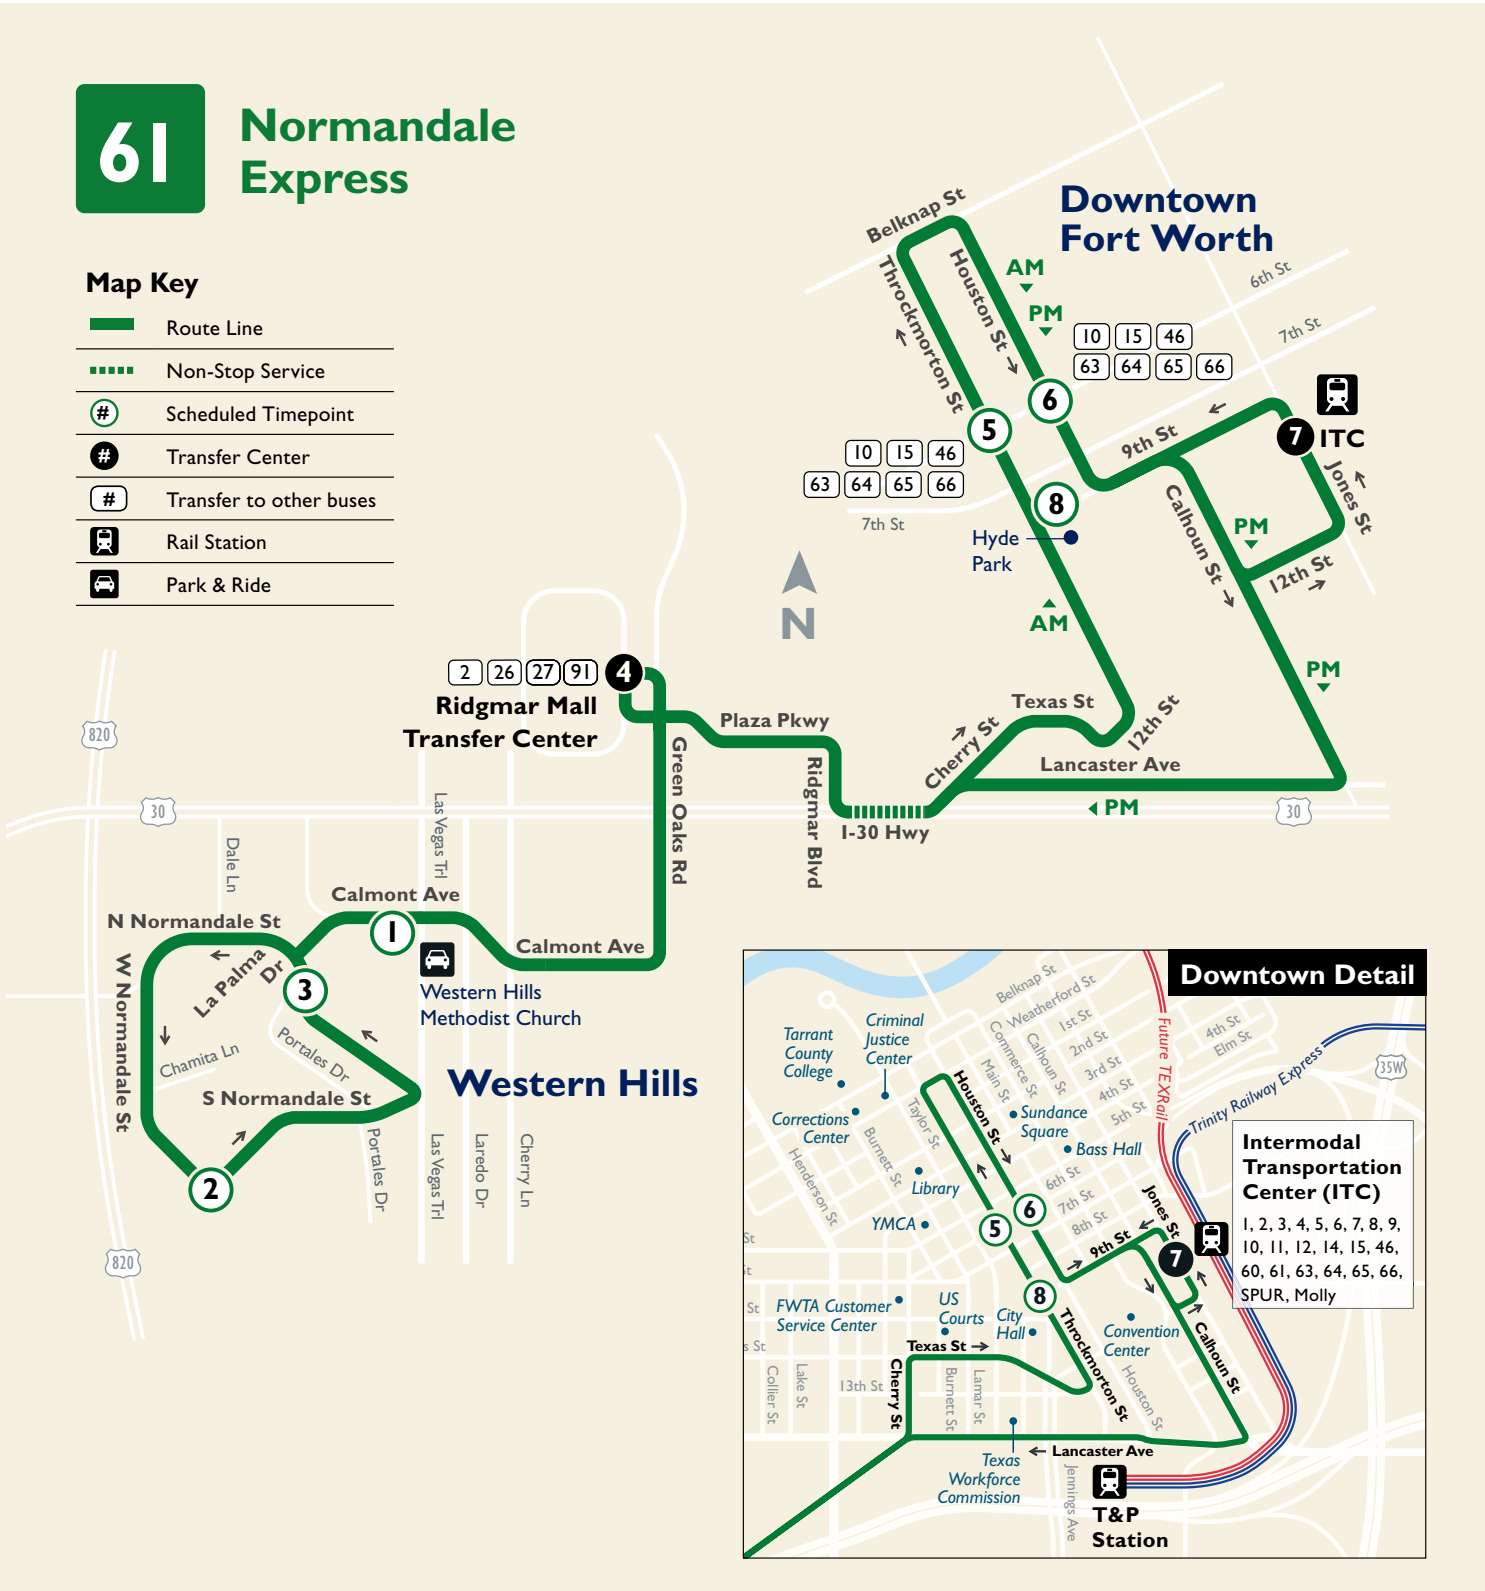

61 Normandale Express

Map Key

- Route Line
- Non-Stop Service
- # Scheduled Timepoint
- # Transfer Center
- # Transfer to other buses
- Rail Station
- Park & Ride

Intermodal Transportation Center (ITC)
 1, 2, 3, 4, 5, 6, 7, 8, 9, 10, 11, 12, 14, 15, 46, 60, 61, 63, 64, 65, 66, SPUR, Molly

| 8700 Calmont | S Normandale & W Normandale | N Normandale & La Palma | Ridgmar Mall Transfer Center | 6th & Throckmorton | 6th & Houston | ITC Station |
|--------------|-----------------------------|-------------------------|------------------------------|--------------------|---------------|-------------|
| 1 | 2 | 3 | 4 | 5 | 6 | 7 |
| 5:17 | 5:22 | 5:25 | 5:35 | 5:57 | 6:02 | 6:05 |
| 5:55 | 6:00 | 6:03 | 6:17 | 6:38 | 6:44 | 6:47 |
| 6:52 | 6:57 | 7:00 | 7:10 | 7:31 | 7:36 | 7:39 |

From Downtown

| Hyde Park | 6th & Houston | ITC Station | Ridgmar Mall Transfer Center | S Normandale & W Normandale | N Normandale & La Palma |
|-----------|---------------|-------------|------------------------------|-----------------------------|-------------------------|
| 8 | 6 | 7 | 4 | 2 | 3 |
| 4:39 | 4:48 | 4:53 | 5:13 | 5:28 | 5:35 |
| 4:56 | 5:05 | 5:10 | 5:30 | 5:45 | 5:52 |
| 5:26 | 5:35 | 5:40 | 6:00 | 6:15 | 6:22 |

AM Times PM Times

No Service on Saturday, Sunday & Major Holidays