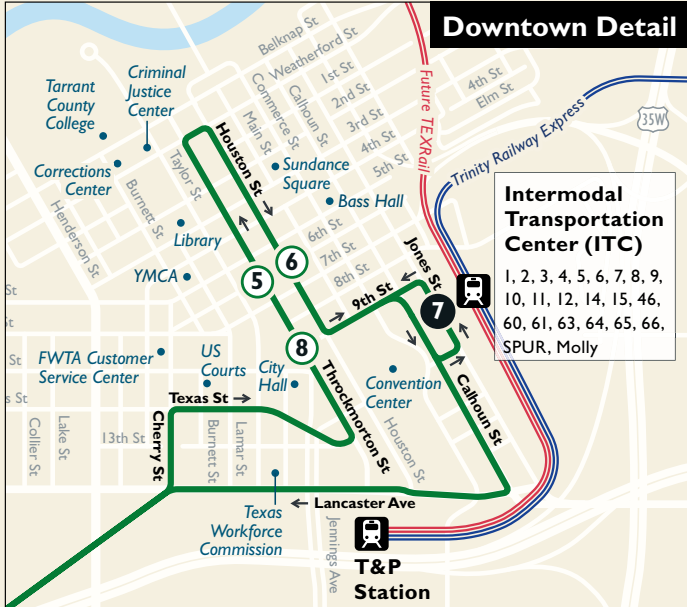

61 Normandale Express

Map Key

- Route Line
- Non-Stop Service
- # Scheduled Timepoint
- # Transfer Center
- # Transfer to other buses
- Rail Station
- Park & Ride

Intermodal Transportation Center (ITC)
 1, 2, 3, 4, 5, 6, 7, 8, 9, 10, 11, 12, 14, 15, 46, 60, 61, 63, 64, 65, 66, SPUR, Molly

Effective
 March 11, 2018

**FORT WORTH
 TRANSPORTATION
 AUTHORITY**

Burnett Plaza | 800 Cherry Street
 Fort Worth, Texas 76102
 Customer Service: 817.215.8600 |
www.FWTA.org | @TheTFortWorth

Weekdays

To Downtown

| 8700 Calmont | S Normandale & W Normandale | N Normandale & La Palma | Ridgmar Mall Transfer Center | 6th & Throckmorton | 6th & Houston | ITC Station |
|--------------|-----------------------------|-------------------------|------------------------------|--------------------|---------------|-------------|
| 1 | 2 | 3 | 4 | 5 | 6 | 7 |
| 5:17 | 5:22 | 5:25 | 5:35 | 5:57 | 6:02 | 6:05 |
| 5:55 | 6:00 | 6:03 | 6:17 | 6:38 | 6:44 | 6:47 |
| 6:52 | 6:57 | 7:00 | 7:10 | 7:31 | 7:36 | 7:39 |

From Downtown

| Hyde Park | 6th & Houston | ITC Station | Ridgmar Mall Transfer Center | S Normandale & W Normandale | N Normandale & La Palma |
|-----------|---------------|-------------|------------------------------|-----------------------------|-------------------------|
| 8 | 6 | 7 | 4 | 2 | 3 |
| 4:39 | 4:48 | 4:53 | 5:13 | 5:28 | 5:35 |
| 4:56 | 5:05 | 5:10 | 5:30 | 5:45 | 5:52 |
| 5:26 | 5:35 | 5:40 | 6:00 | 6:15 | 6:22 |