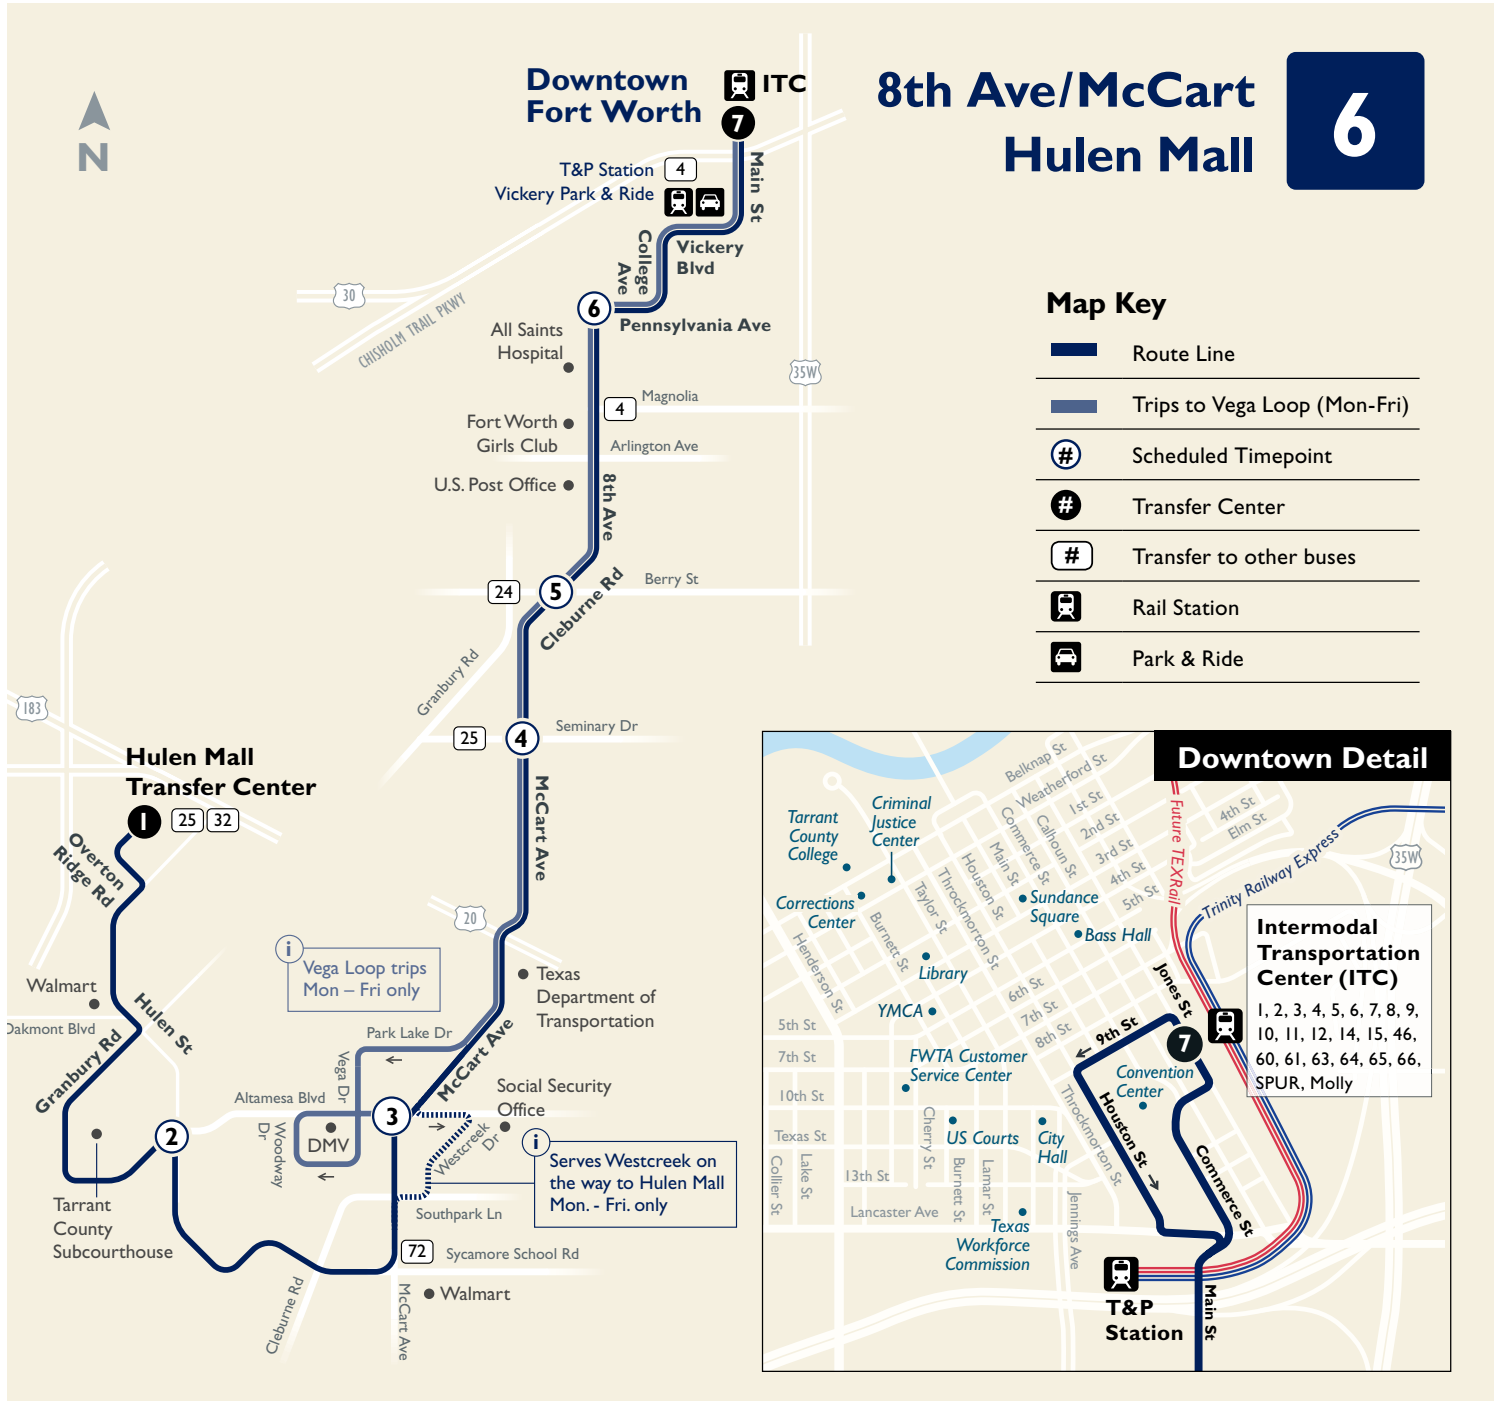

**6**

**8th Ave/McCart  
Hulén Mall**

**Map Key**

- Route Line
- Trips to Vega Loop (Mon-Fri)
- Scheduled Timepoint
- Transfer Center
- Transfer to other buses
- Rail Station
- Park & Ride

**Intermodal Transportation Center (ITC)**  
 1, 2, 3, 4, 5, 6, 7, 8, 9, 10, 11, 12, 14, 15, 46, 60, 61, 63, 64, 65, 66, SPUR, Molly

**Saturday**

From Downtown

ITC Station	8th Ave & Pennsylvania	Berry & Cleburne Rd	McCart & Seminary	McCart & Altamesa	Hulen & Altamesa	Hulen Mall Transfer Center
7	6	5	4	3	2	1
6:15	6:26	6:41	6:53	7:02	7:16	7:30
7:15	7:26	7:41	7:53	8:02	8:16	8:30
8:15	8:26	8:41	8:53	9:02	9:16	9:30
9:15	9:26	9:41	9:53	10:02	10:16	10:30
10:15	10:26	10:41	10:53	11:02	11:16	11:30
11:15	11:26	11:41	11:53	12:02	12:16	12:30
12:15	12:26	12:41	12:53	1:02	1:16	1:30
1:15	1:26	1:41	1:53	2:02	2:16	2:30
2:15	2:26	2:41	2:53	3:02	3:16	3:30
3:15	3:26	3:41	3:53	4:02	4:16	4:30
4:15	4:26	4:41	4:53	5:02	5:16	5:30
5:15	5:26	5:41	5:53	6:02	6:16	6:30
6:15	6:26	6:41	6:53	7:02	7:16	7:30
7:15	7:26	7:41	7:53	8:02	8:16	8:30

**Sunday & Major Holidays**

From Downtown

ITC Station	8th Ave & Pennsylvania	Berry & Cleburne Rd	McCart & Seminary	McCart & Altamesa	Hulen & Altamesa	Hulen Mall Transfer Center
7	6	5	4	3	2	1
6:15	6:26	6:41	6:53	7:02	7:16	7:30
7:15	7:26	7:41	7:53	8:02	8:16	8:30
8:15	8:26	8:41	8:53	9:02	9:16	9:30
9:15	9:26	9:41	9:53	10:02	10:16	10:30
10:15	10:26	10:41	10:53	11:02	11:16	11:30
11:15	11:26	11:41	11:53	12:02	12:16	12:30
12:15	12:26	12:41	12:53	1:02	1:16	1:30
1:15	1:26	1:41	1:53	2:02	2:16	2:30
2:15	2:26	2:41	2:53	3:02	3:16	3:30
3:15	3:26	3:41	3:53	4:02	4:16	4:30
4:15	4:26	4:41	4:53	5:02	5:16	5:30
5:15	5:26	5:41	5:53	6:02	6:16	6:30
6:15	6:26	6:41	6:53	7:02	7:16	7:30
7:15	7:26	7:41	7:53	8:02	8:16	8:30